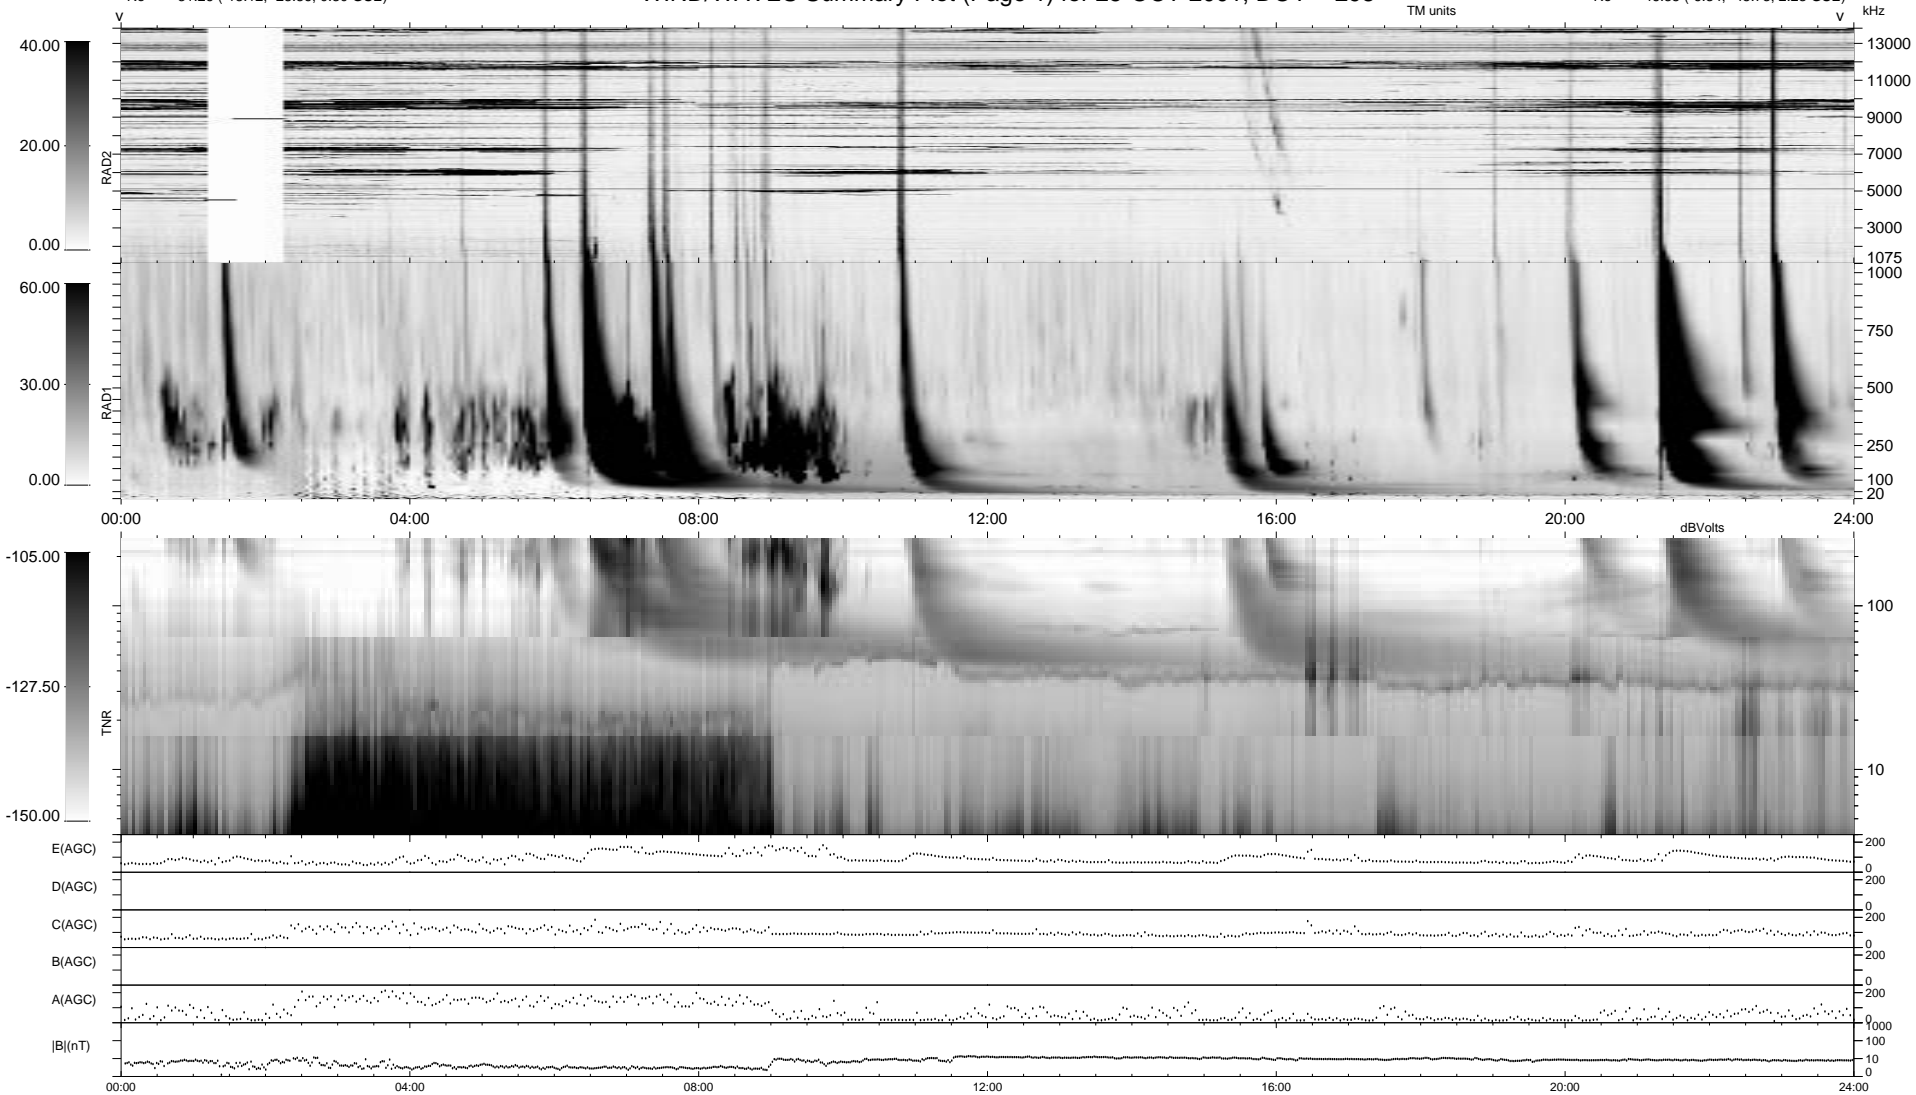

0 bad + 2 good MF/ZMF projected (100%) - 0 missing MFs
 Avg interval = 180 secs
 Re = -31.26 (-13.12, -28.36, 0.80 GSE)

1.7d VMS-SunOS LZ version = v01

WIND/WAVES Summary Plot (Page 1) for 25-OCT-2001, DOY = 298

DAILY Wed Sep 10, 2008
 Re = 46.35 (-6.84, -45.78, 2.28 GSE)

RAD2
 Antenna Ey
 Mode LIN(1) EIX(69)X(157), LIN(1)
 SUM/SEP SEP
 Toggle OFF
 RAD1
 Antenna Ex
 Mode LIS(2,3)
 SUM/SEP SUM
 Toggle OFF
 TNR
 Antenna ExEy
 Mode A-32
 Sweep ACE