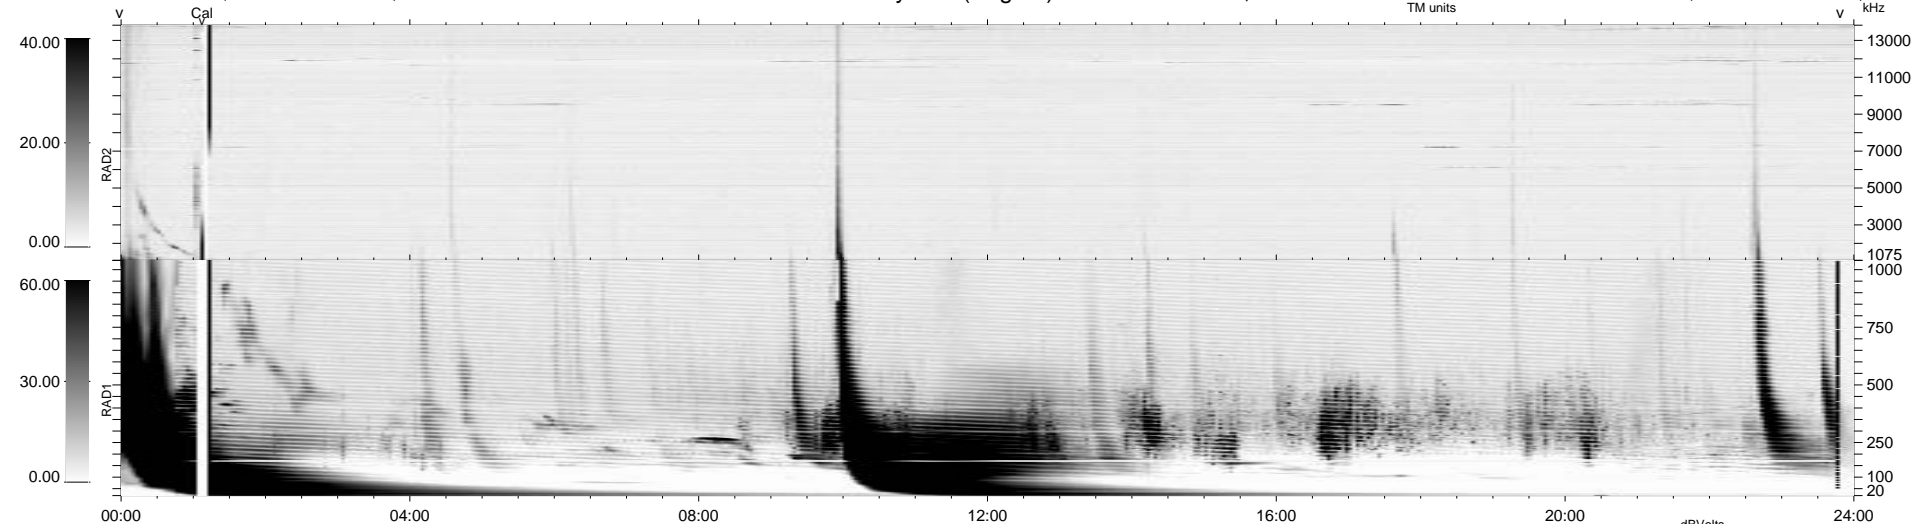

0 bad + 2 good MF/ZMF projected (100%) - 0 missing MFs
 Avg interval = 180 secs
 Re = -231.82 (52.34, 225.39, 14.21 GSE)

1.7d VMS-SunOS LZ version = v01
 DAILY Wed Sep 10, 2008
 Re = 228.08 (51.88, 221.67, 13.84 GSE)

WIND/WAVES Summary Plot (Page 1) for 16-AUG-2001, DOY = 228

RAD2
 Antenna Ey
 Mode LIN(1)
 SUM/SEP SEP
 Toggle OFF

RAD1
 Antenna Ex
 Mode LIS(2,8)
 SUM/SEP SUM .SEP
 Toggle OFF

TNR
 Antenna ExEy
 Mode A-32
 Sweep ACE