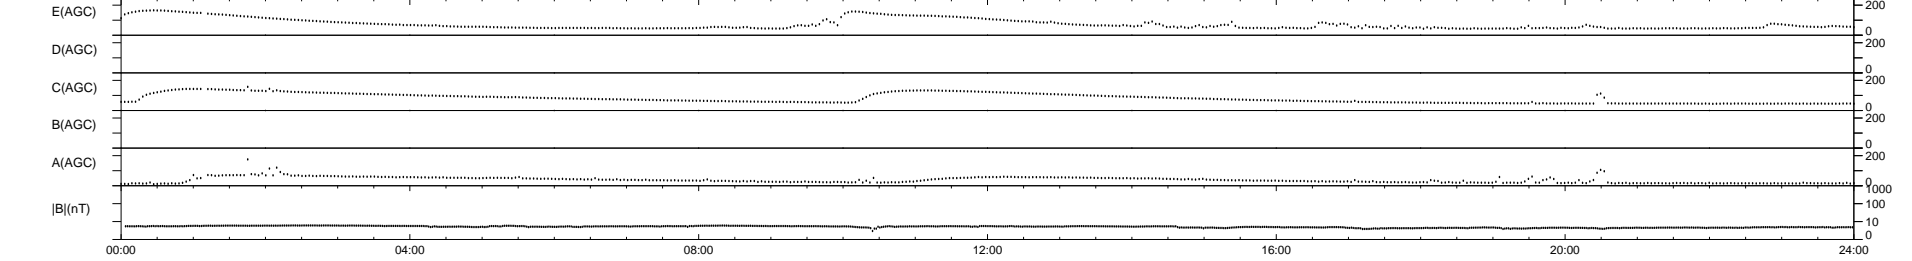

0 bad + 2 good MF/ZMF projected (100%) - 0 missing MFs
 Avg interval = 180 secs
 Re = -231.82 (52.34, 225.39, 14.21 GSE)

1.7d VMS-SunOS LZ version = v01
 DAILY Wed Sep 10, 2008
 Re = 228.08 (51.88, 221.67, 13.84 GSE)

WIND/WAVES Summary Plot (Page 1) for 16-AUG-2001, DOY = 228

RAD2
 Antenna Ey
 Mode LIN(1)
 SUM/SEP SEP
 Toggle OFF

RAD1
 Antenna Ex
 Mode LIS(2,8)
 SUM/SEP SUM .SEP
 Toggle OFF

TNR
 Antenna ExEy
 Mode A-32
 Sweep ACE