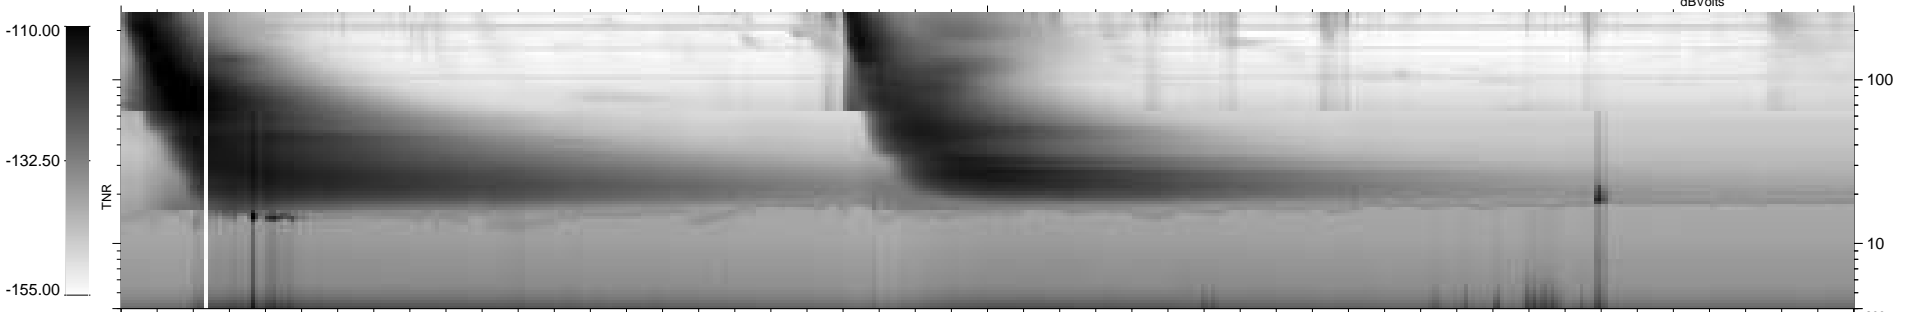

0 bad + 2 good MF/ZMF projected (100%) - 0 missing MFs
 Avg interval = 180 secs
 Re = -231.82 (52.34, 225.39, 14.21 GSE)

1.7d VMS-SunOS LZ version = v01
 DAILY Wed Sep 10, 2008
 Re = 228.08 (51.88, 221.67, 13.84 GSE)

WIND/WAVES Summary Plot (Page 1) for 16-AUG-2001, DOY = 228

RAD2
 Antenna Ey
 Mode LIN(1)
 SUM/SEP SEP
 Toggle OFF

RAD1
 Antenna Ex
 Mode LIS(2,8)
 SUM/SEP SUM .SEP
 Toggle OFF

TNR
 Antenna ExEy
 Mode A-32
 Sweep ACE