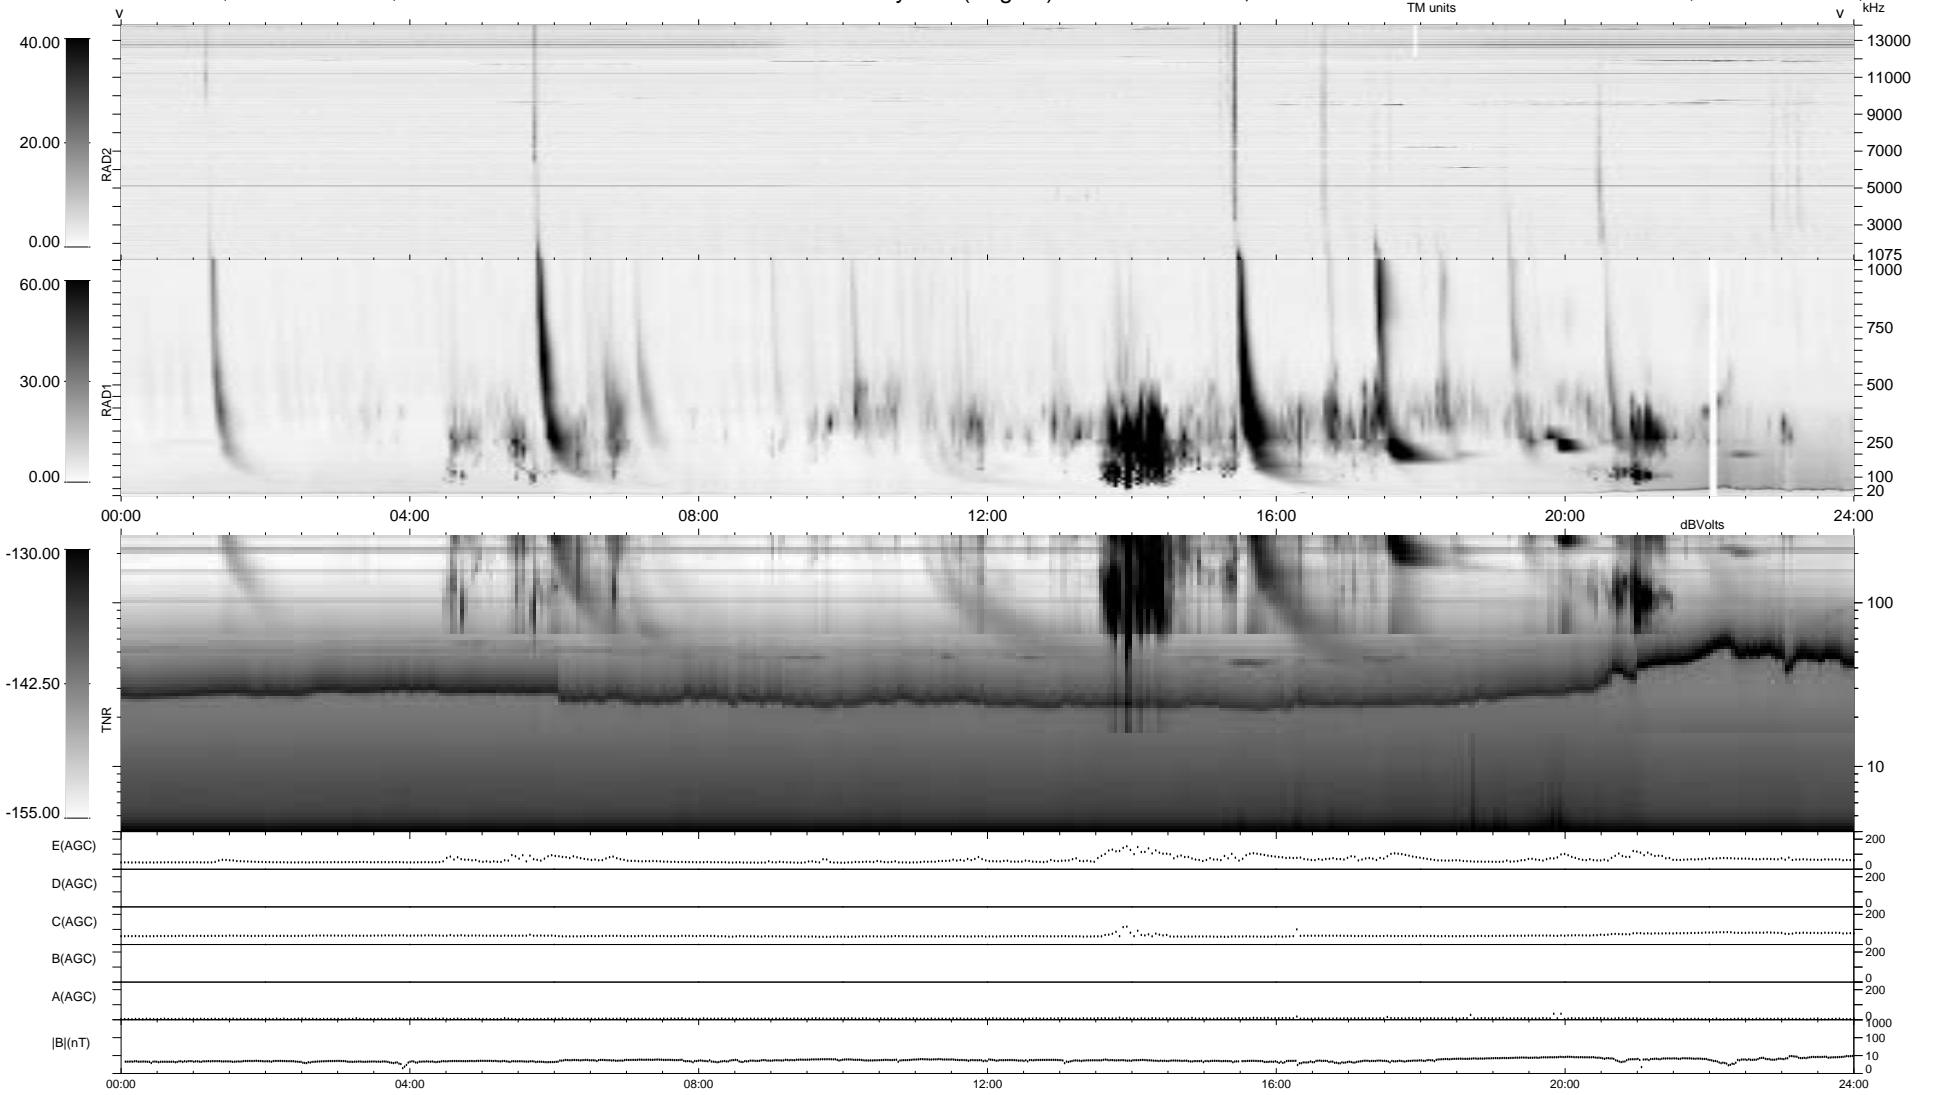

0 bad + 2 good MF/ZMF projected (100%) - 0 missing MFs
 Avg interval = 180 secs
 Re = 253.04 (52.08, 247.08, 16.39 GSE)

1.7d VMS-SunOS LZ version = v02
 DAILY Wed Sep 10, 2008
 Re = 250.54 (52.39, 244.47, 16.12 GSE)

WIND/WAVES Summary Plot (Page 1) for 09-AUG-2001, DOY = 221

RAD2
 Antenna Ey
 Mode LIN(1)
 SUM/SEP SEP
 Toggle OFF
 RAD1
 Antenna Ex
 Mode LIS(2,3)
 SUM/SEP SUM
 Toggle OFF
 TNR
 Antenna ExEy
 Mode A-32
 Sweep ACE