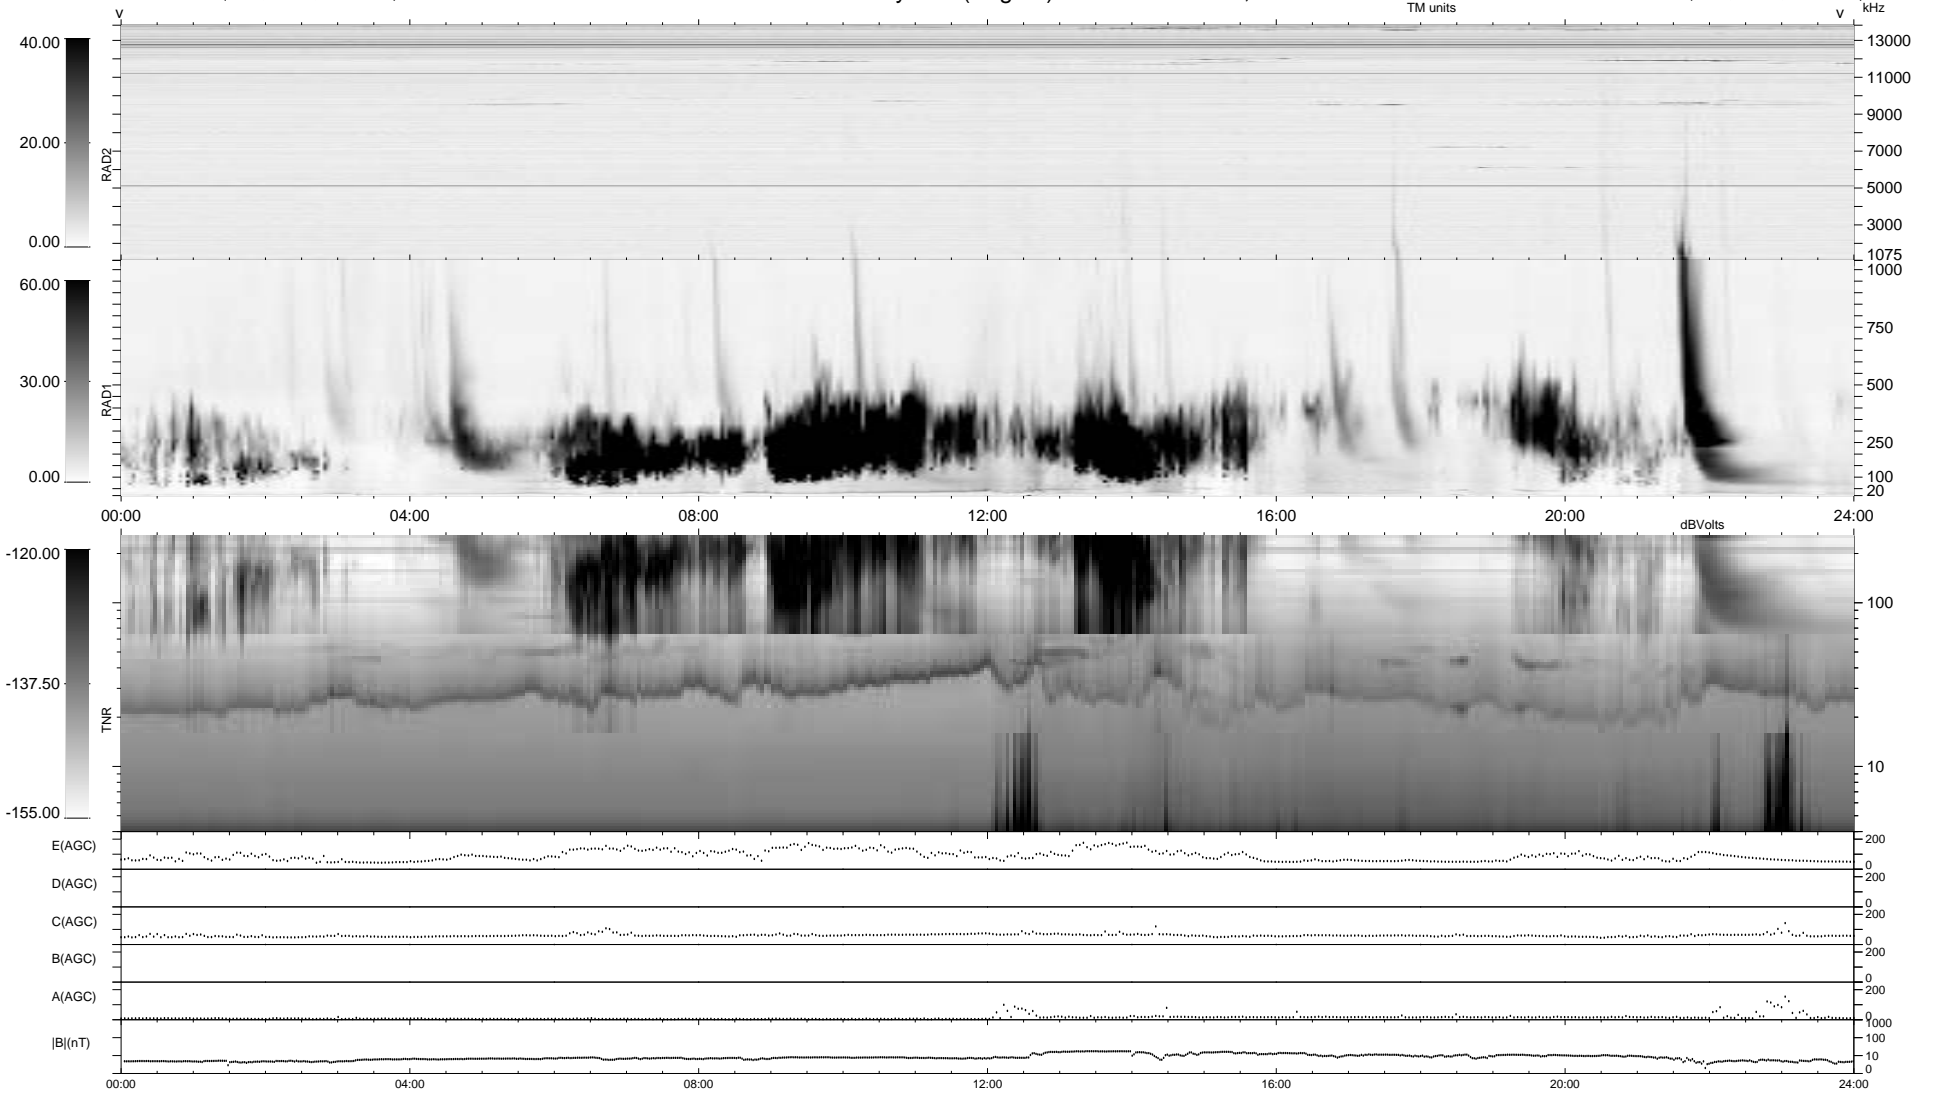

0 bad + 2 good MF/ZMF projected (100%) - 0 missing MFs
 Avg interval = 180 secs
 Re = - 261.41 (50.38, 255.93, 17.33 GSE)

1.7d VMS-SunOS LZ version = v02
 DAILY Tue Sep 9, 2008
 Re = 259.59 (50.85, 253.99, 17.11 GSE)

WIND/WAVES Summary Plot (Page 1) for 05-AUG-2001, DOY = 217

RAD2
 Antenna Ey
 Mode LIN(1)
 SUM/SEP SEP
 Toggle OFF
 RAD1
 Antenna Ex
 Mode LIS(2,3)
 SUM/SEP SUM
 Toggle OFF
 TNR
 Antenna ExEy
 Mode A-32
 Sweep ACE