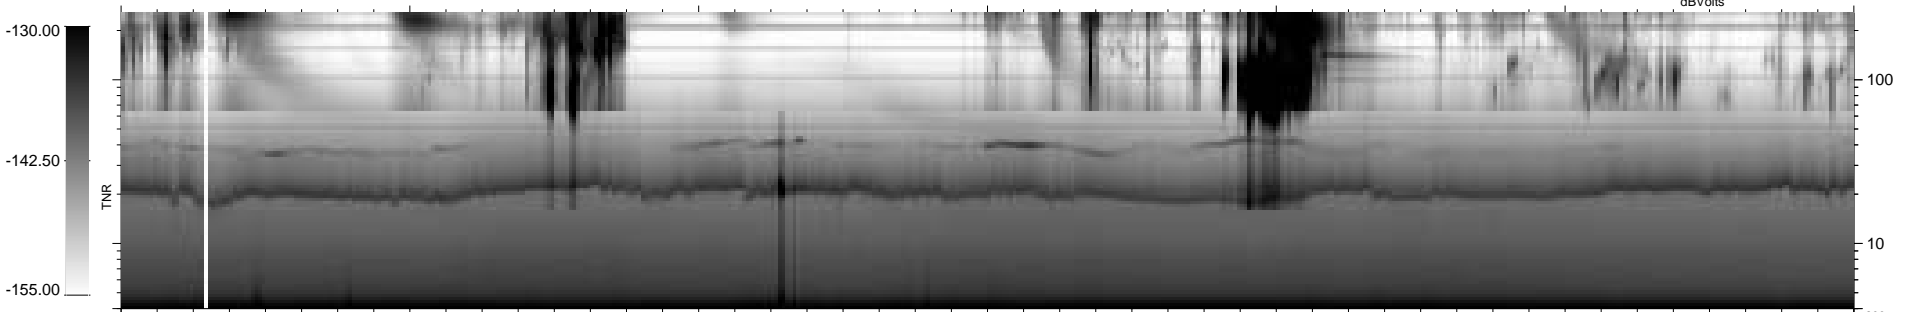

0 bad + 2 good MF/ZMF projected (100%) - 0 missing MFs
 Avg interval = 180 secs
 Re = 263.07 (49.89, 257.71, 17.53 GSE)

1.7d VMS-SunOS LZ version = v01
 DAILY Tue Sep 9, 2008
 Re = 261.43 (50.38, 255.94, 17.33 GSE)

WIND/WAVES Summary Plot (Page 1) for 04-AUG-2001, DOY = 216

RAD2
 Antenna Ey
 Mode LIN(1)
 SUM/SEP SEP
 Toggle OFF
 RAD1
 Antenna Ex
 Mode LIS(2,3)
 SUM/SEP SUM
 Toggle OFF
 TNR
 Antenna ExEy
 Mode A-32
 Sweep ACE