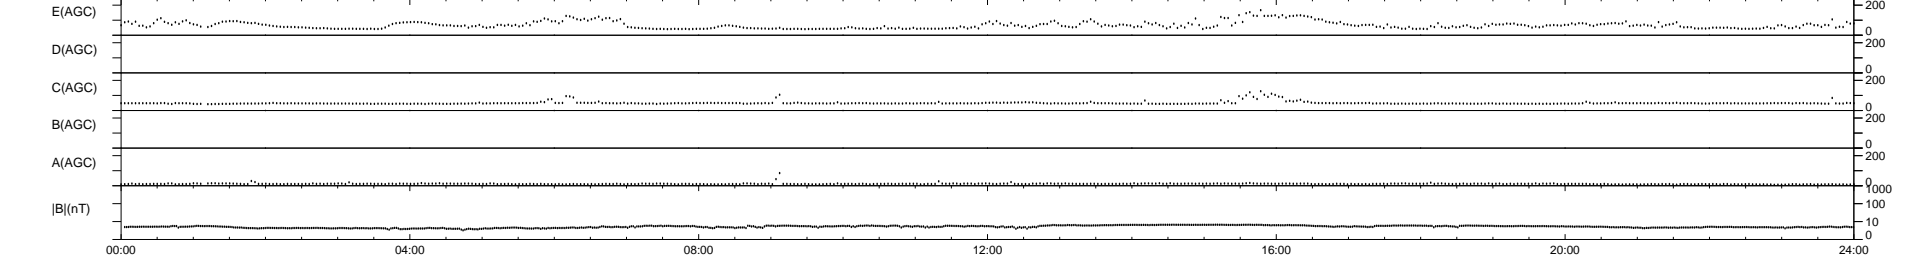

0 bad + 2 good MF/ZMF projected (100%) - 0 missing MFs
 Avg interval = 180 secs
 Re = 263.07 (49.89, 257.71, 17.53 GSE)

1.7d VMS-SunOS LZ version = v01
 DAILY Tue Sep 9, 2008
 Re = 261.43 (50.38, 255.94, 17.33 GSE)

WIND/WAVES Summary Plot (Page 1) for 04-AUG-2001, DOY = 216

RAD2
 Antenna Ey
 Mode LIN(1)
 SUM/SEP SEP
 Toggle OFF
 RAD1
 Antenna Ex
 Mode LIS(2,3)
 SUM/SEP SUM
 Toggle OFF
 TNR
 Antenna ExEy
 Mode A-32
 Sweep ACE