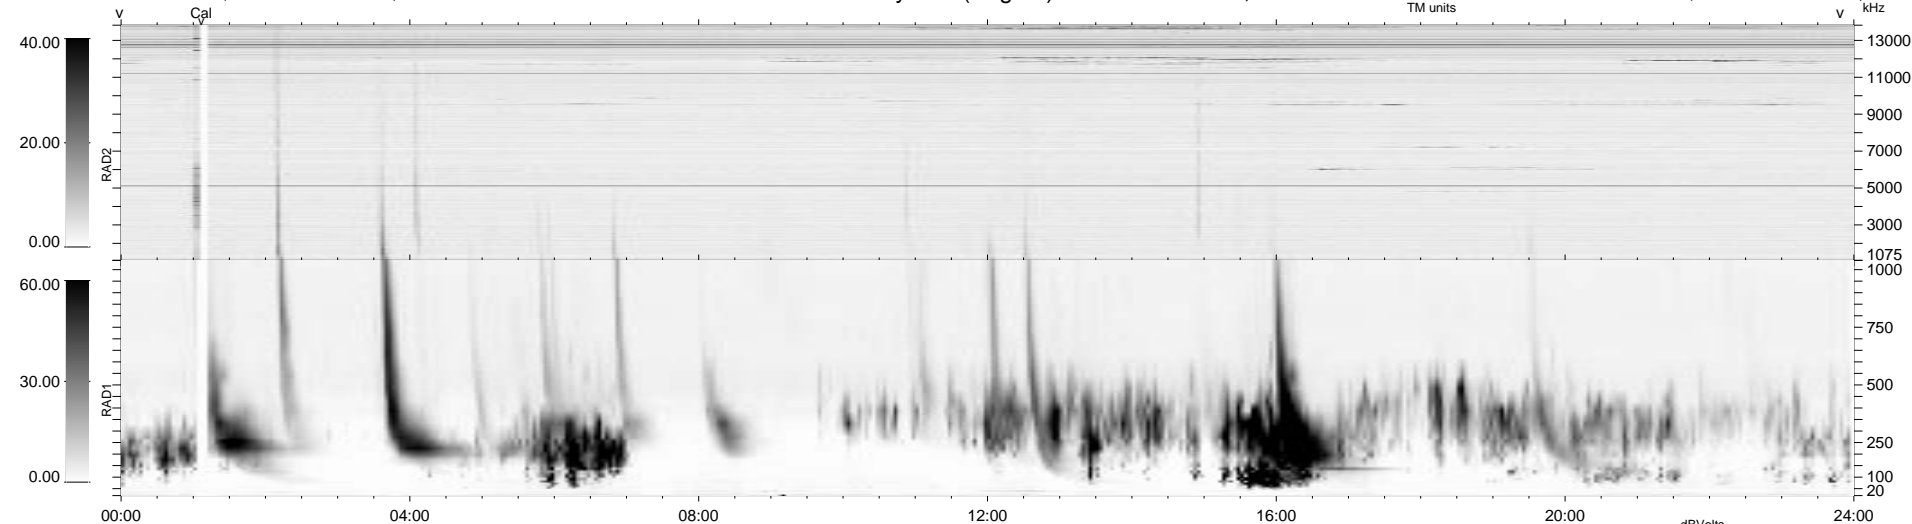

0 bad + 2 good MF/ZMF projected (100%) - 0 missing MFs
 Avg interval = 180 secs
 Re = 263.07 (49.89, 257.71, 17.53 GSE)

1.7d VMS-SunOS LZ version = v01
 DAILY Tue Sep 9, 2008
 Re = 261.43 (50.38, 255.94, 17.33 GSE)

WIND/WAVES Summary Plot (Page 1) for 04-AUG-2001, DOY = 216

RAD2
 Antenna Ey
 Mode LIN(1)
 SUM/SEP SEP
 Toggle OFF
 RAD1
 Antenna Ex
 Mode LIS(2,3)
 SUM/SEP SUM
 Toggle OFF
 TNR
 Antenna ExEy
 Mode A-32
 Sweep ACE