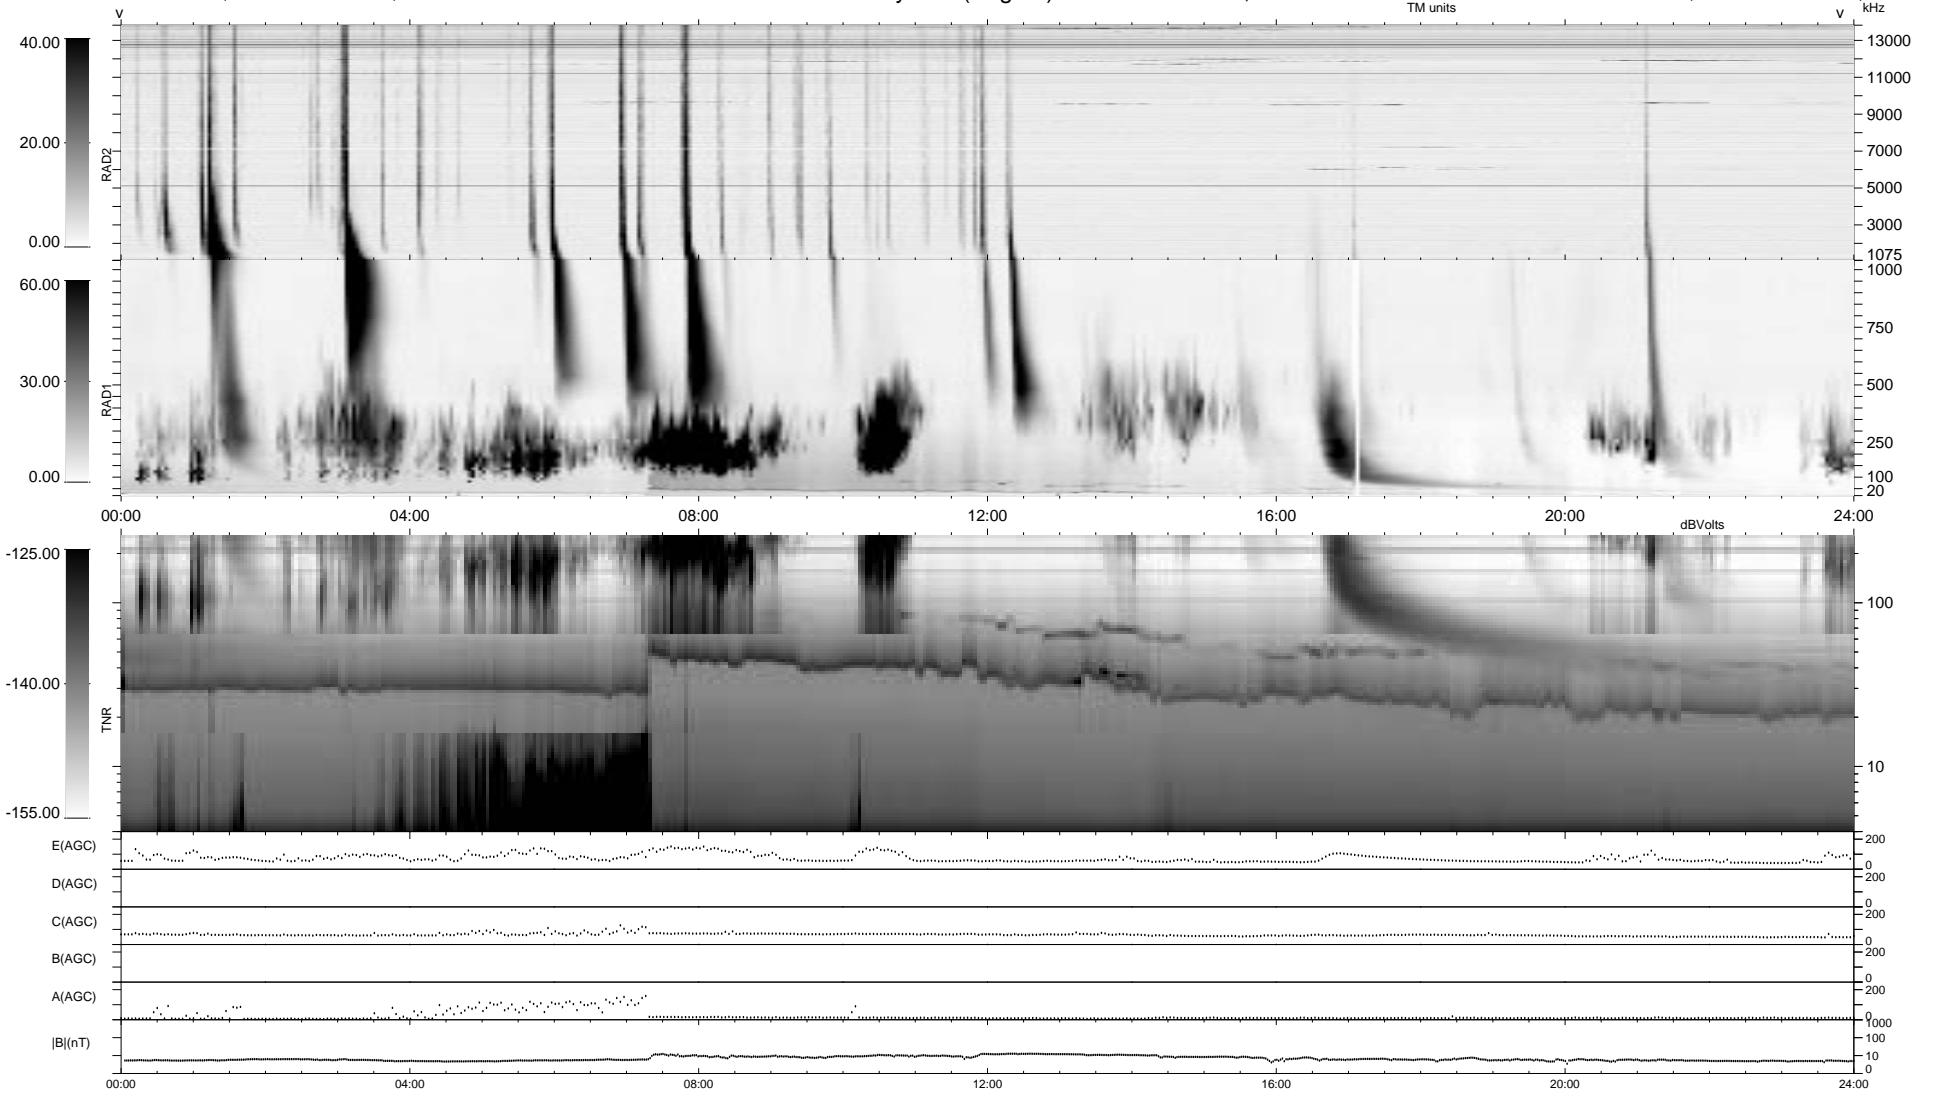

0 bad + 2 good MF/ZMF projected (100%) - 0 missing MFs
 Avg interval = 180 secs
 Re = -264.55 (49.38, 259.30, 17.72 GSE)

1.7d VMS-SunOS LZ version = v01
 DAILY Tue Sep 9, 2008
 Re = 263.08 (49.88, 257.72, 17.53 GSE)

WIND/WAVES Summary Plot (Page 1) for 03-AUG-2001, DOY = 215

RAD2
 Antenna Ey
 Mode LIN(1)
 SUM/SEP SEP
 Toggle OFF
 RAD1
 Antenna Ex
 Mode LIS(2,3)
 SUM/SEP SUM
 Toggle OFF
 TNR
 Antenna ExEy
 Mode A-32
 Sweep ACE