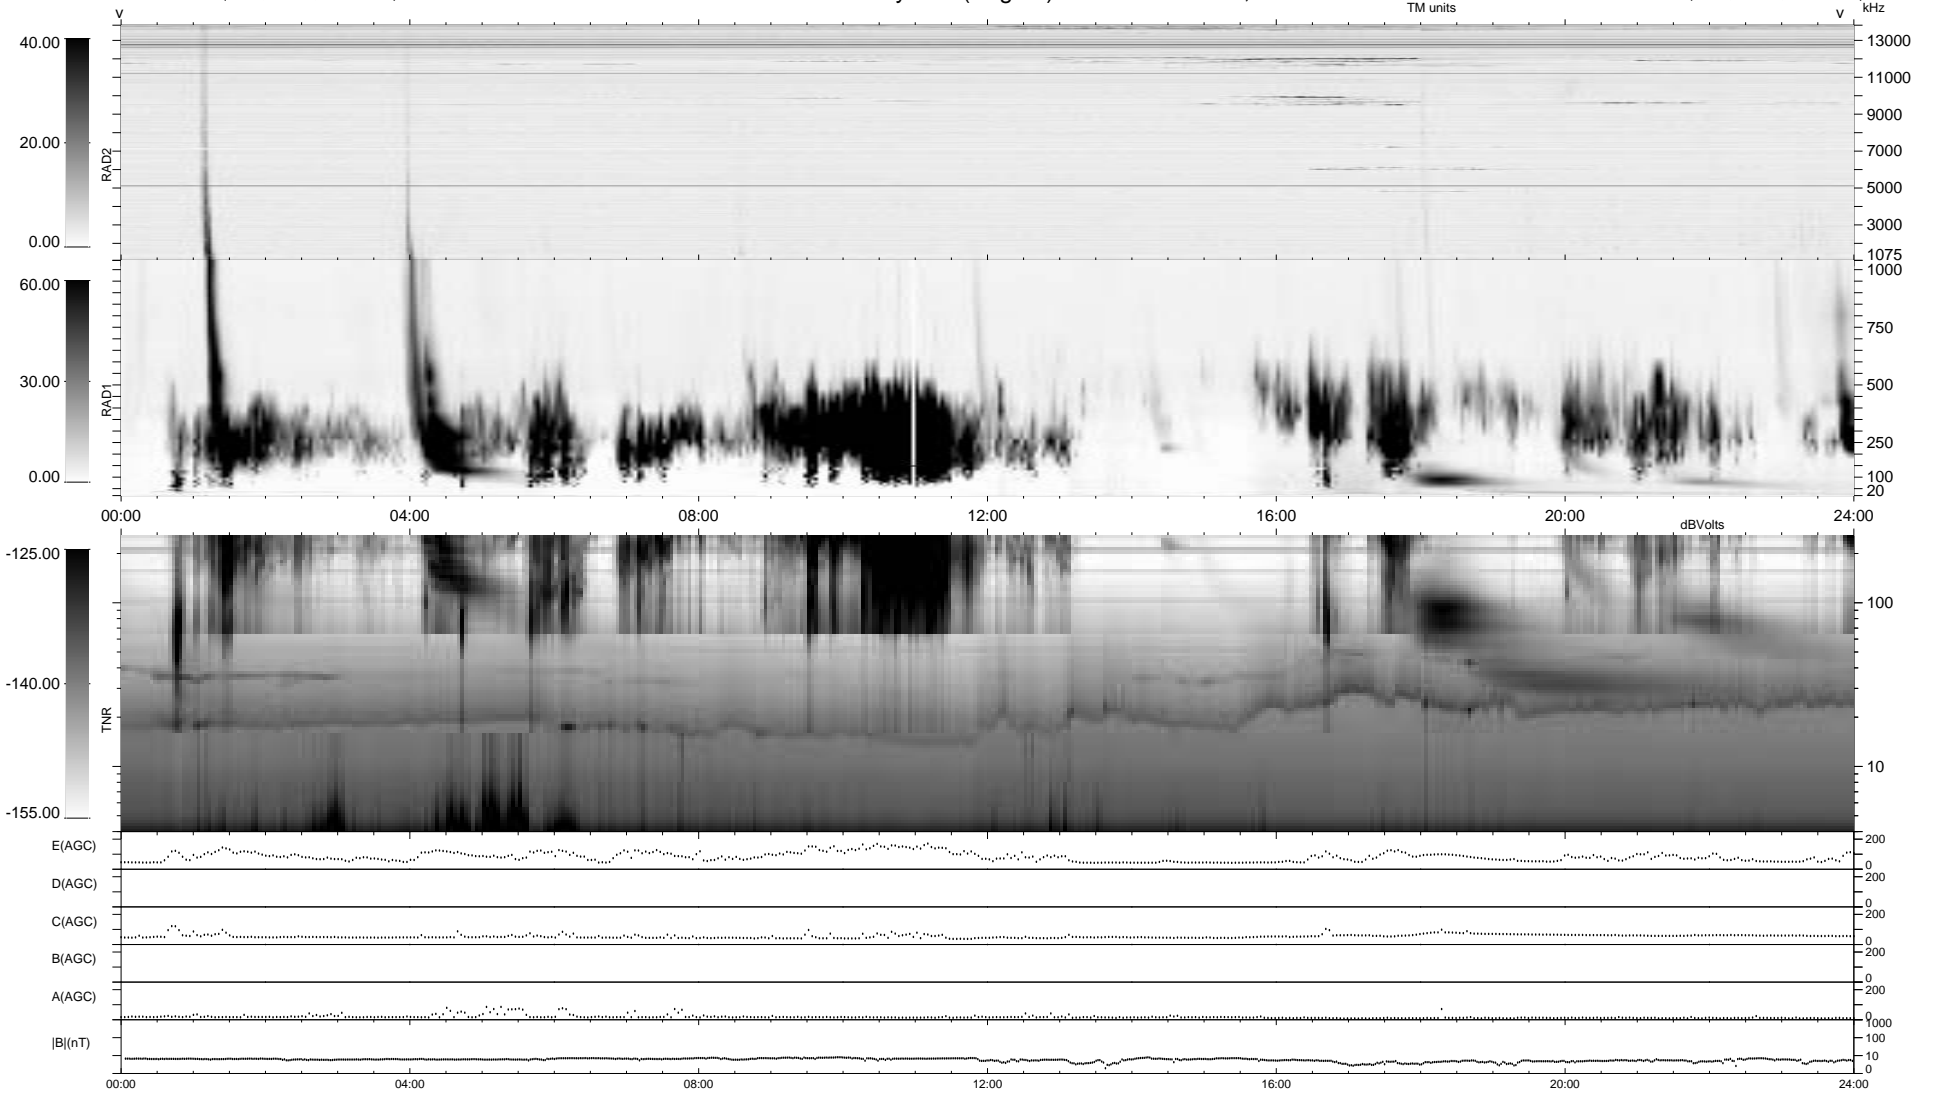

0 bad + 2 good MF/ZMF projected (100%) - 0 missing MFs
 Avg interval = 180 secs
 Re = -266.95 (48.36, 261.91, 18.05 GSE)

1.7d VMS-SunOS LZ version = v01
 DAILY Tue Sep 9, 2008
 Re = 265.85 (48.87, 260.71, 17.89 GSE)

WIND/WAVES Summary Plot (Page 1) for 01-AUG-2001, DOY = 213

RAD2
 Antenna Ey
 Mode LIN(1)
 SUM/SEP SEP
 Toggle OFF

RAD1
 Antenna Ex
 Mode LIS(2,3)
 SUM/SEP SUM
 Toggle OFF

TNR
 Antenna ExEy
 Mode A-32
 Sweep ACE