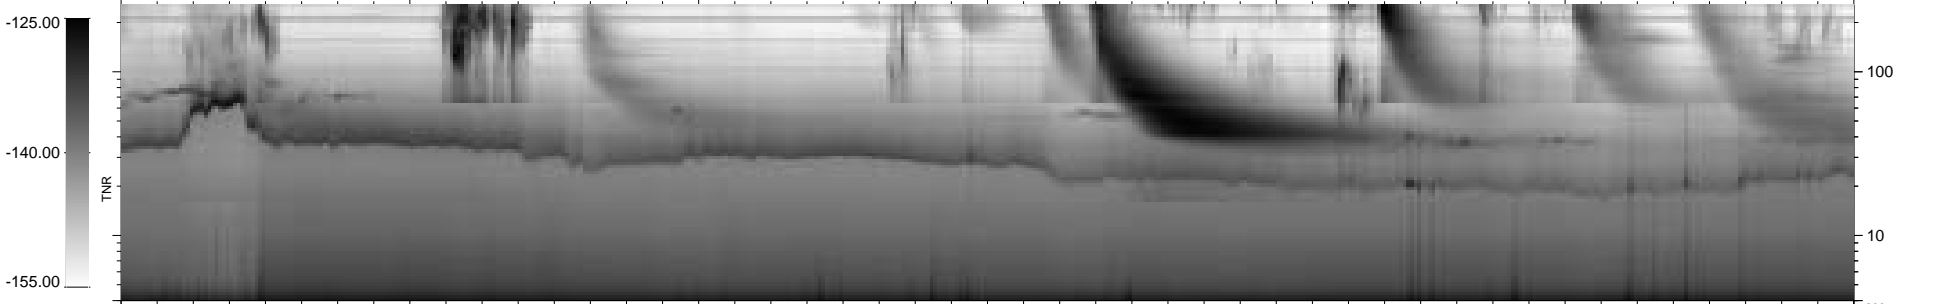

0 bad + 2 good MF/ZMF projected (100%) - 0 missing MFs
 Avg interval = 180 secs
 Re = - 253.10 (40.30, 249.25, 17.57 GSE)

1.7d VMS-SunOS LZ version = v01
 DAILY Tue Sep 9, 2008
 Re = 255.30 (40.55, 251.44, 17.74 GSE)

WIND/WAVES Summary Plot (Page 1) for 14-JUL-2001, DOY = 195

RAD2
 Antenna Ey
 Mode LIN(1)
 SUM/SEP SEP
 Toggle OFF
 RAD1
 Antenna Ex
 Mode LIS(2,3)
 SUM/SEP SUM
 Toggle OFF
 TNR
 Antenna ExEy
 Mode A-32
 Sweep ACE