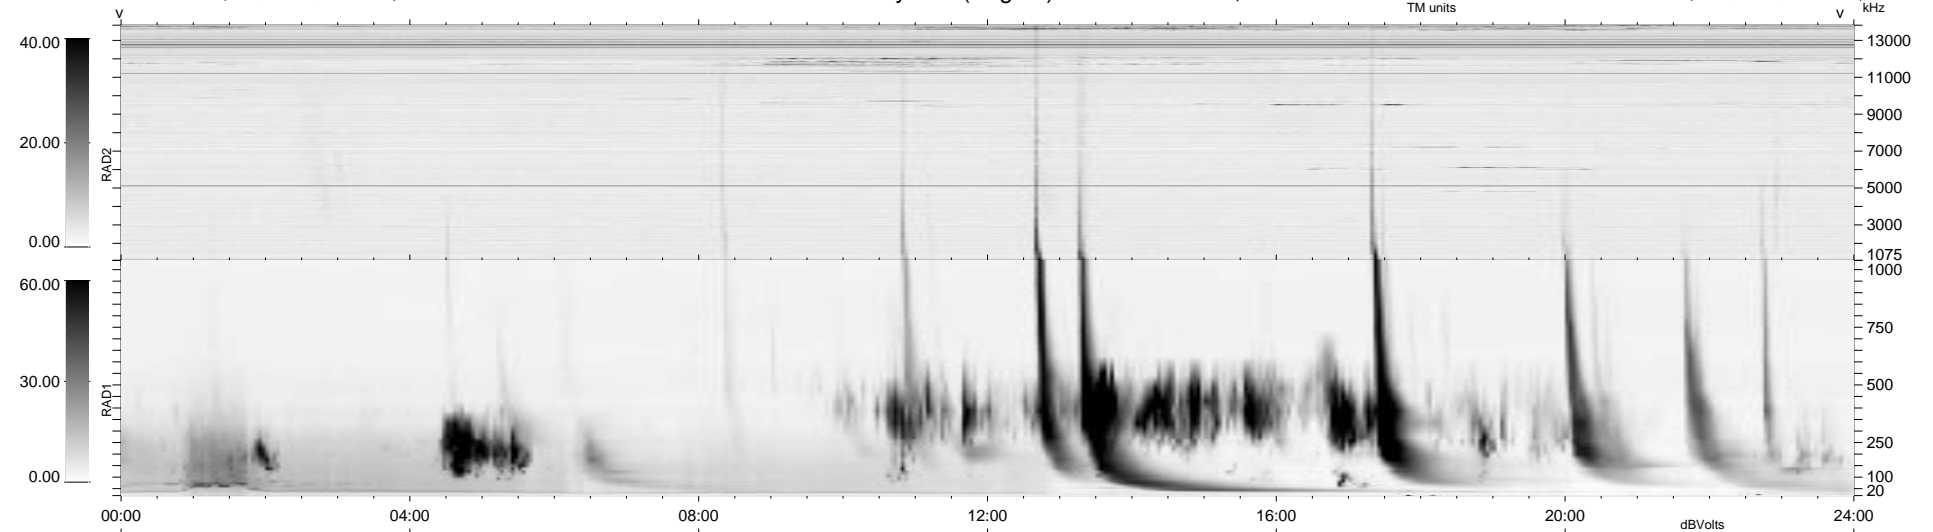

0 bad + 2 good MF/ZMF projected (100%) - 0 missing MFs
 Avg interval = 180 secs
 Re = - 253.10 (40.30, 249.25, 17.57 GSE)

1.7d VMS-SunOS LZ version = v01
 DAILY Tue Sep 9, 2008
 Re = 255.30 (40.55, 251.44, 17.74 GSE)

WIND/WAVES Summary Plot (Page 1) for 14-JUL-2001, DOY = 195

RAD2
 Antenna Ey
 Mode LIN(1)
 SUM/SEP SEP
 Toggle OFF
 RAD1
 Antenna Ex
 Mode LIS(2,3)
 SUM/SEP SUM
 Toggle OFF
 TNR
 Antenna ExEy
 Mode A-32
 Sweep ACE