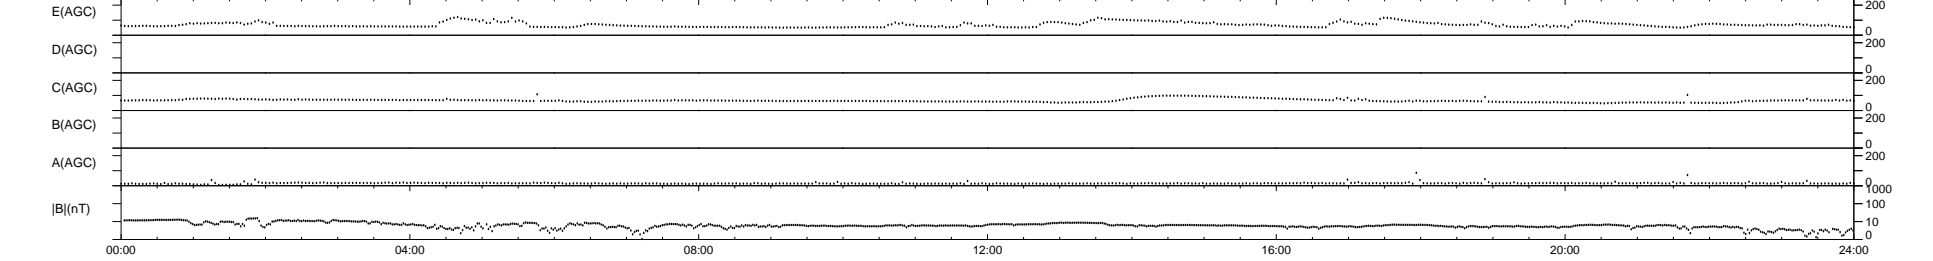

0 bad + 2 good MF/ZMF projected (100%) - 0 missing MFs
 Avg interval = 180 secs
 Re = - 253.10 (40.30, 249.25, 17.57 GSE)

1.7d VMS-SunOS LZ version = v01
 DAILY Tue Sep 9, 2008
 Re = 255.30 (40.55, 251.44, 17.74 GSE)

WIND/WAVES Summary Plot (Page 1) for 14-JUL-2001, DOY = 195

RAD2
 Antenna Ey
 Mode LIN(1)
 SUM/SEP SEP
 Toggle OFF
 RAD1
 Antenna Ex
 Mode LIS(2,3)
 SUM/SEP SUM
 Toggle OFF
 TNR
 Antenna ExEy
 Mode A-32
 Sweep ACE