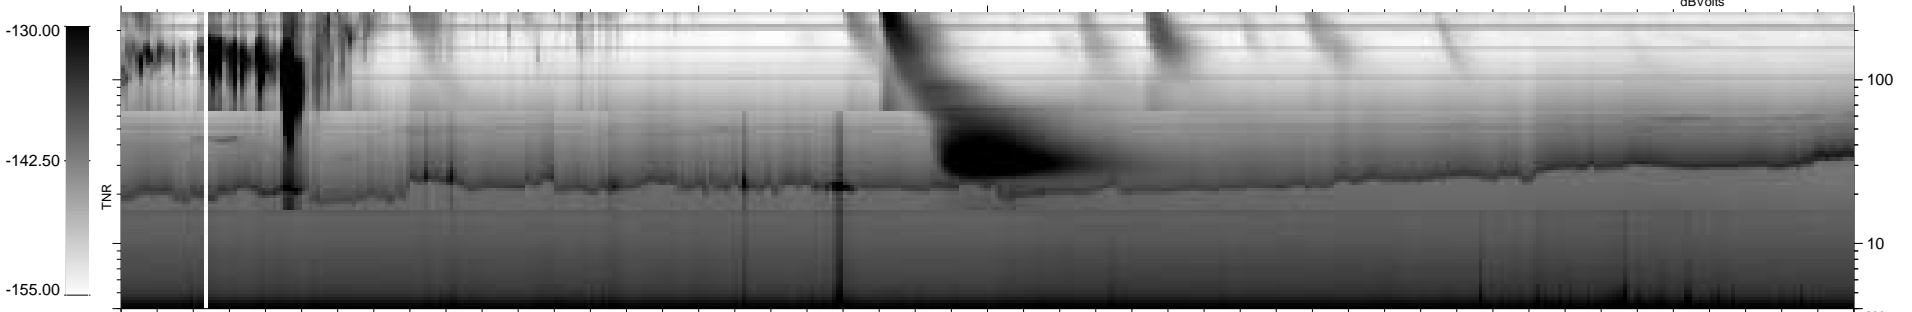

0 bad + 2 good MF/ZMF projected (100%) - 0 missing MFs
 Avg interval = 180 secs
 Re = 245.63 (40.08, 241.74, 16.94 GSE)

1.7d VMS-SunOS LZ version = v01
 DAILY Tue Sep 9, 2008
 Re = 248.23 (40.06, 244.38, 17.16 GSE)

WIND/WAVES Summary Plot (Page 1) for 11-JUL-2001, DOY = 192

RAD2
 Antenna Ey
 Mode LIN(1)
 SUM/SEP SEP
 Toggle OFF
 RAD1
 Antenna Ex
 Mode LIS(2,3)
 SUM/SEP SUM
 Toggle OFF
 TNR
 Antenna ExEy
 Mode A-32
 Sweep ACE