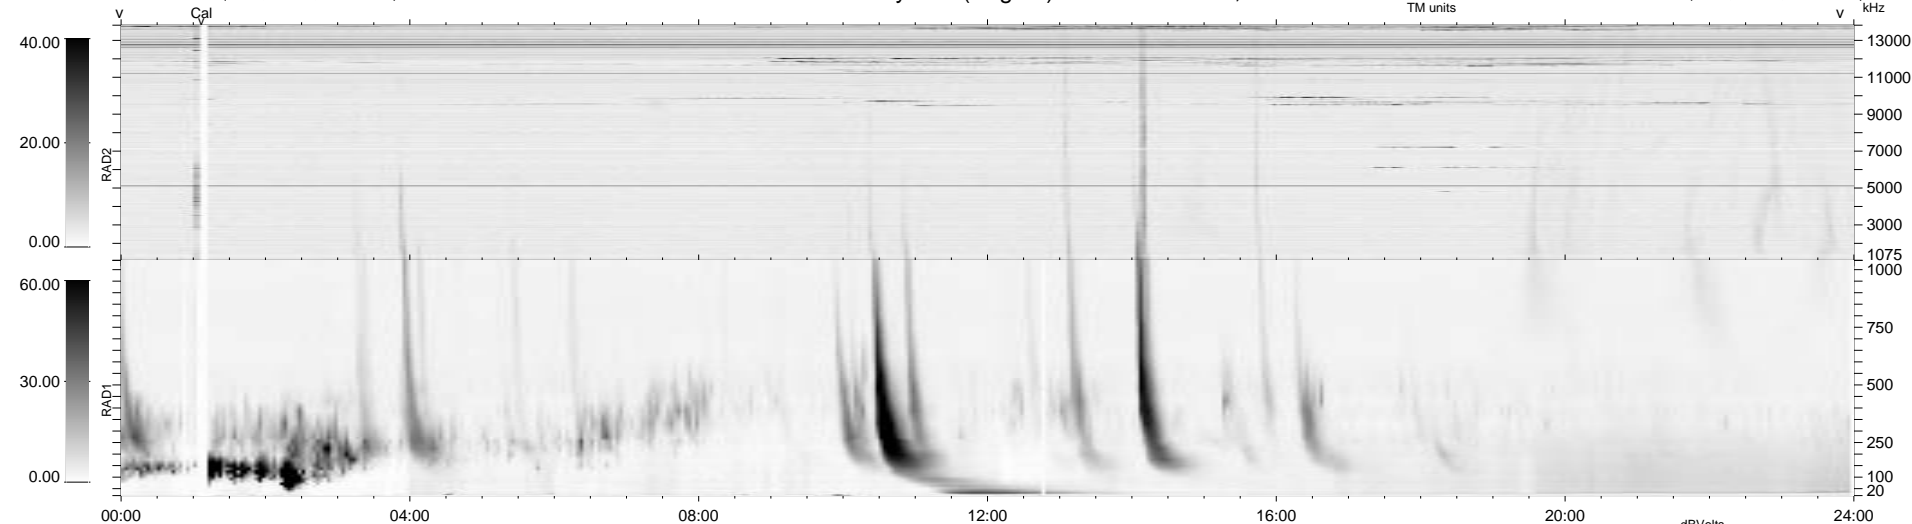

0 bad + 2 good MF/ZMF projected (100%) - 0 missing MFs
 Avg interval = 180 secs
 Re = 245.63 (40.08, 241.74, 16.94 GSE)

1.7d VMS-SunOS LZ version = v01
 DAILY Tue Sep 9, 2008
 Re = 248.23 (40.06, 244.38, 17.16 GSE)

WIND/WAVES Summary Plot (Page 1) for 11-JUL-2001, DOY = 192

RAD2
 Antenna Ey
 Mode LIN(1)
 SUM/SEP SEP
 Toggle OFF
 RAD1
 Antenna Ex
 Mode LIS(2,3)
 SUM/SEP SUM
 Toggle OFF
 TNR
 Antenna ExEy
 Mode A-32
 Sweep ACE