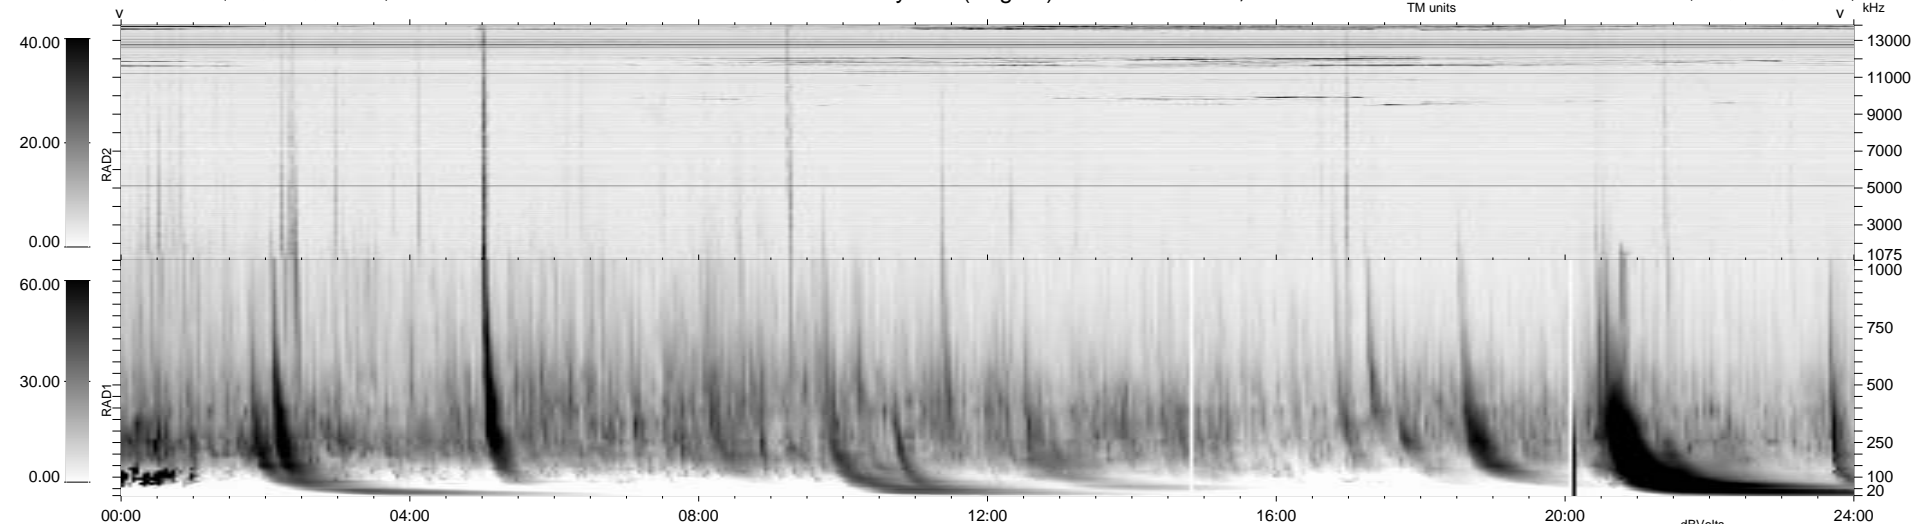

0 bad + 2 good MF/ZMF projected (100%) - 0 missing MFs
 Avg interval = 180 secs
 Re = - 167.30 (66.93, 153.06, 8.99 GSE)

1.7d VMS-SunOS LZ version = v01

WIND/WAVES Summary Plot (Page 1) for 22-JUN-2001, DOY = 173

DAILY Tue Sep 9, 2008
 Re = 172.69 (64.34, 159.97, 9.63 GSE)

RAD2
 Antenna Ey
 Mode LIN(1)
 SUM/SEP SEP
 Toggle OFF

RAD1
 Antenna Ex
 Mode LIS(2,3)
 SUM/SEP SUM
 Toggle OFF

TNR
 Antenna ExEy
 Mode A-32
 Sweep ACE