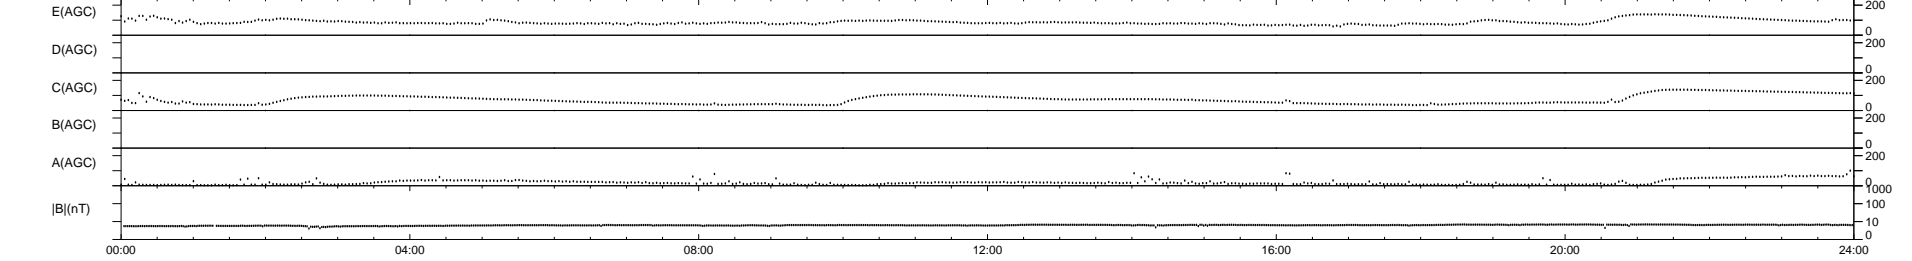

0 bad + 2 good MF/ZMF projected (100%) - 0 missing MFs
 Avg interval = 180 secs
 Re = - 167.30 (66.93, 153.06, 8.99 GSE)

1.7d VMS-SunOS LZ version = v01

WIND/WAVES Summary Plot (Page 1) for 22-JUN-2001, DOY = 173

DAILY Tue Sep 9, 2008
 Re = 172.69 (64.34, 159.97, 9.63 GSE)

RAD2
 Antenna Ey
 Mode LIN(1)
 SUM/SEP SEP
 Toggle OFF

RAD1
 Antenna Ex
 Mode LIS(2,3)
 SUM/SEP SUM
 Toggle OFF

TNR
 Antenna ExEy
 Mode A-32
 Sweep ACE