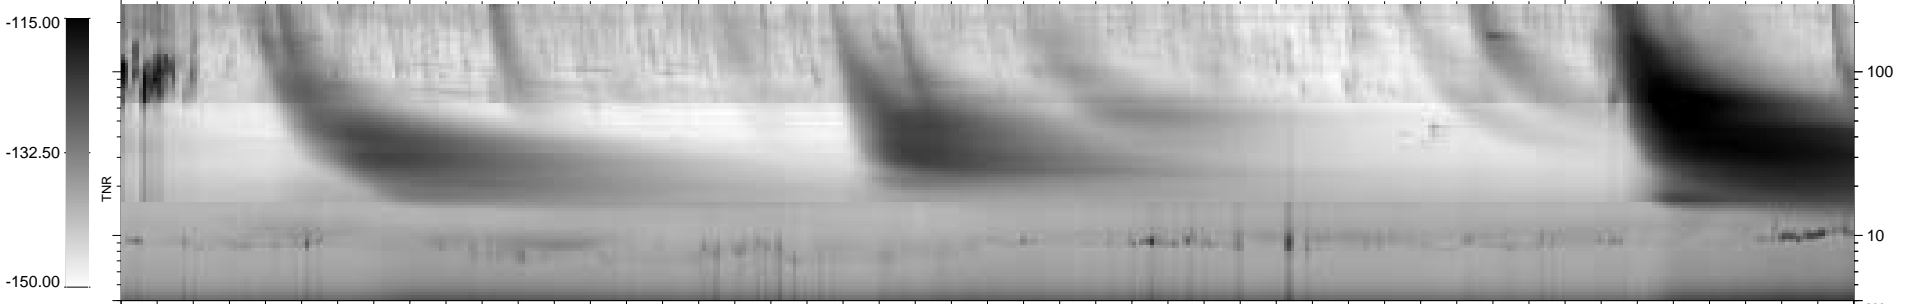

0 bad + 2 good MF/ZMF projected (100%) - 0 missing MFs
 Avg interval = 180 secs
 Re = - 167.30 (66.93, 153.06, 8.99 GSE)

1.7d VMS-SunOS LZ version = v01

WIND/WAVES Summary Plot (Page 1) for 22-JUN-2001, DOY = 173

DAILY Tue Sep 9, 2008
 Re = 172.69 (64.34, 159.97, 9.63 GSE)

RAD2
 Antenna Ey
 Mode LIN(1)
 SUM/SEP SEP
 Toggle OFF

RAD1
 Antenna Ex
 Mode LIS(2,3)
 SUM/SEP SUM
 Toggle OFF

TNR
 Antenna ExEy
 Mode A-32
 Sweep ACE