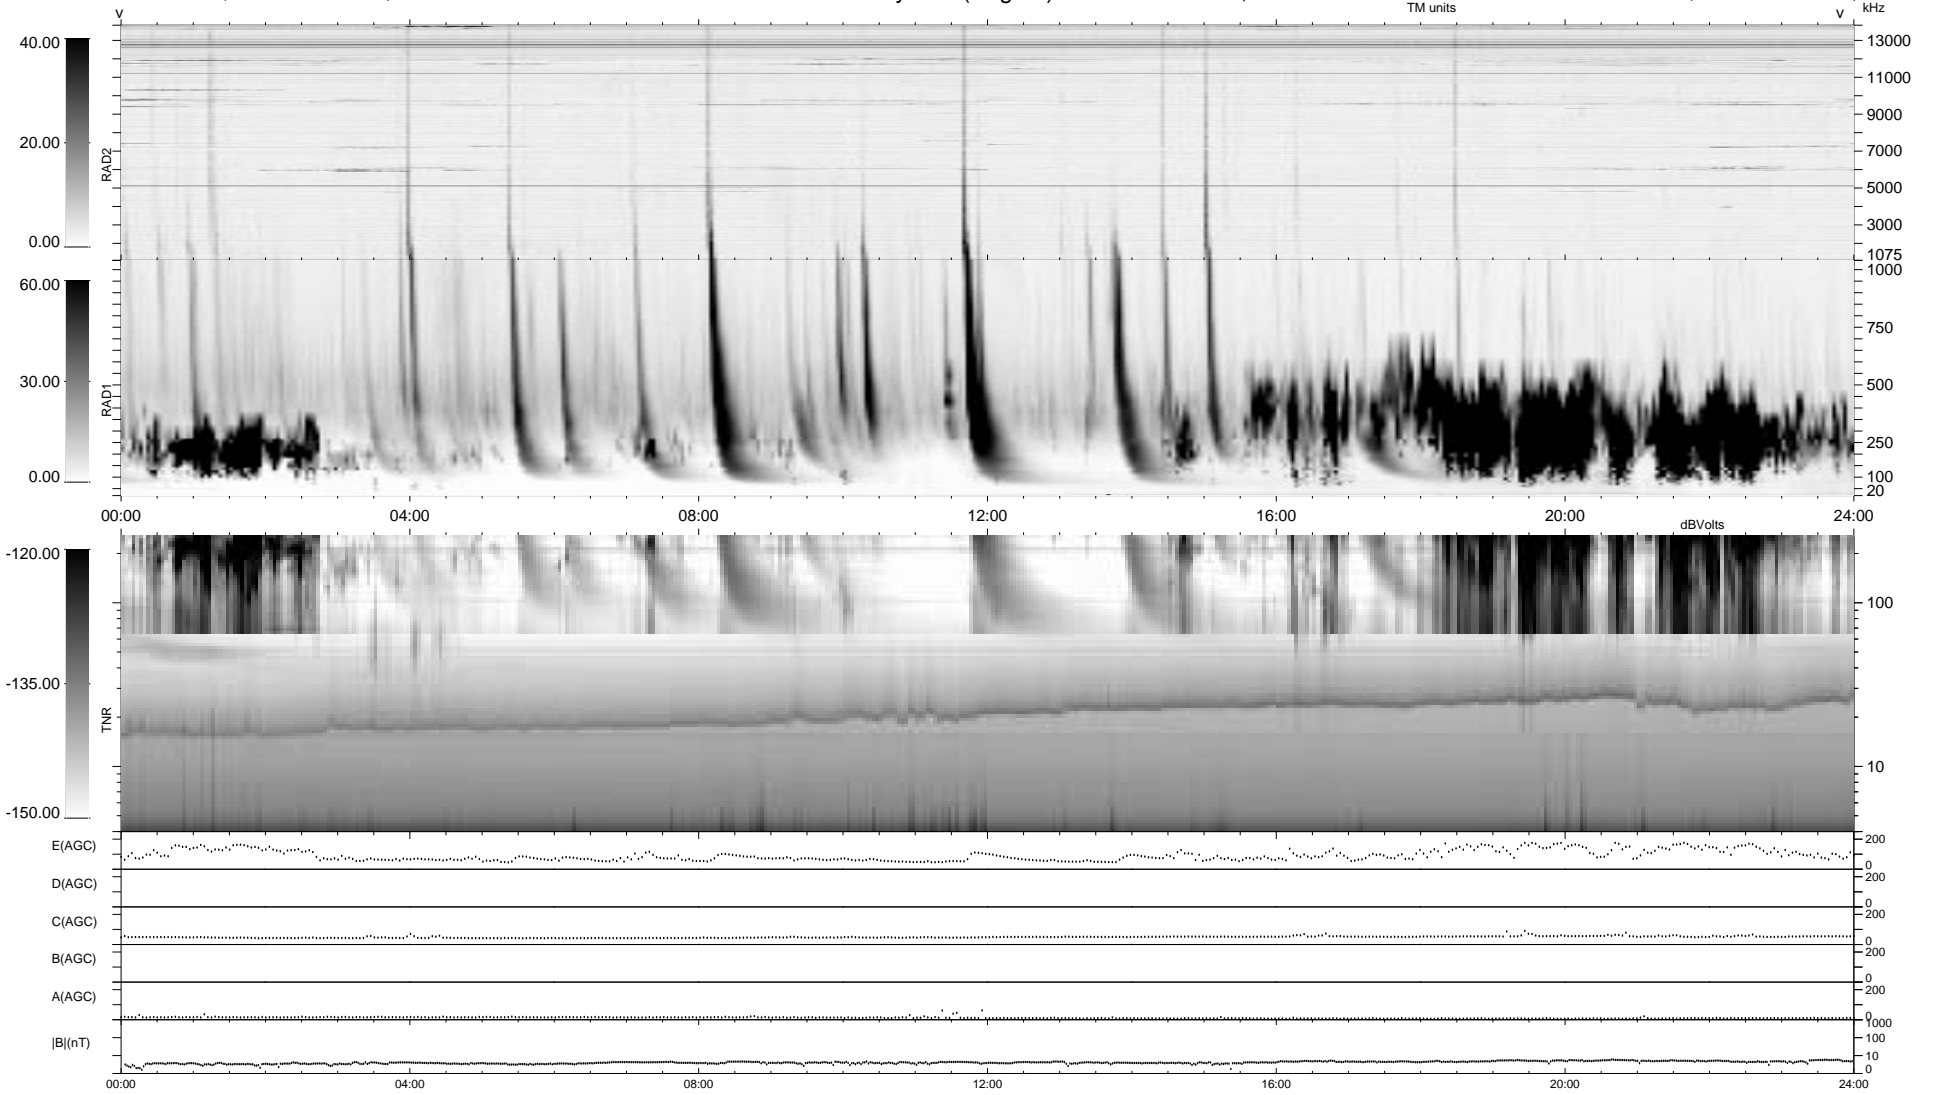

0 bad + 2 good MF/ZMF projected (100%) - 0 missing MFs
 Avg interval = 180 secs
 Re = -263.86 (5.29, -263.79, -2.34 GSE)

1.7d VMS-SunOS

LZ version = v01

WIND/WAVES Summary Plot (Page 1) for 17-APR-2001, DOY = 107

DAILY Tue Sep 9, 2008
 Re = 263.51 (5.58, -263.44, -2.67 GSE)

RAD2
 Antenna Ey
 Mode LIN(1)
 SUM/SEP SEP
 Toggle OFF
 RAD1
 Antenna Ex
 Mode LIS(2,3)
 SUM/SEP SUM
 Toggle OFF
 TNR
 Antenna ExEy
 Mode A-32
 Sweep ACE