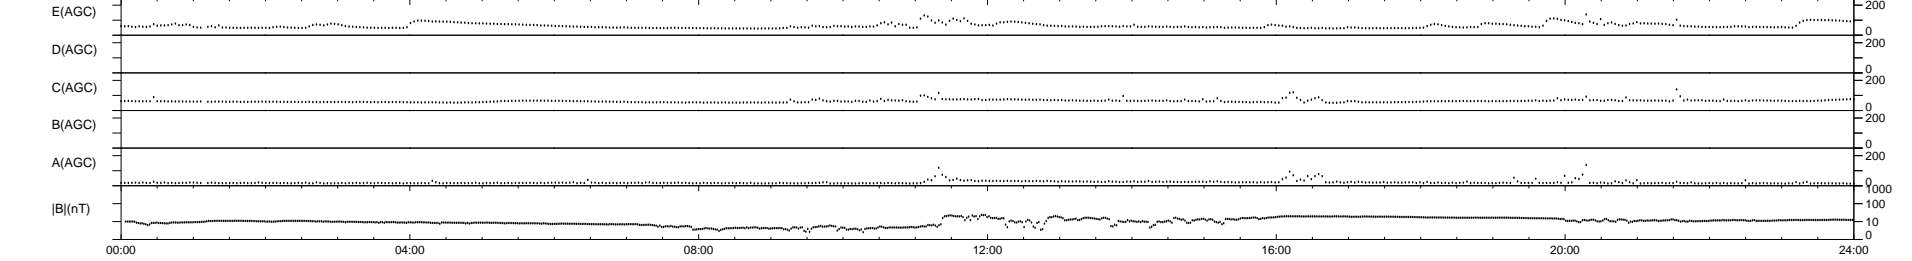

0 bad + 2 good MF/ZMF projected (100%) - 0 missing MFs
 Avg interval = 180 secs
 Re = -258.44 (2.69, -258.43, 0.71 GSE)

1.7d VMS-SunOS LZ version = v01

WIND/WAVES Summary Plot (Page 1) for 08-APR-2001, DOY = 98

DAILY Tue Sep 9, 2008
 Re = 259.76 (2.97, -259.74, 0.38 GSE)

RAD2
 Antenna Ey
 Mode LIN(1)
 SUM/SEP SEP
 Toggle OFF
 RAD1
 Antenna Ex
 Mode LIS(2,3)
 SUM/SEP SUM
 Toggle OFF
 TNR
 Antenna ExEy
 Mode A-32
 Sweep ACE