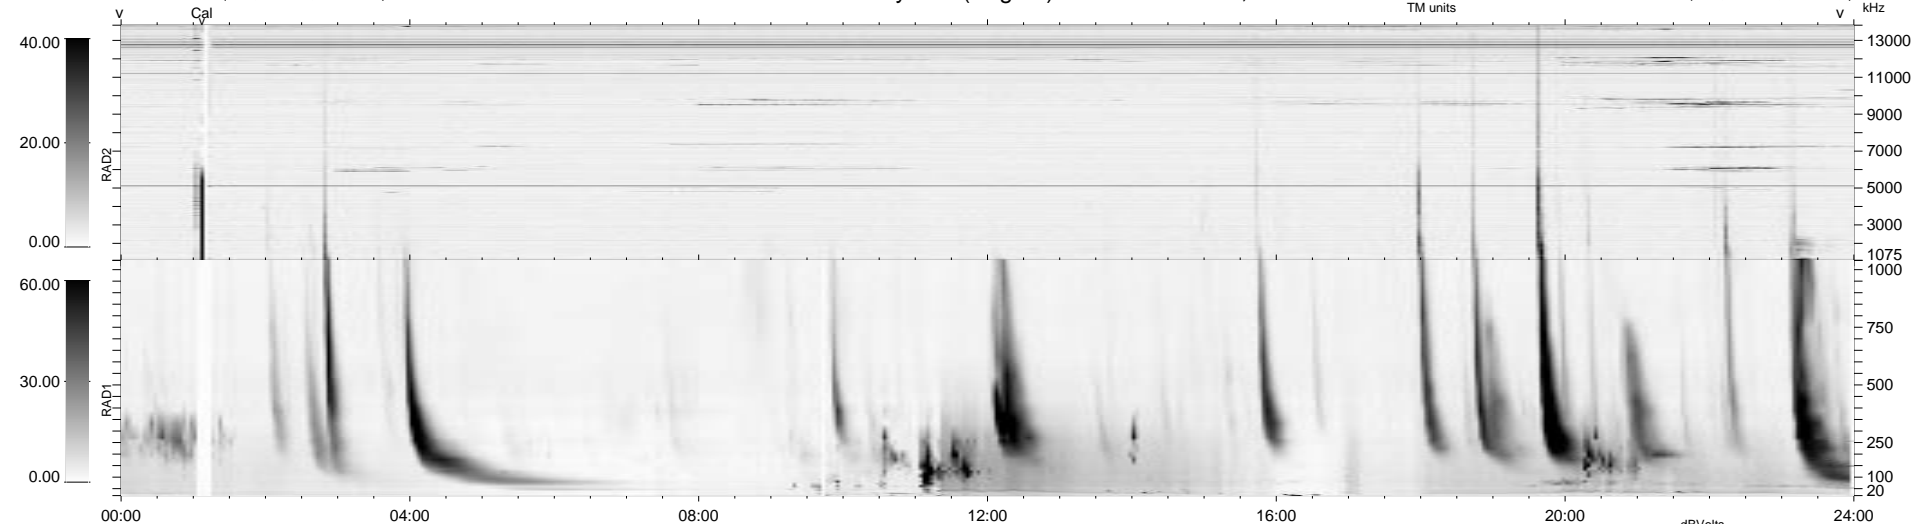

0 bad + 2 good MF/ZMF projected (100%) - 0 missing MFs
 Avg interval = 180 secs
 Re = -258.44 (2.69, -258.43, 0.71 GSE)

1.7d VMS-SunOS LZ version = v01

WIND/WAVES Summary Plot (Page 1) for 08-APR-2001, DOY = 98

DAILY Tue Sep 9, 2008
 Re = 259.76 (2.97, -259.74, 0.38 GSE)

RAD2
 Antenna Ey
 Mode LIN(1)
 SUM/SEP SEP
 Toggle OFF
 RAD1
 Antenna Ex
 Mode LIS(2,3)
 SUM/SEP SUM
 Toggle OFF
 TNR
 Antenna ExEy
 Mode A-32
 Sweep ACE