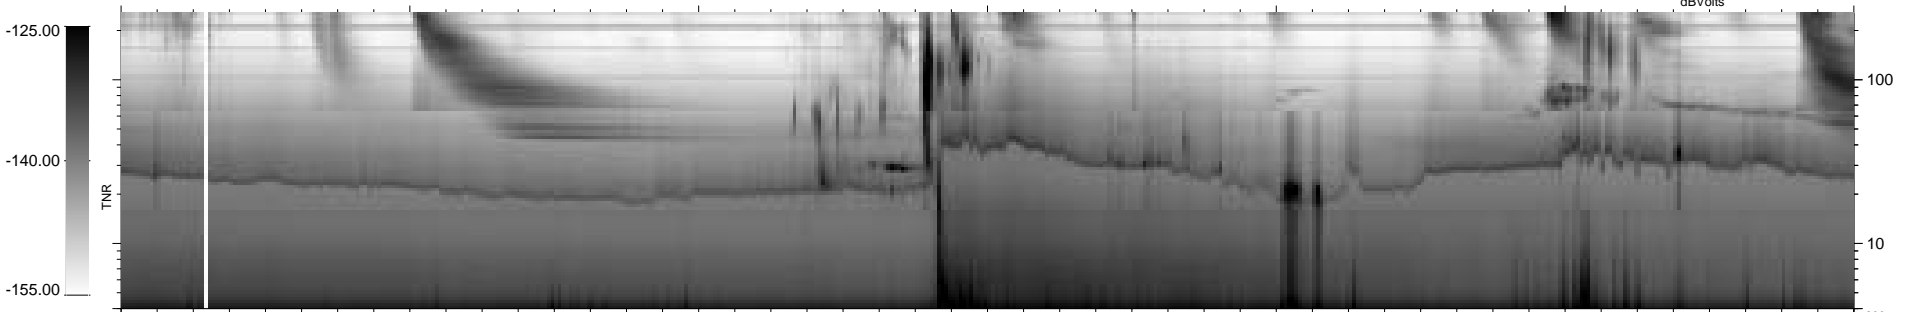

0 bad + 2 good MF/ZMF projected (100%) - 0 missing MFs
 Avg interval = 180 secs
 Re = -258.44 (2.69, -258.43, 0.71 GSE)

1.7d VMS-SunOS LZ version = v01

WIND/WAVES Summary Plot (Page 1) for 08-APR-2001, DOY = 98

DAILY Tue Sep 9, 2008
 Re = 259.76 (2.97, -259.74, 0.38 GSE)

RAD2
 Antenna Ey
 Mode LIN(1)
 SUM/SEP SEP
 Toggle OFF
 RAD1
 Antenna Ex
 Mode LIS(2,3)
 SUM/SEP SUM
 Toggle OFF
 TNR
 Antenna ExEy
 Mode A-32
 Sweep ACE