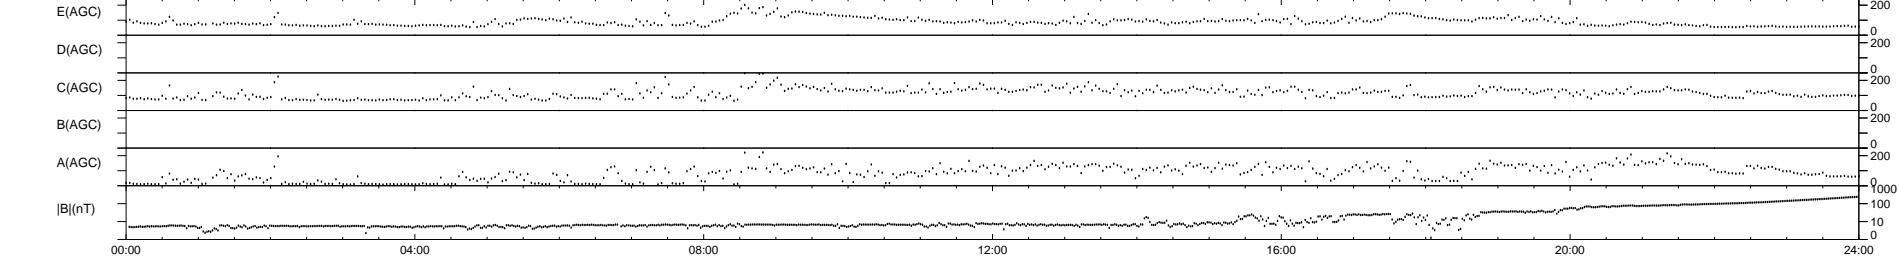

0 bad + 2 good MF/ZMF projected (100%) - 0 missing MFs
 Avg interval = 180 secs
 Re = - 30.53 (9.24, -28.99, -2.41 GSE)

1.7d VMS-SunOS LZ version = v01

WIND/WAVES Summary Plot (Page 1) for 03-AUG-2000, DOY = 216

DAILY Thu Sep 11, 2008
 Re = 5.38 (5.28, 1.05, 0.21 GSE)

```

RAD2
Antenna Ey
Mode LIN(1)
SUM/SEP SEP
Toggle OFF

RAD1
Antenna Ex
Mode LIS(2,3)
SUM/SEP SUM
Toggle OFF

TNR
Antenna ExEy
Mode A-32
Sweep ACE
  
```