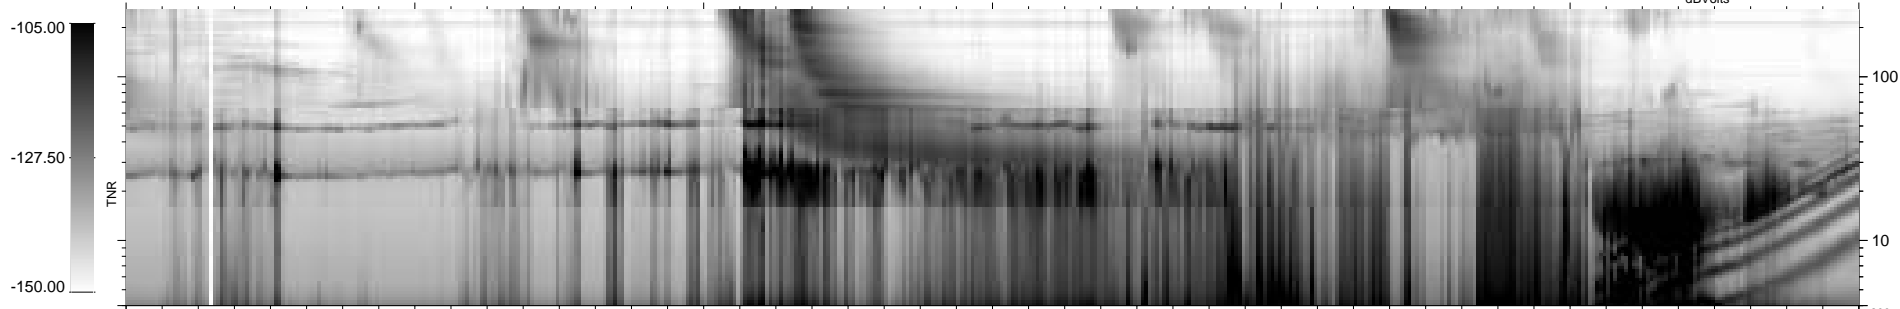

0 bad + 2 good MF/ZMF projected (100%) - 0 missing MFs
 Avg interval = 180 secs
 Re = - 30.53 (9.24, -28.99, -2.41 GSE)

1.7d VMS-SunOS LZ version = v01

WIND/WAVES Summary Plot (Page 1) for 03-AUG-2000, DOY = 216

DAILY Thu Sep 11, 2008
 Re = 5.38 (5.28, 1.05, 0.21 GSE)

```

RAD2
Antenna Ey
Mode LIN(1)
SUM/SEP SEP
Toggle OFF

RAD1
Antenna Ex
Mode LIS(2,3)
SUM/SEP SUM
Toggle OFF

TNR
Antenna ExEy
Mode A-32
Sweep ACE
  
```