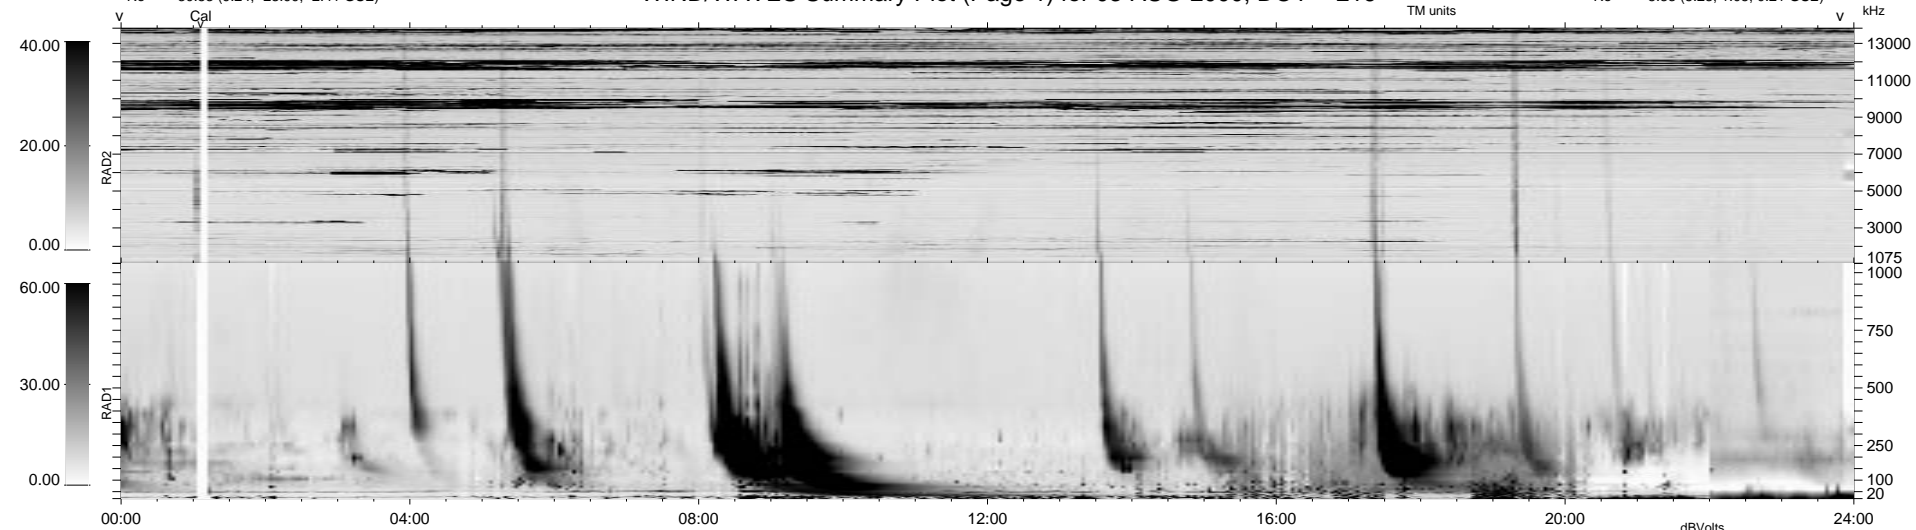

0 bad + 2 good MF/ZMF projected (100%) - 0 missing MFs
 Avg interval = 180 secs
 Re = - 30.53 (9.24, -28.99, -2.41 GSE)

1.7d VMS-SunOS LZ version = v01

WIND/WAVES Summary Plot (Page 1) for 03-AUG-2000, DOY = 216

DAILY Thu Sep 11, 2008
 Re = 5.38 (5.28, 1.05, 0.21 GSE)

```

RAD2
Antenna Ey
Mode LIN(1)
SUM/SEP SEP
Toggle OFF

RAD1
Antenna Ex
Mode LIS(2,3)
SUM/SEP SUM
Toggle OFF

TNR
Antenna ExEy
Mode A-32
Sweep ACE
  
```