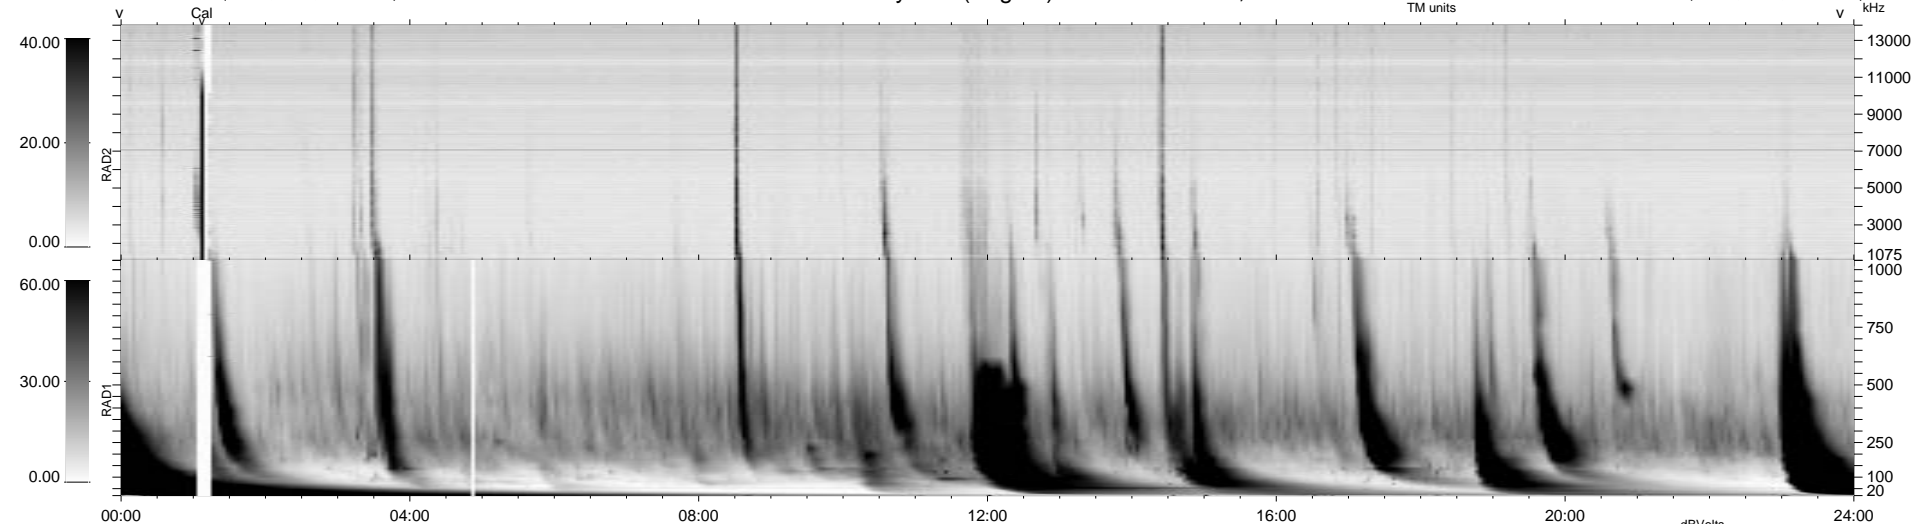

0 bad + 2 good MF/ZMF projected (100%) - 0 missing MFs
 Avg interval = 180 secs
 Re = 176.68 (173.30, 32.57, 11.06 GSE)

1.7d VMS-SunOS LZ version = v01
 DAILY Thu Sep 11, 2008
 Re = 178.24 (174.64, 33.92, 10.92 GSE)

WIND/WAVES Summary Plot (Page 1) for 27-FEB-2000, DOY = 58

RAD2
 Antenna Ey
 Mode LIN(1)
 SUM/SEP SEP
 Toggle OFF
 RAD1
 Antenna Ex
 Mode LIS(2,3)
 SUM/SEP SUM
 Toggle OFF
 TNR
 Antenna ExEy
 Mode A-32
 Sweep ACE