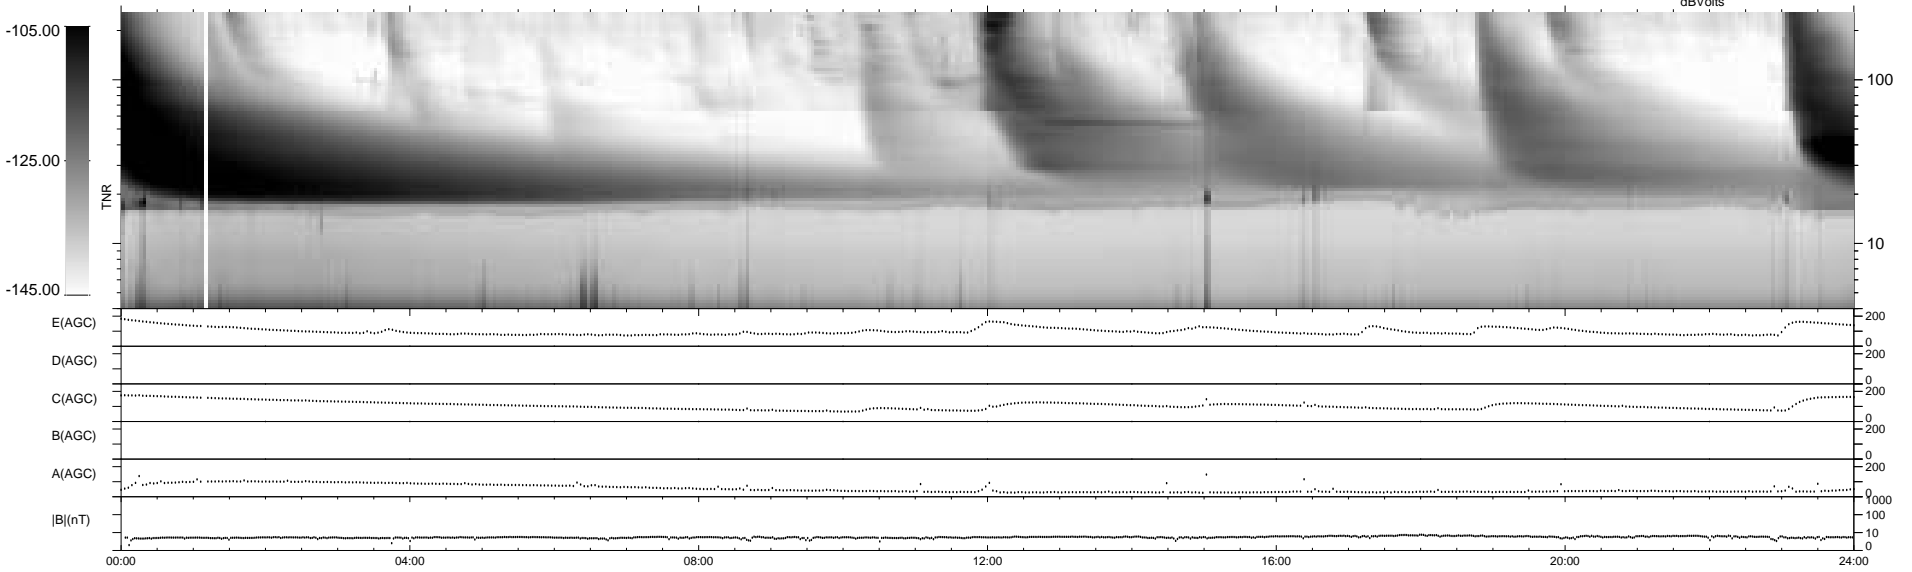

0 bad + 2 good MF/ZMF projected (100%) - 0 missing MFs
 Avg interval = 180 secs
 Re = 176.68 (173.30, 32.57, 11.06 GSE)

1.7d VMS-SunOS LZ version = v01
 DAILY Thu Sep 11, 2008
 Re = 178.24 (174.64, 33.92, 10.92 GSE)

WIND/WAVES Summary Plot (Page 1) for 27-FEB-2000, DOY = 58

RAD2
 Antenna Ey
 Mode LIN(1)
 SUM/SEP SEP
 Toggle OFF
 RAD1
 Antenna Ex
 Mode LIS(2,3)
 SUM/SEP SUM
 Toggle OFF
 TNR
 Antenna ExEy
 Mode A-32
 Sweep ACE