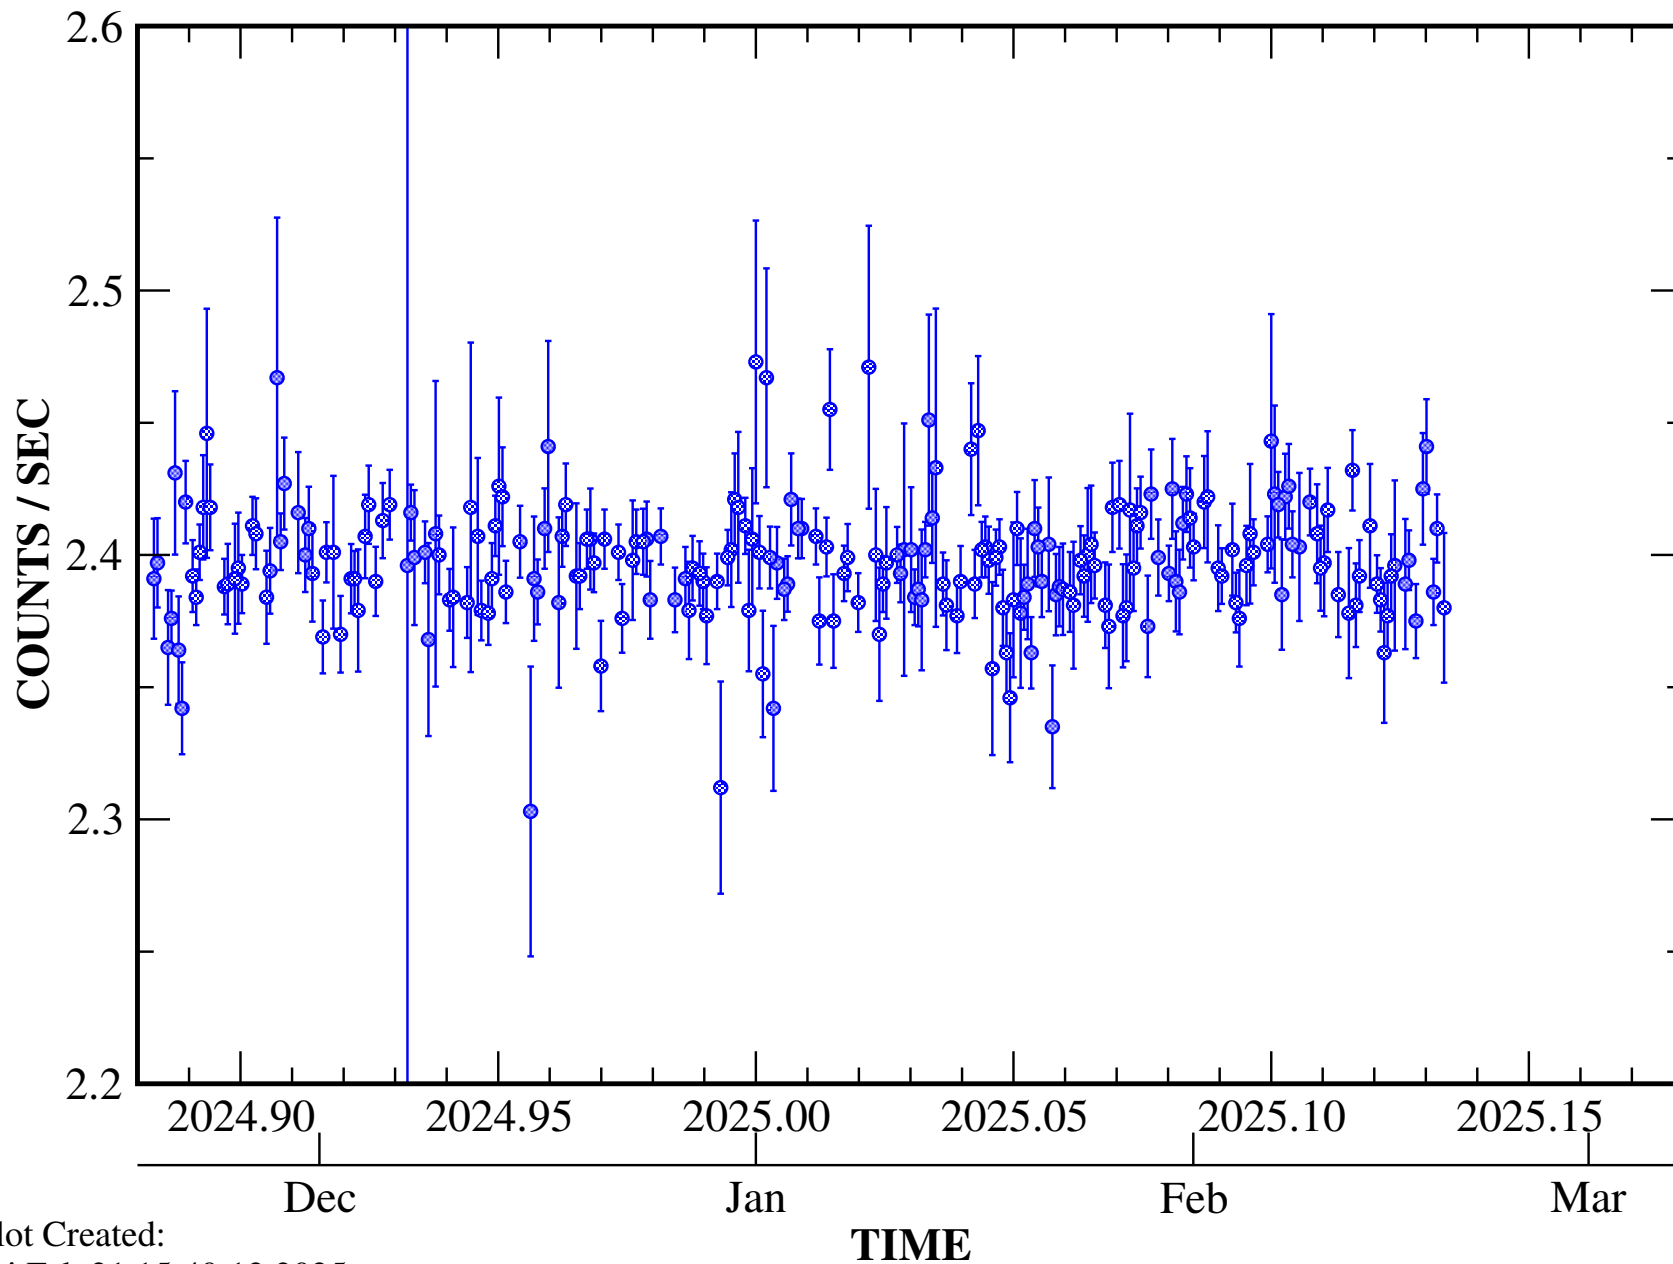

VOYAGER-2

PGH (6-Hour Avg)

Plot Created:
Fri Feb 21 15:40:12 2025