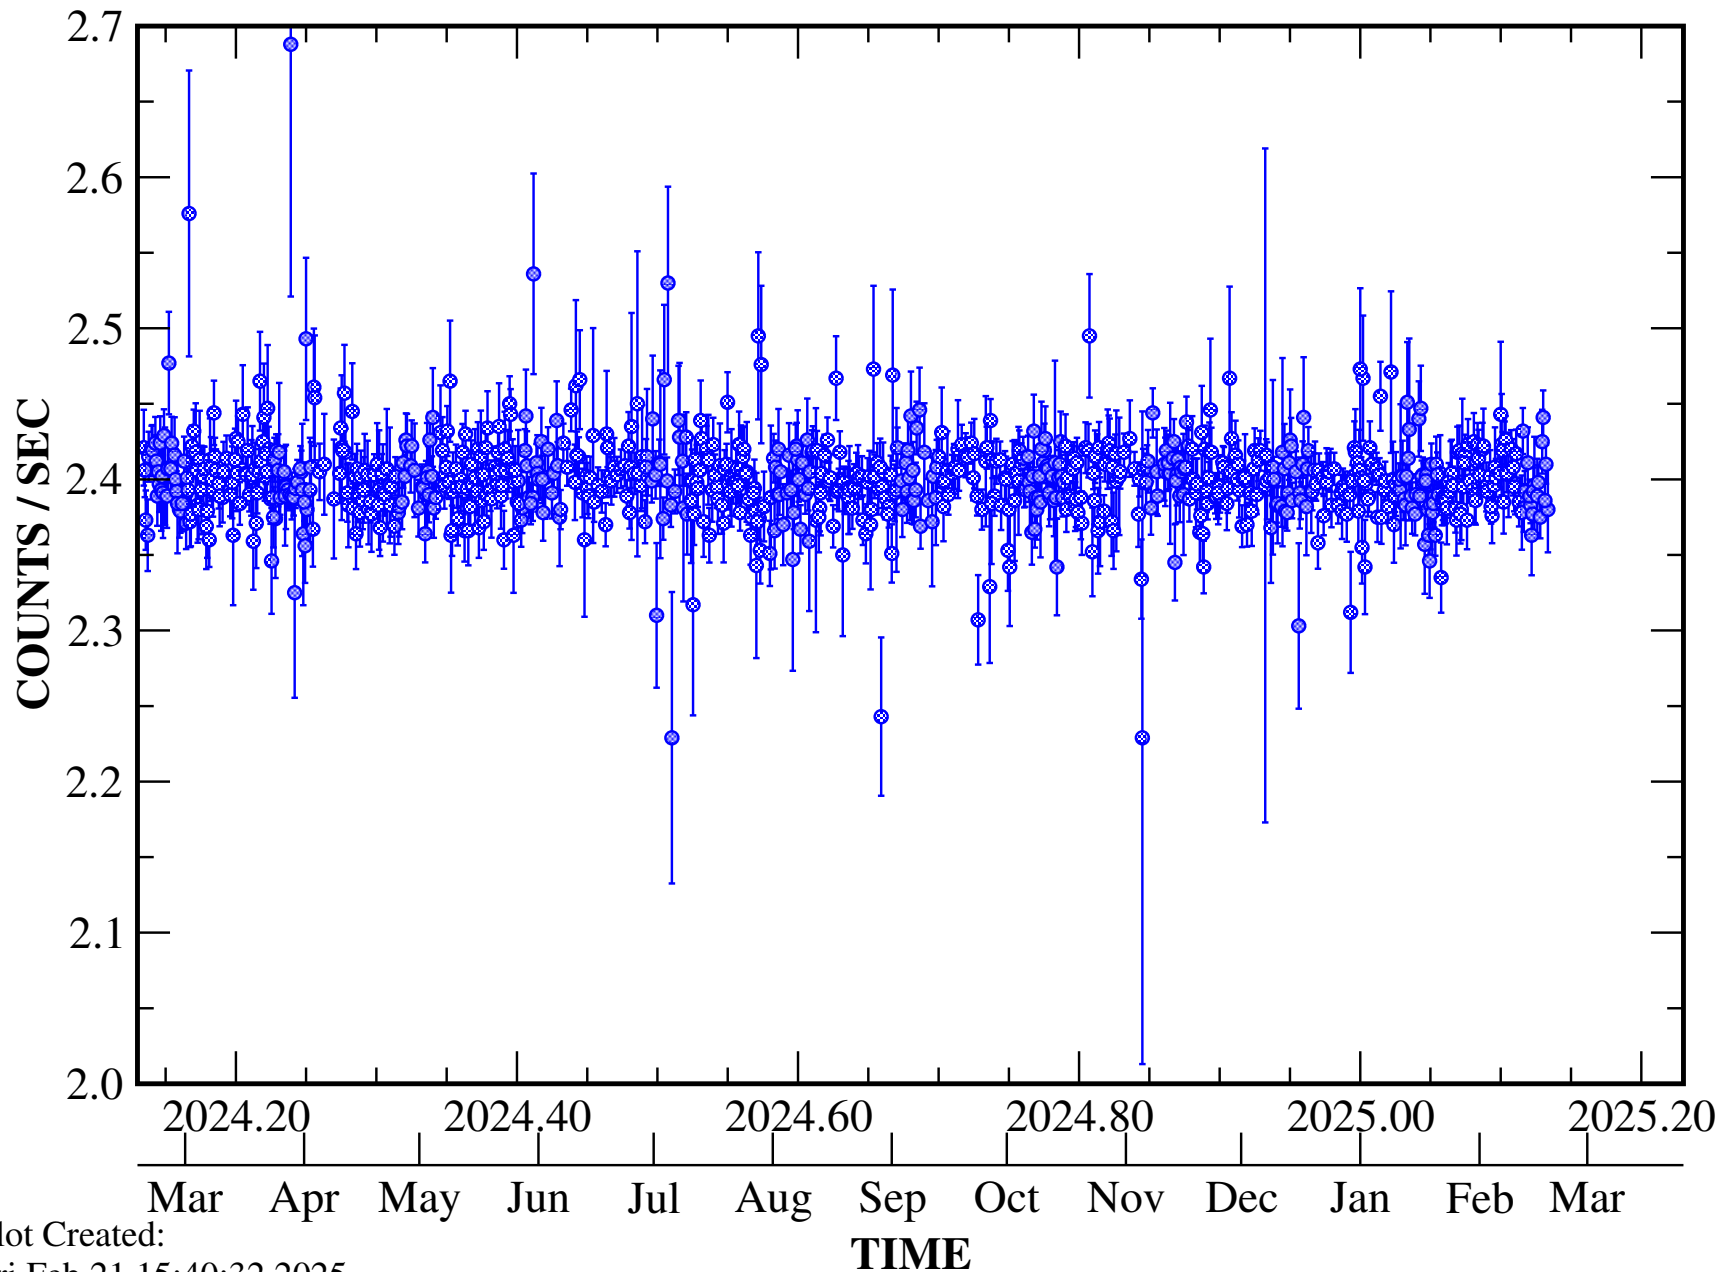

# VOYAGER-2

PGH (6-Hour Avg)

Plot Created:  
Fri Feb 21 15:40:32 2025