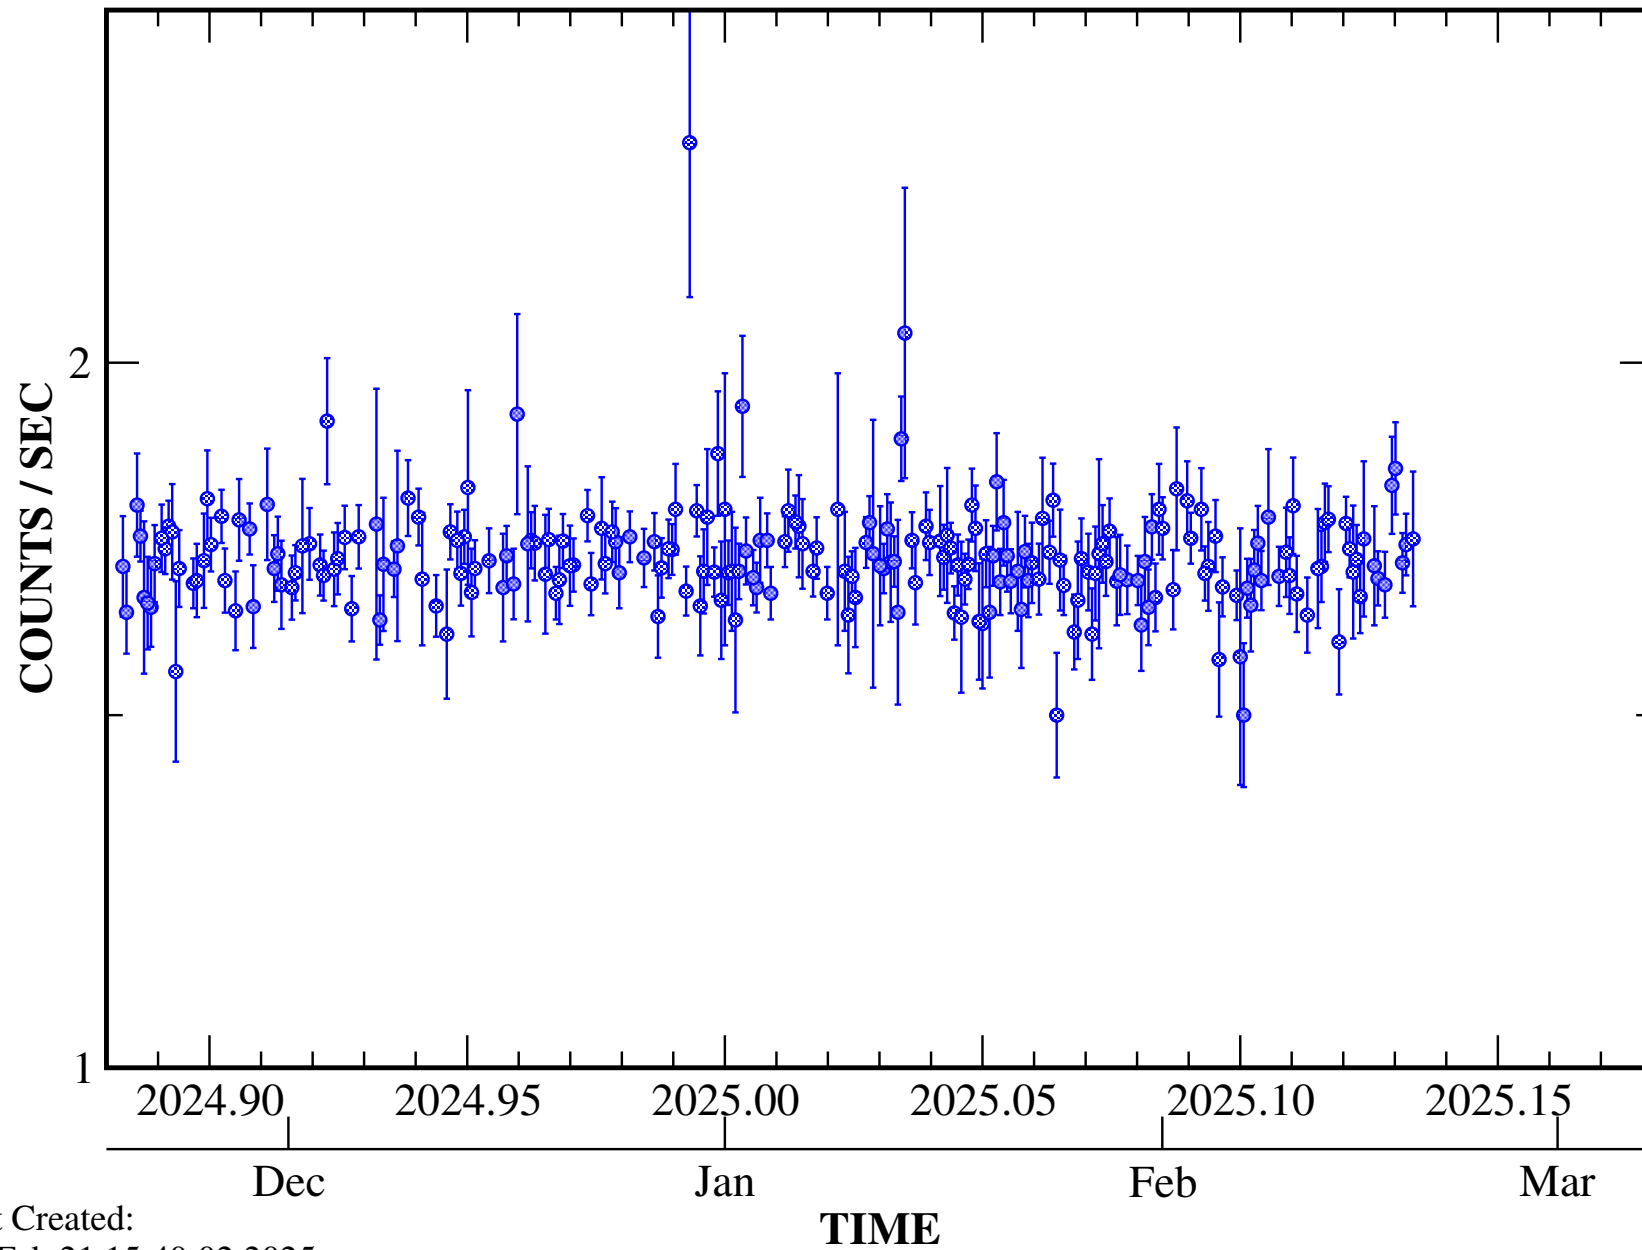

## LA1 (6-Hour Avg)

Plot Created:  
Fri Feb 21 15:40:02 2025