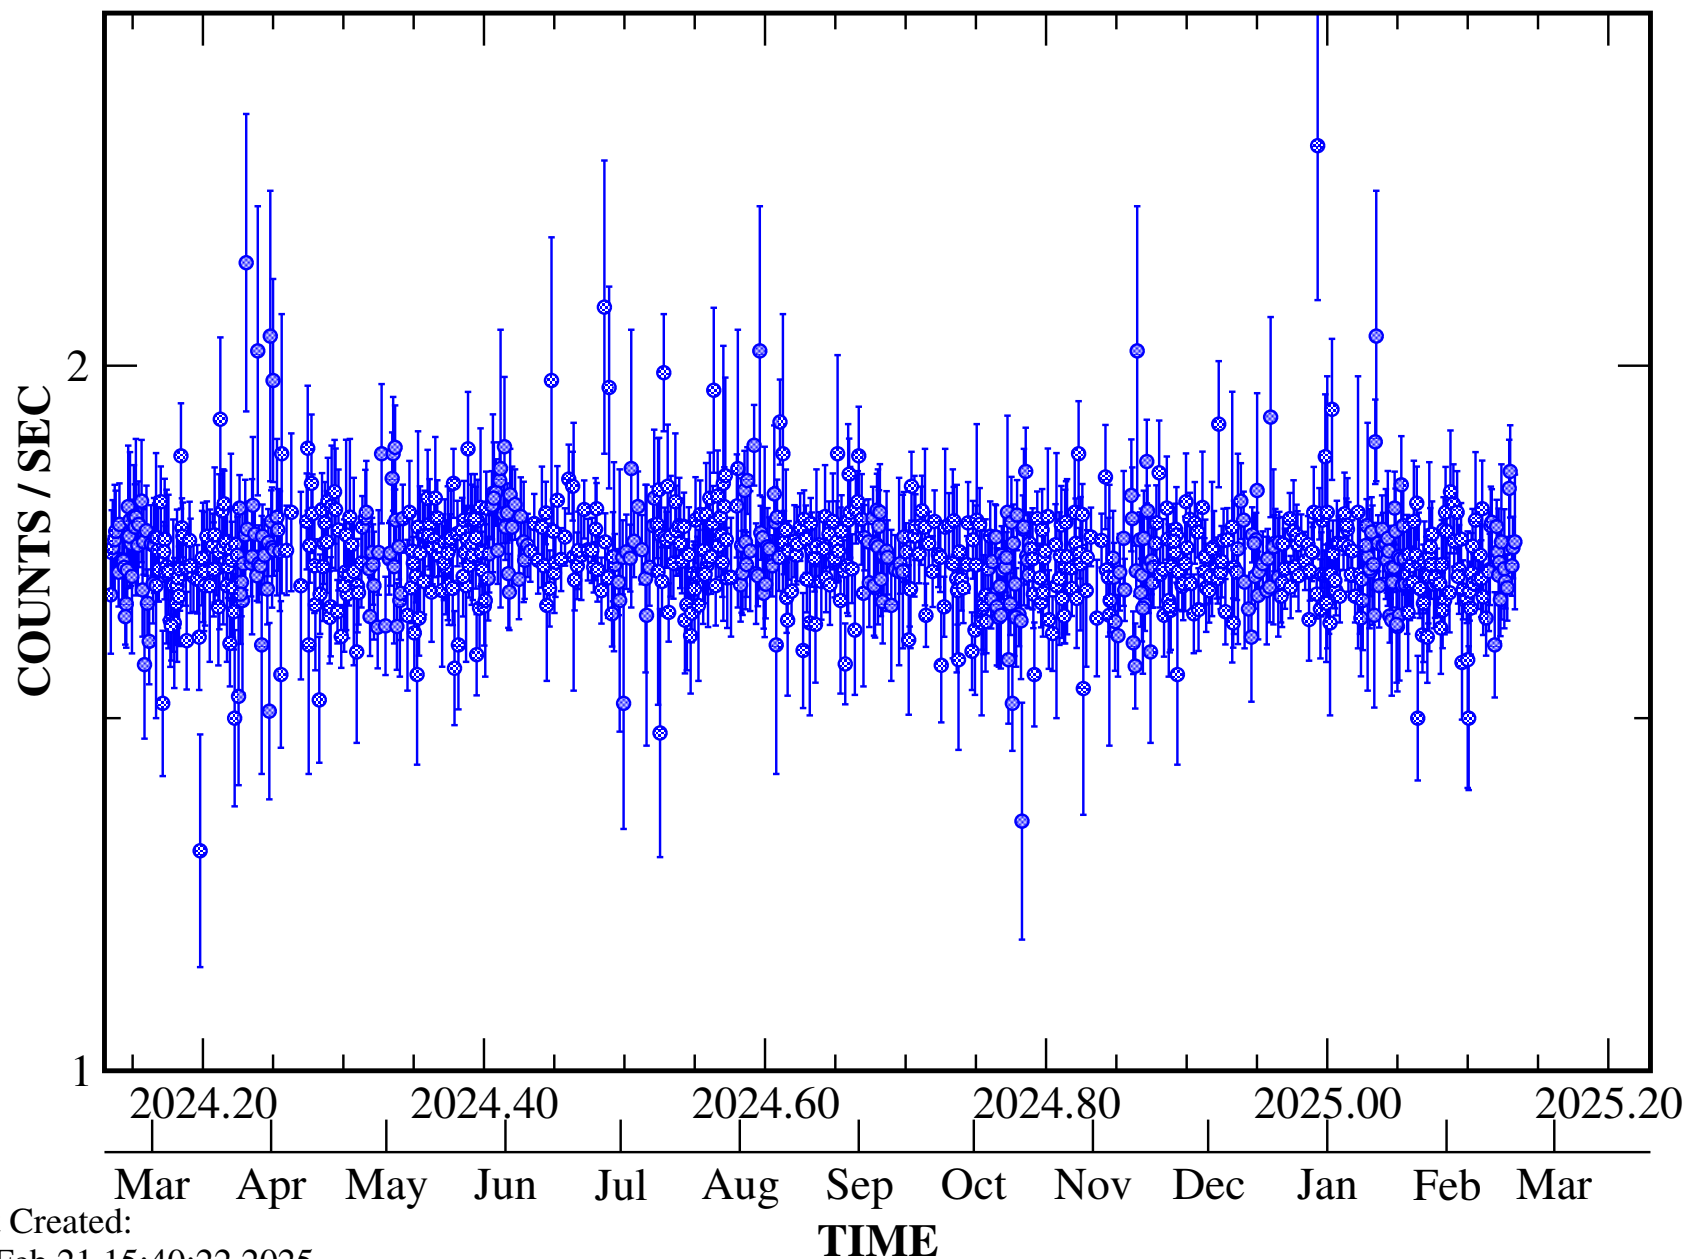

VOYAGER-2

LA1 (6-Hour Avg)

Plot Created:
Fri Feb 21 15:40:22 2025