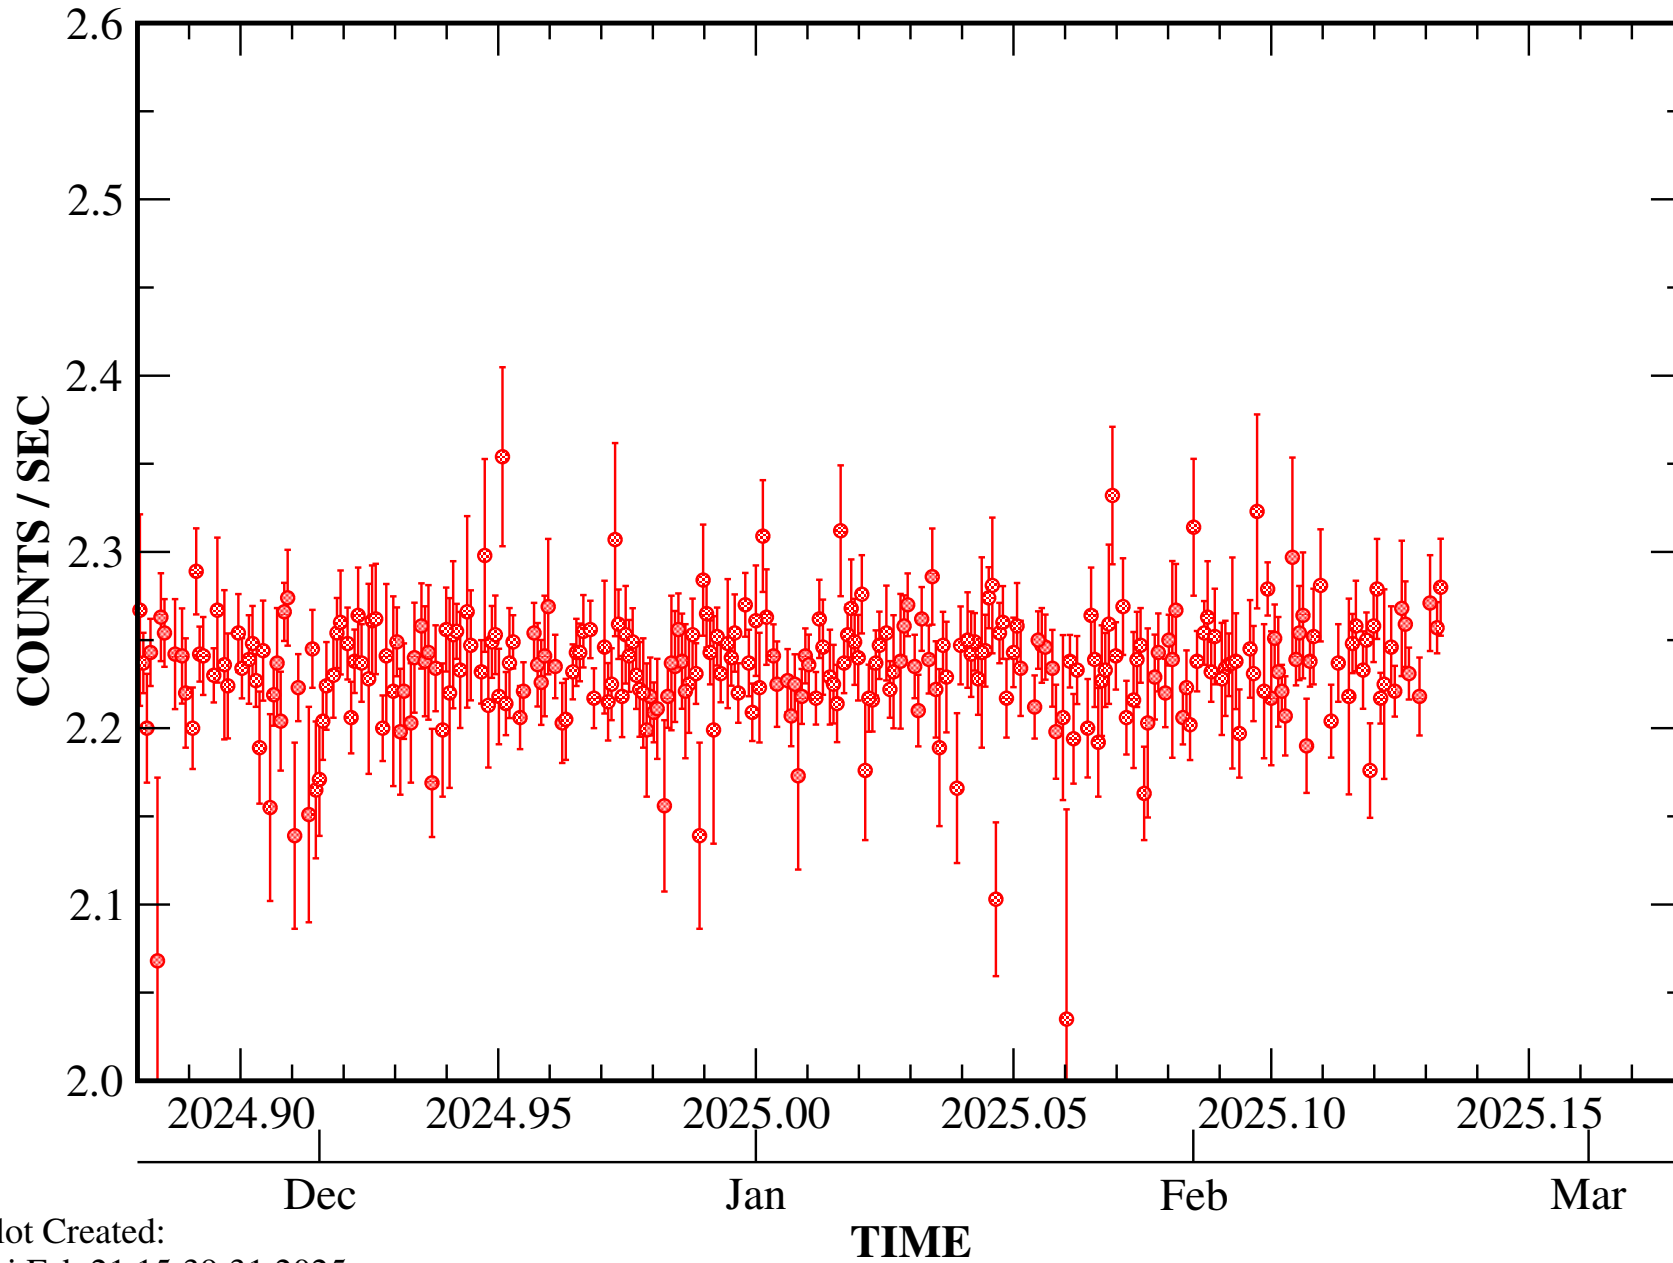

VOYAGER-1

PGH (6-Hour Avg)

Plot Created:
Fri Feb 21 15:39:31 2025