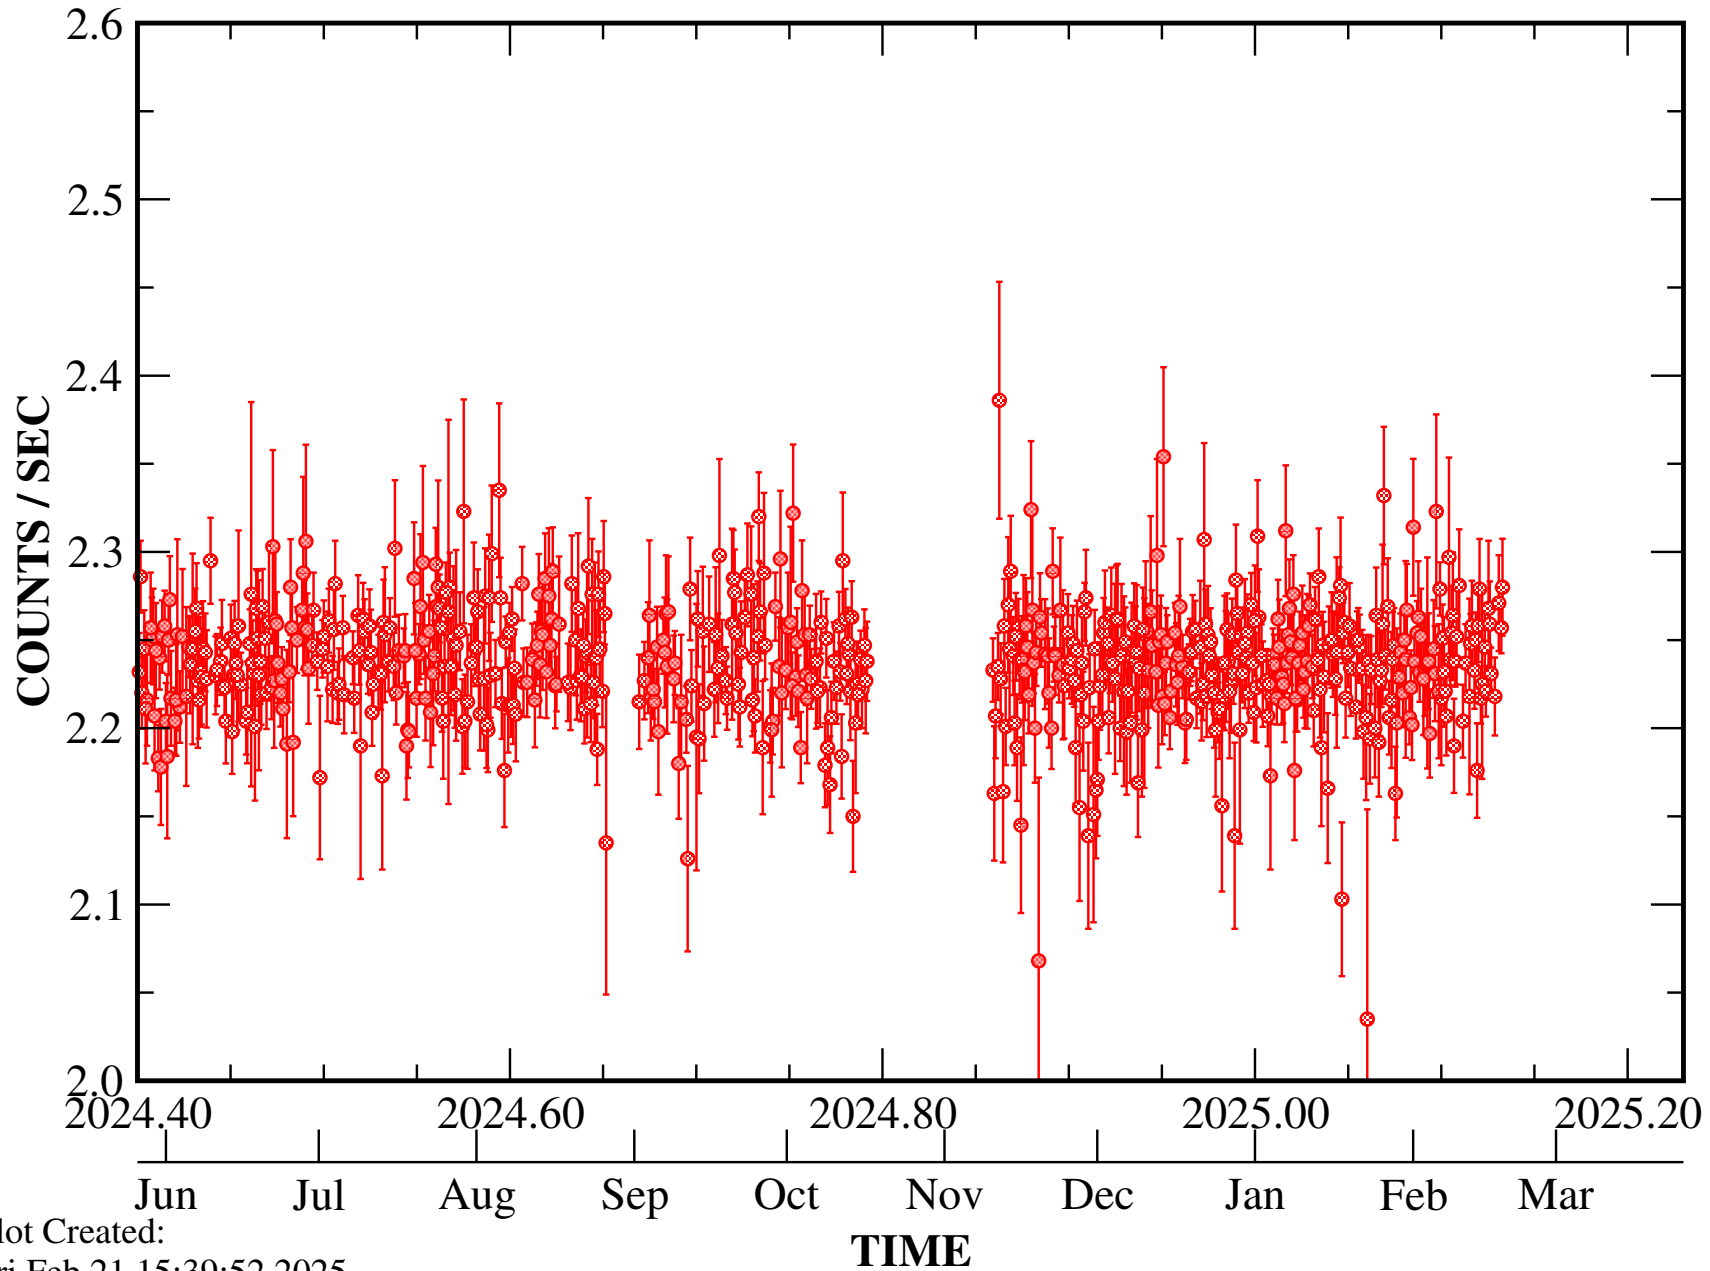

# VOYAGER-1

PGH (6-Hour Avg)

Plot Created:  
Fri Feb 21 15:39:52 2025