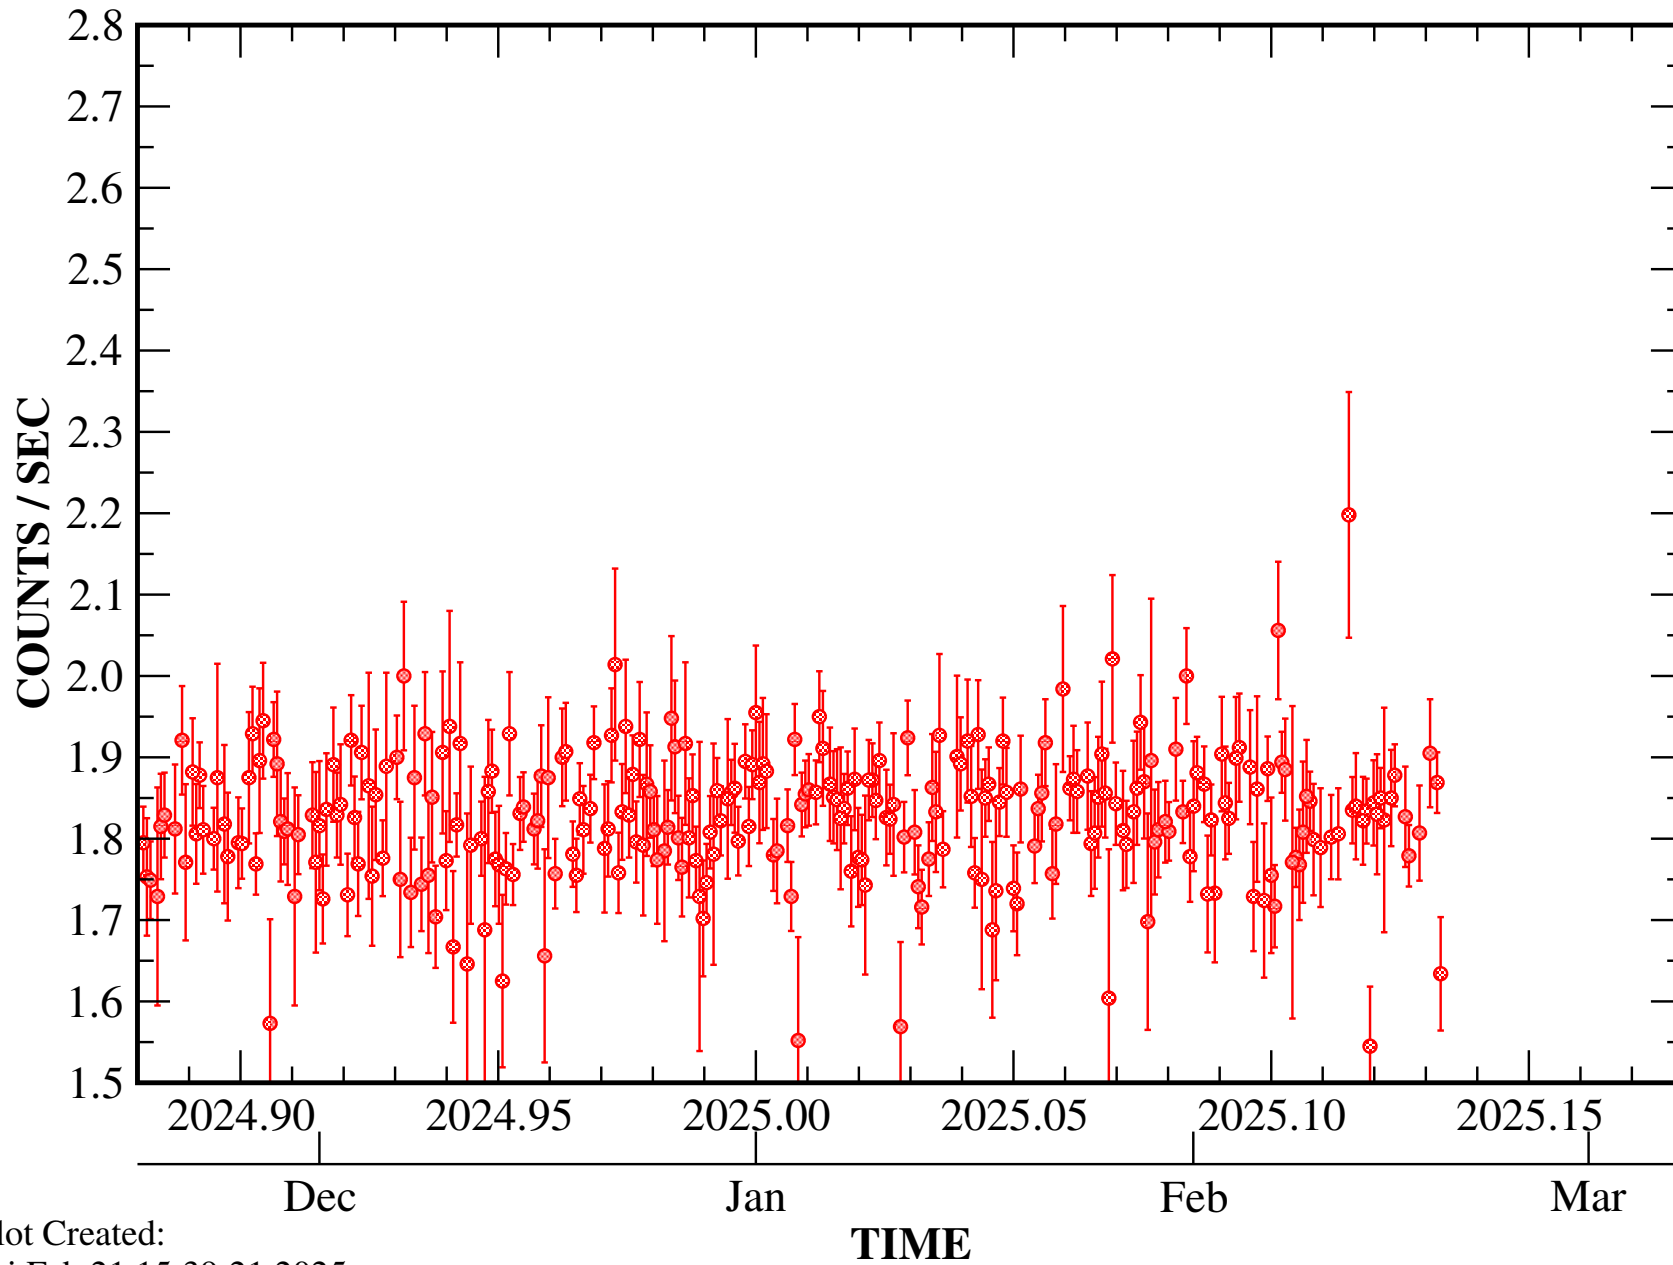

## LA1 (6-Hour Avg)

Plot Created:  
Fri Feb 21 15:39:21 2025