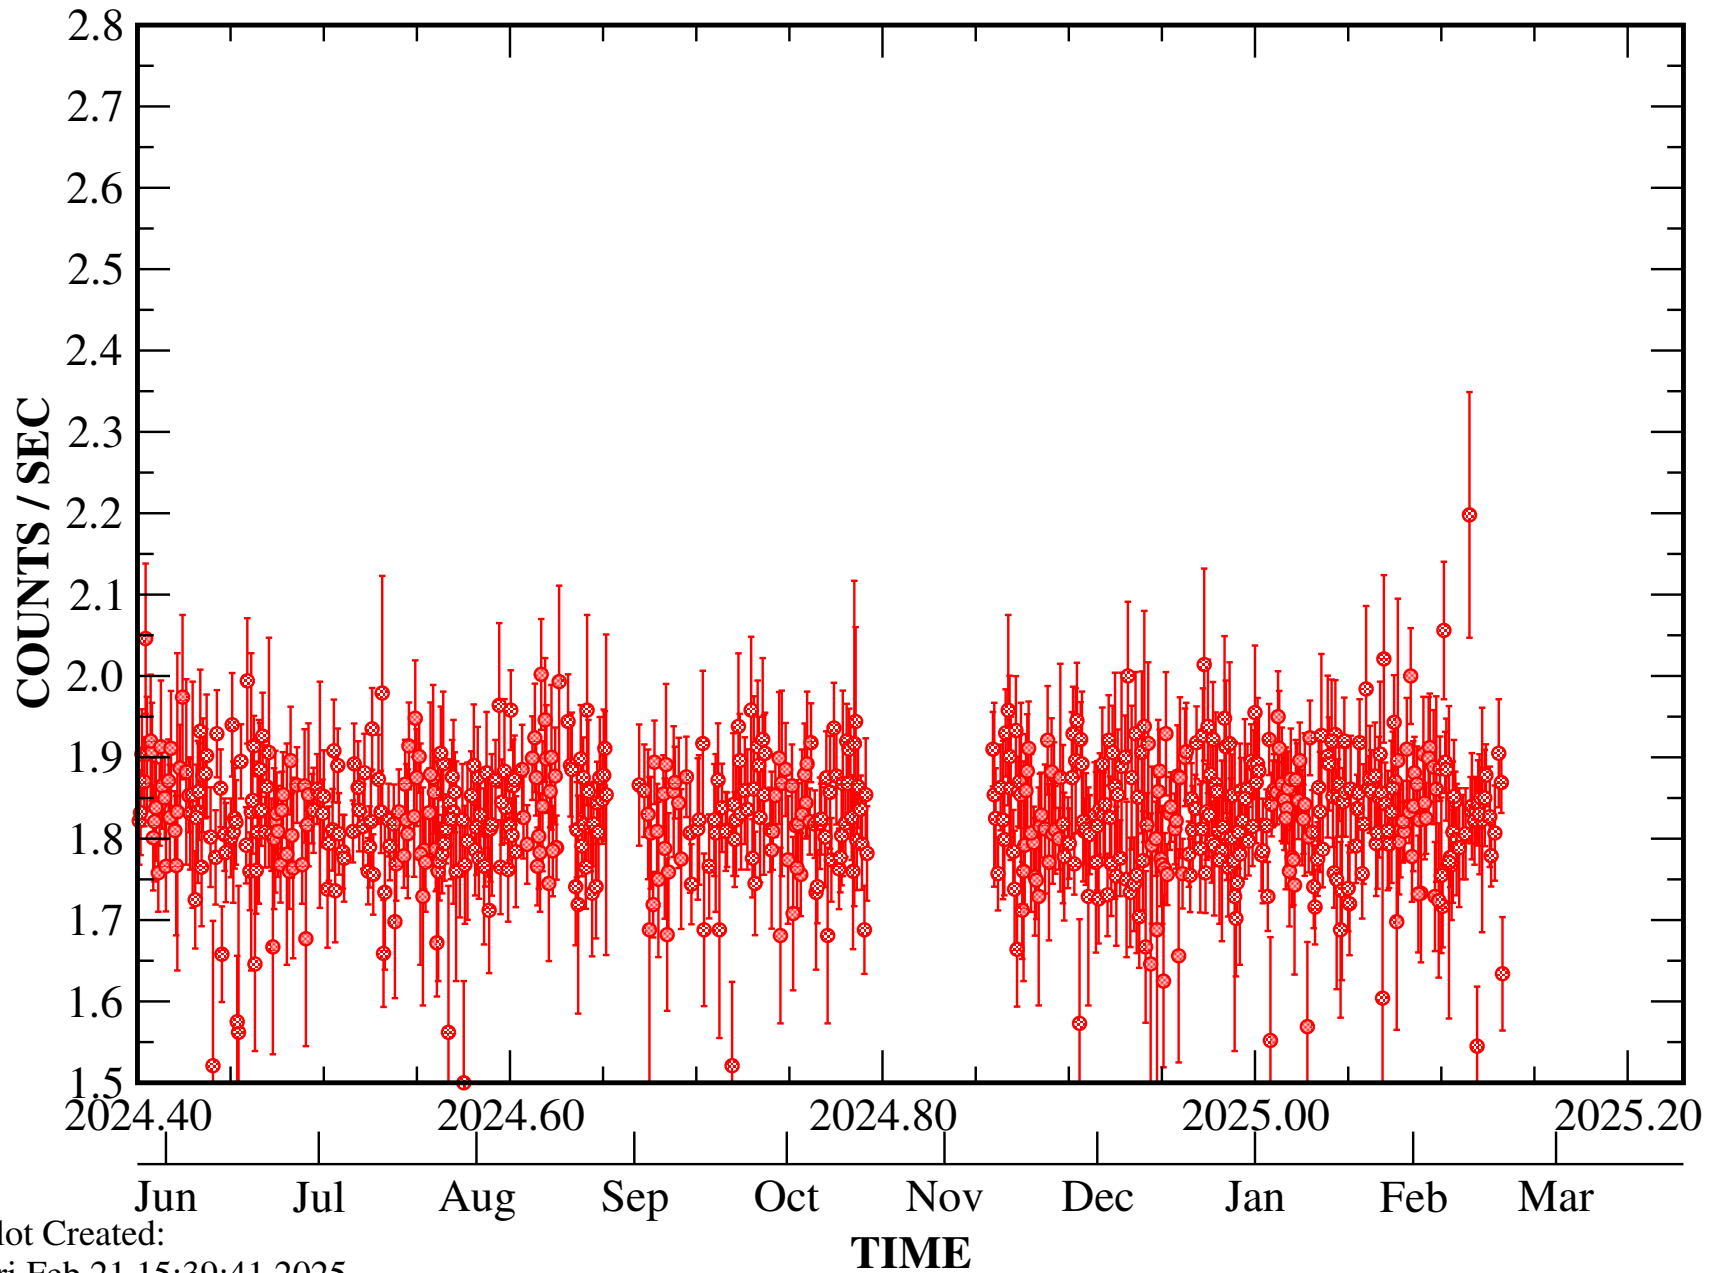

# VOYAGER-1

LA1 (6-Hour Avg)

Plot Created:  
Fri Feb 21 15:39:41 2025