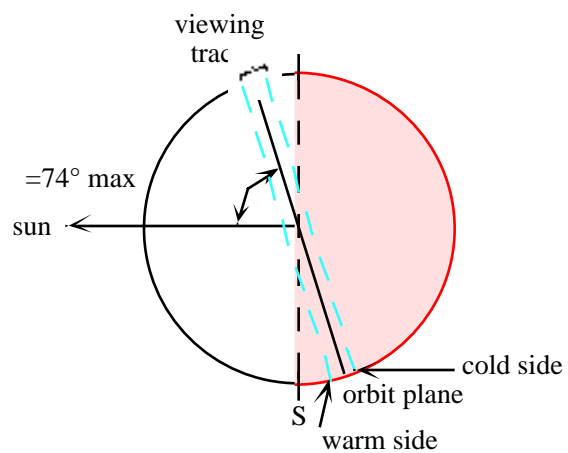

## Section B. Coverage

---

- **Some aspects of TIDI coverage are presented here.**
- **In the following plots, solid symbols represent daytime observations, open symbols are nighttime. Diamonds are sun-side (warm side) and hexes are anti-sun (cold side).**
- **TIDI performs daytime observations when the  $SZA < 80$  degrees at the tangent point, the  $SZA < 90$  degrees at the spacecraft and the solar scattering angle is greater than 15 degrees.**
- **TIDI performs nighttime observations when the  $SZA > 100$  degrees at the tangent point, the  $SZA > 90$  degrees at the spacecraft and the solar scattering angle is greater than 15 degrees.**

# Beta Angle Description

**equinox**

**solstice**