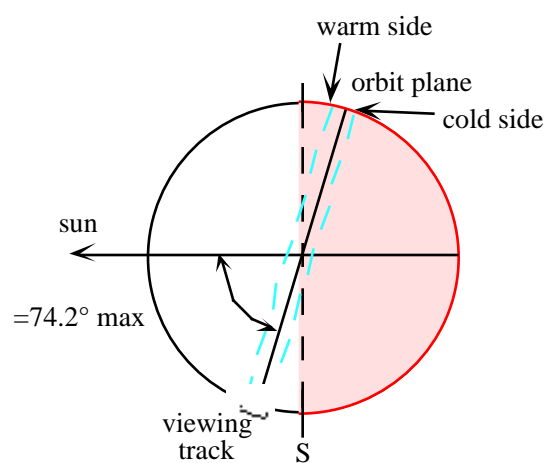

## Section B. Coverage

---

- **Some aspects of TIDI coverage are presented here.**
- **In the following plots, solid symbols represent daytime observations, open symbols are nighttime. Diamonds are sun-side (warm side) and hexes are anti-sun (cold side).**
- **TIDI performs daytime observations when the  $SZA < 80$  degrees at the tangent point, the  $SZA < 90$  degrees at the spacecraft and the solar scattering angle is greater than 15 degrees.**
- **TIDI performs nighttime observations when the  $SZA > 100$  degrees at the tangent point, the  $SZA > 90$  degrees at the spacecraft and the solar scattering angle is greater than 15 degrees.**

# Beta Angle Description

**equinox**

**solstice**