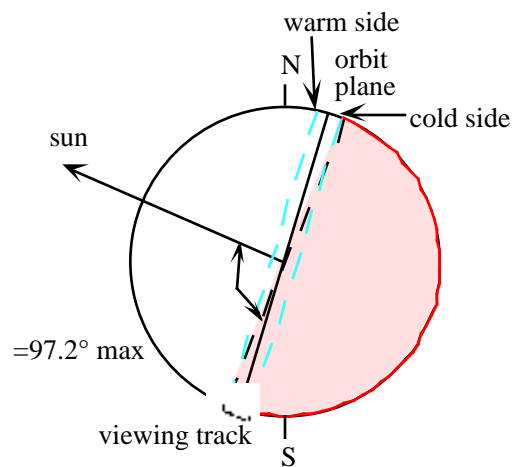

## Section B. Coverage

---

- **Some aspects of TIDI coverage are presented here.**
- **In the following plots, solid symbols represent daytime observations, open symbols are nighttime. Diamonds are sun-side (warm side) and hexes are anti-sun (cold side).**
- **TIDI performs daytime observations when the  $SZA < 80$  degrees at the tangent point, the  $SZA < 90$  degrees at the spacecraft and the solar scattering angle is greater than 15 degrees.**
- **TIDI performs nighttime observations when the  $SZA > 100$  degrees at the tangent point, the  $SZA > 90$  degrees at the spacecraft and the solar scattering angle is greater than 15 degrees.**

# Beta Angle Description

**equinox**

**solstice**

# Warm Side Tangent Point Latitude Limits (sc\_sza<90) & (tp\_sza<80) & (tp\_scat>15)

Plot produced 4-Jun-1997