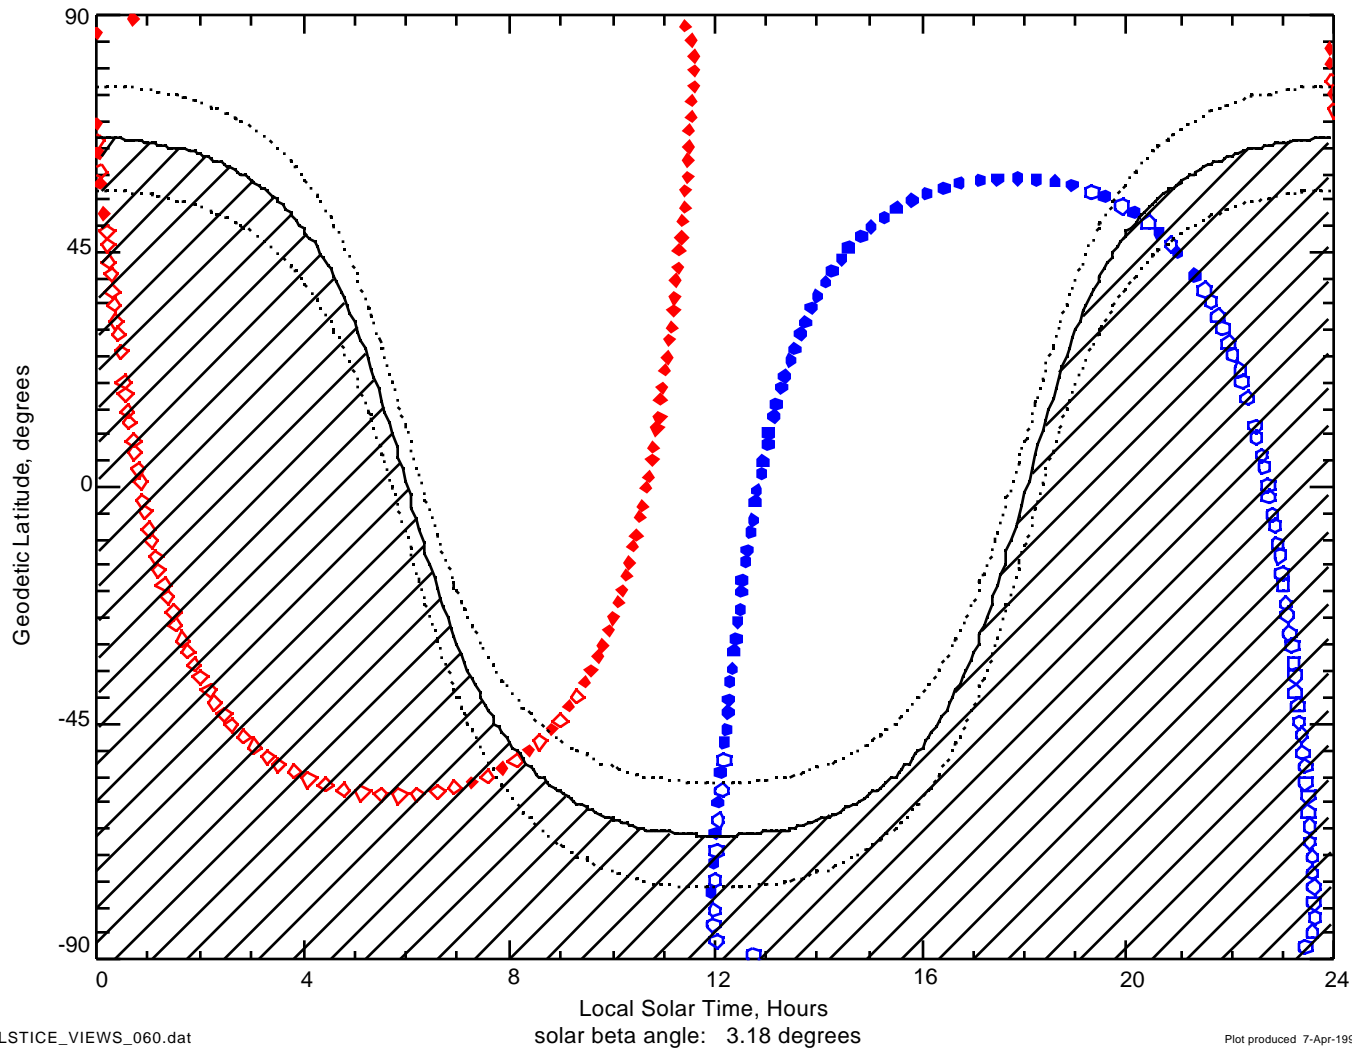

TIDI

TIDI Coverage at Summer Solstice Angle Near 0