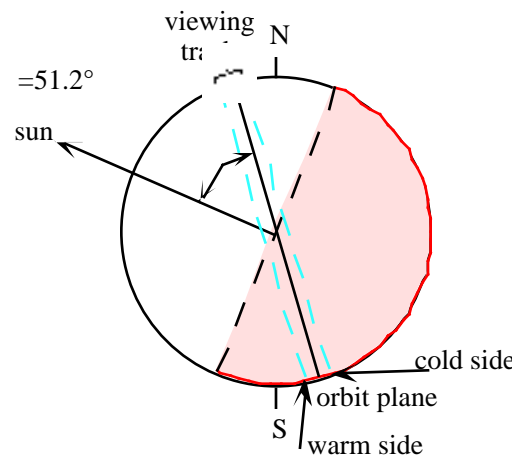

## Section B. Coverage

---

- **Some aspects of TIDI coverage are presented here.**
- **In the following plots, solid symbols represent daytime observations, open symbols are nighttime. Diamonds are sun-side (warm side) and hexes are anti-sun (cold side).**
- **TIDI performs daytime observations when the  $SZA < 80$  degrees at the tangent point, the  $SZA < 90$  degrees at the spacecraft and the solar scattering angle is greater than 15 degrees.**
- **TIDI performs nighttime observations when the  $SZA > 100$  degrees at the tangent point, the  $SZA > 90$  degrees at the spacecraft and the solar scattering angle is greater than 15 degrees.**

# Beta Angle Description

**equinox**

**solstice**

# Warm Side Tangent Point Latitude Limits (sc\_sza<90) & (tp\_sza<80) & (tp\_scat>15)

Plot produced 4-Jun-1997

# Cold Side Tangent Point Latitude Limits (sc\_sza<90) & (tp\_sza<80) & (tp\_scat>15)

Plot produced 4-Jun-1997