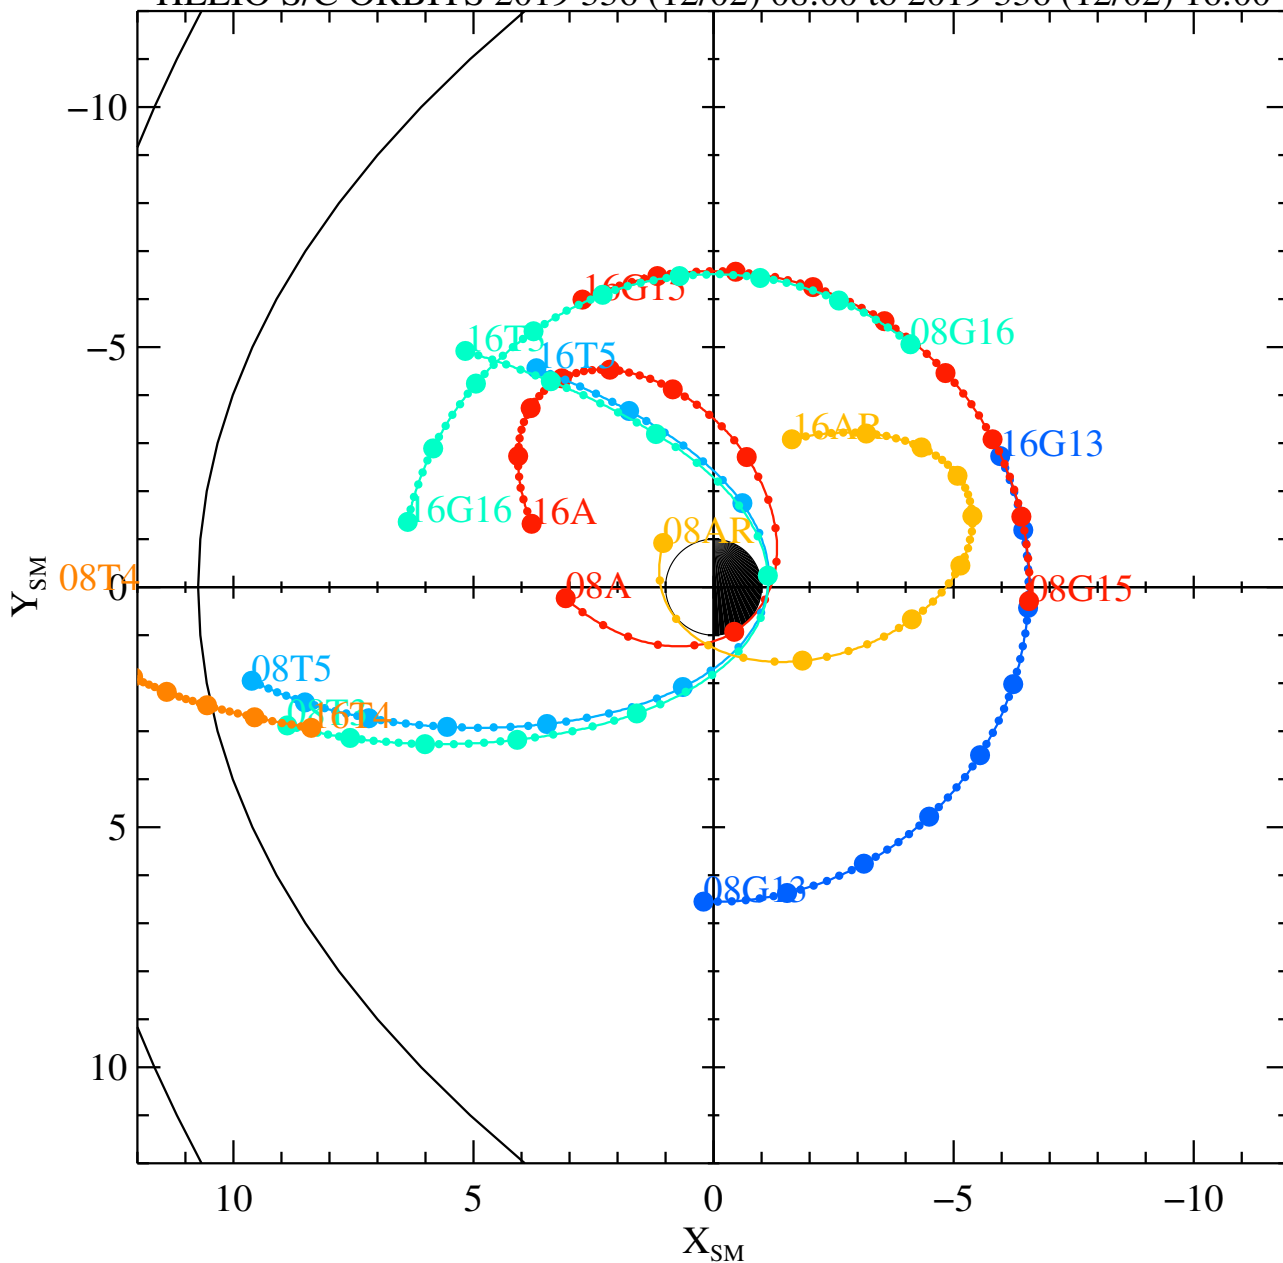

HELIO S/C ORBITS 2019 336 (12/02) 08:00 to 2019 336 (12/02) 16:00

Tue Dec 31 13:21:42 2019

RBSPA-A, RBSPB-B, THEMISA-T5, THEMISD-T3, THEMISE-T4, CLUSTER4-C4, GOES13-G13, GOES15-G15, GOES16-G16, MMS1-MMS1, GEO