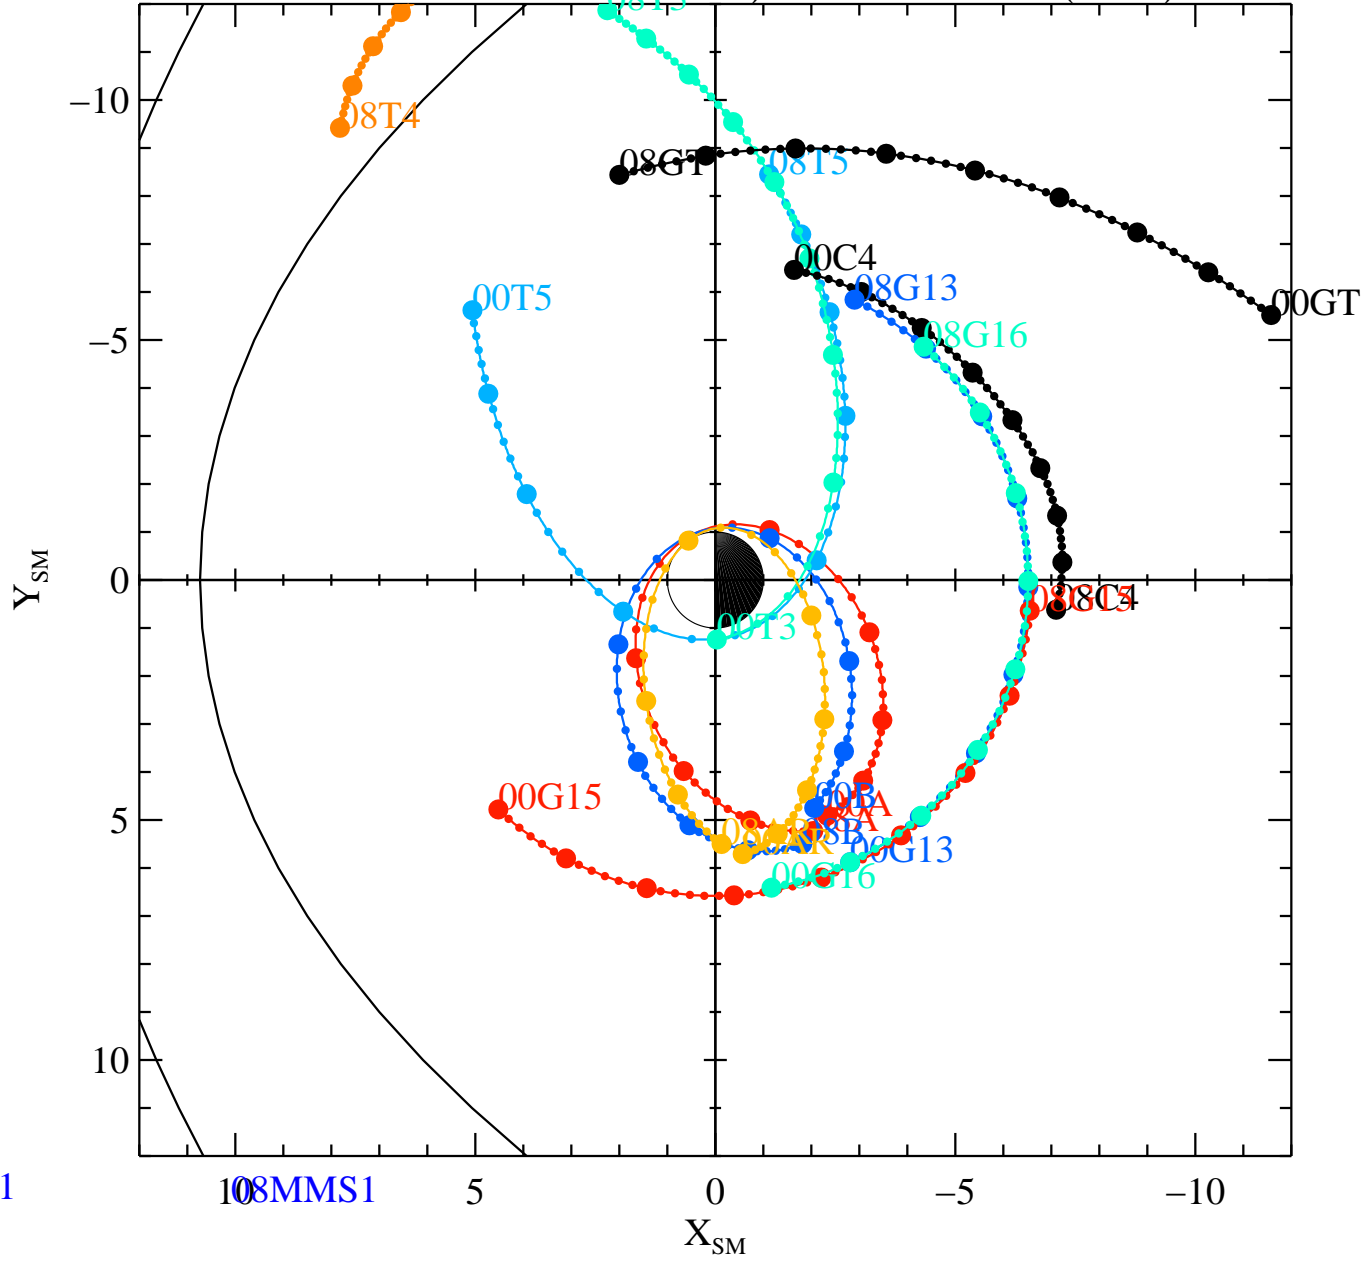

HELIO S/C ORBITS 2018 361 (12/27) 00:00 to 2018 361 (12/27) 08:00

Sat Jan 26 13:49:24 2019
00MMS1

RBSPA-A, RBSPB-B, THEMISA-T5, THEMISD-T3, THEMISE-T4, CLUSTER4-C4, GOES13-G13, GOES15-G15, GOES16-G16, MMS1-MMS1