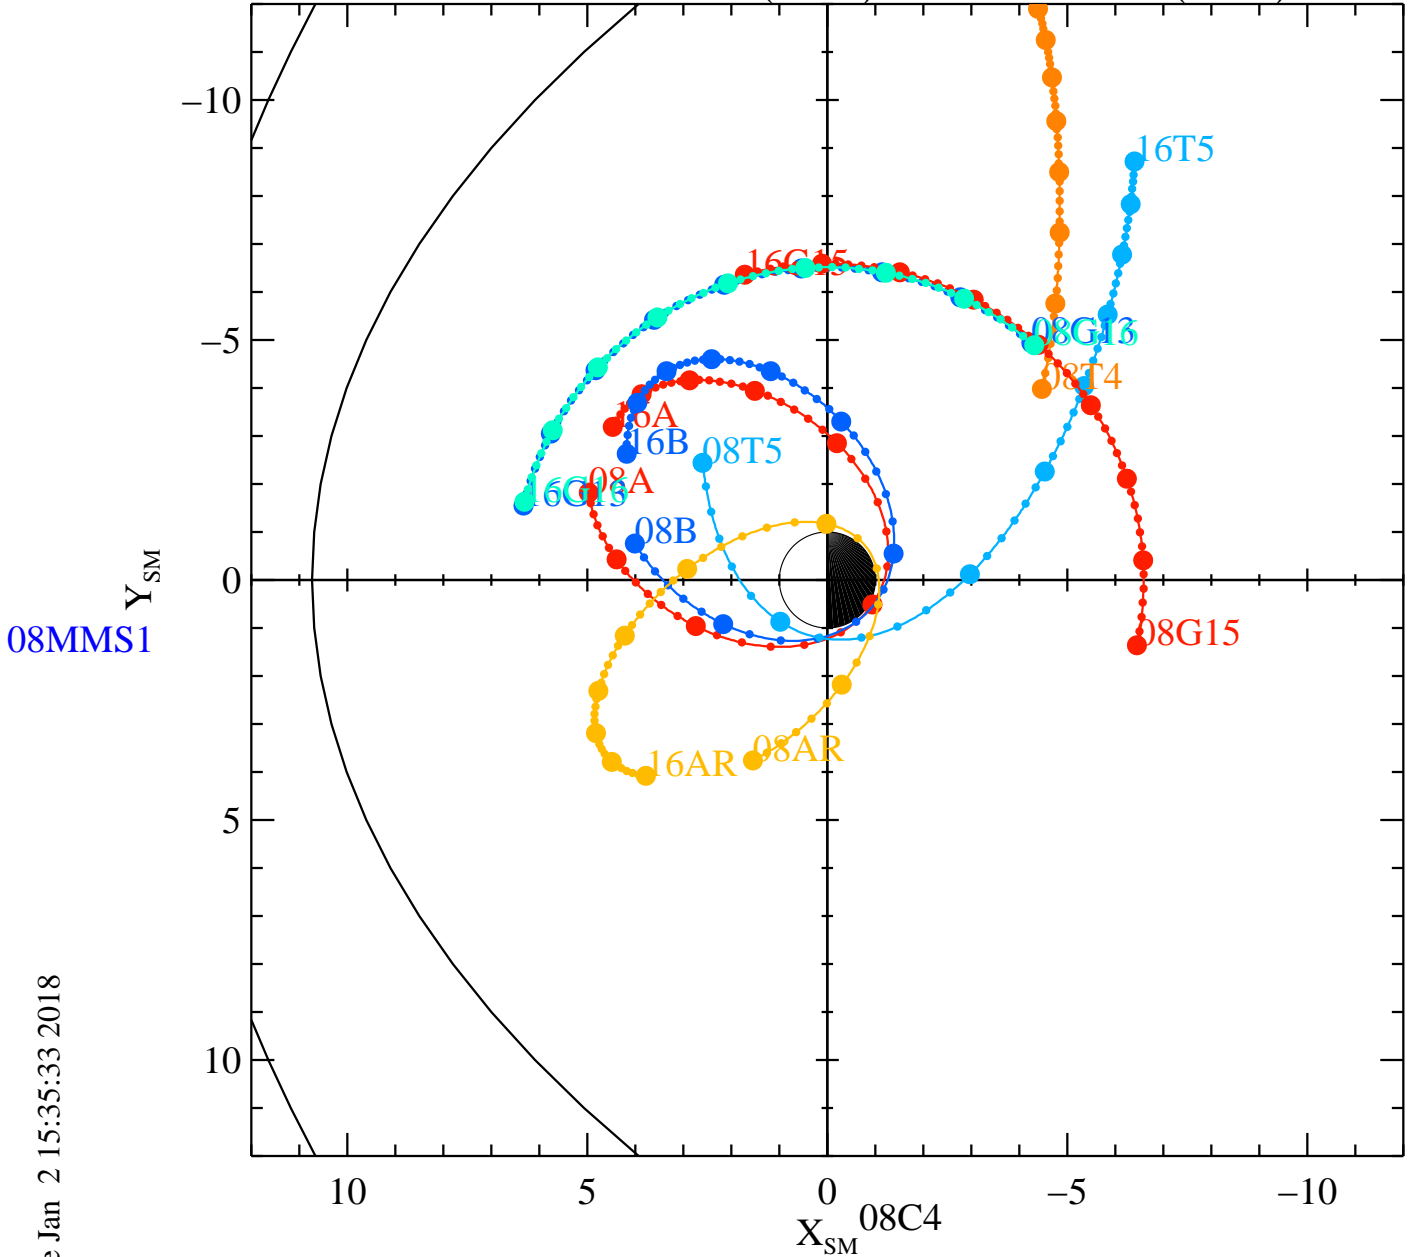

HELIO S/C ORBITS 2017 358 (12/24) 08:00 to 2017 358 (12/24) 16:00

Tue Jan 2 15:35:33 2018

RBSPA-A, RBSPB-B, THEMISA-T5, THEMISD-T3, THEMISE-T4, CLUSTER4-C4, GOES13-G13, GOES15-G15, GOES16-G16, MMS1-MM