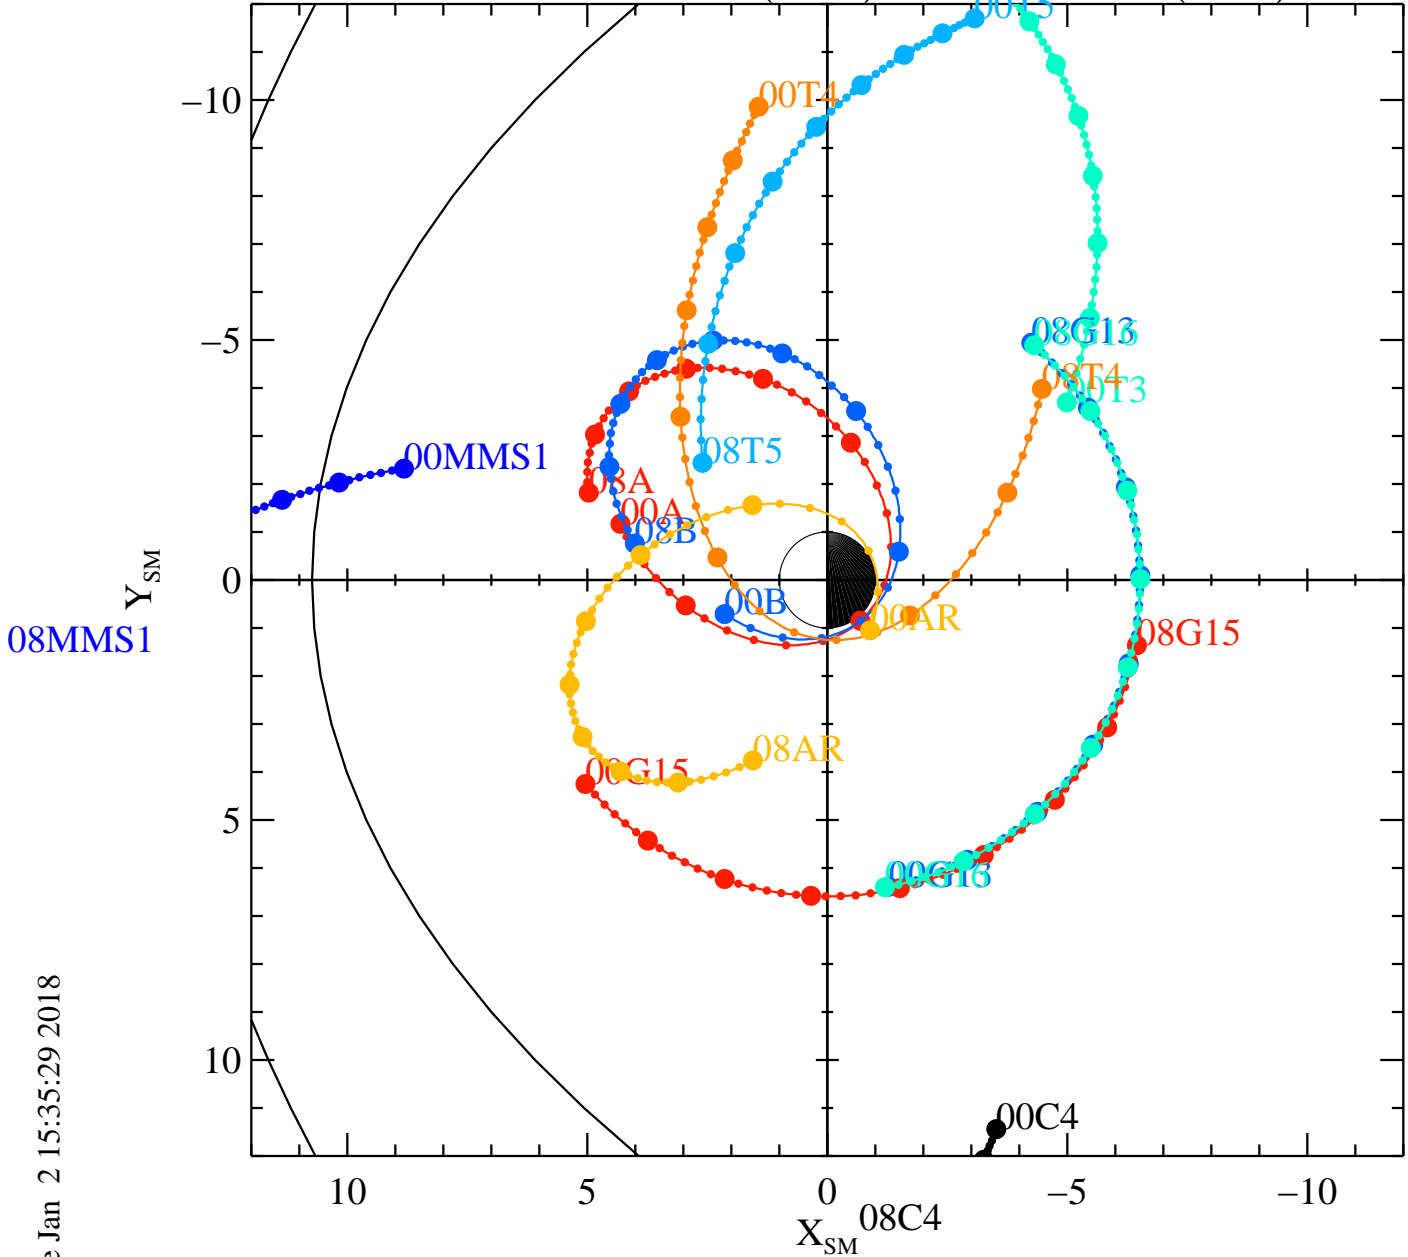

HELIO S/C ORBITS 2017 358 (12/24) 00:00 to 2017 358 (12/24) 08:00

Tue Jan 2 15:35:29 2018

RBSPA-A, RBSPB-B, THEMISA-T5, THEMISD-T3, THEMISE-T4, CLUSTER4-C4, GOES13-G13, GOES15-G15, GOES16-G16, MMS1-MM