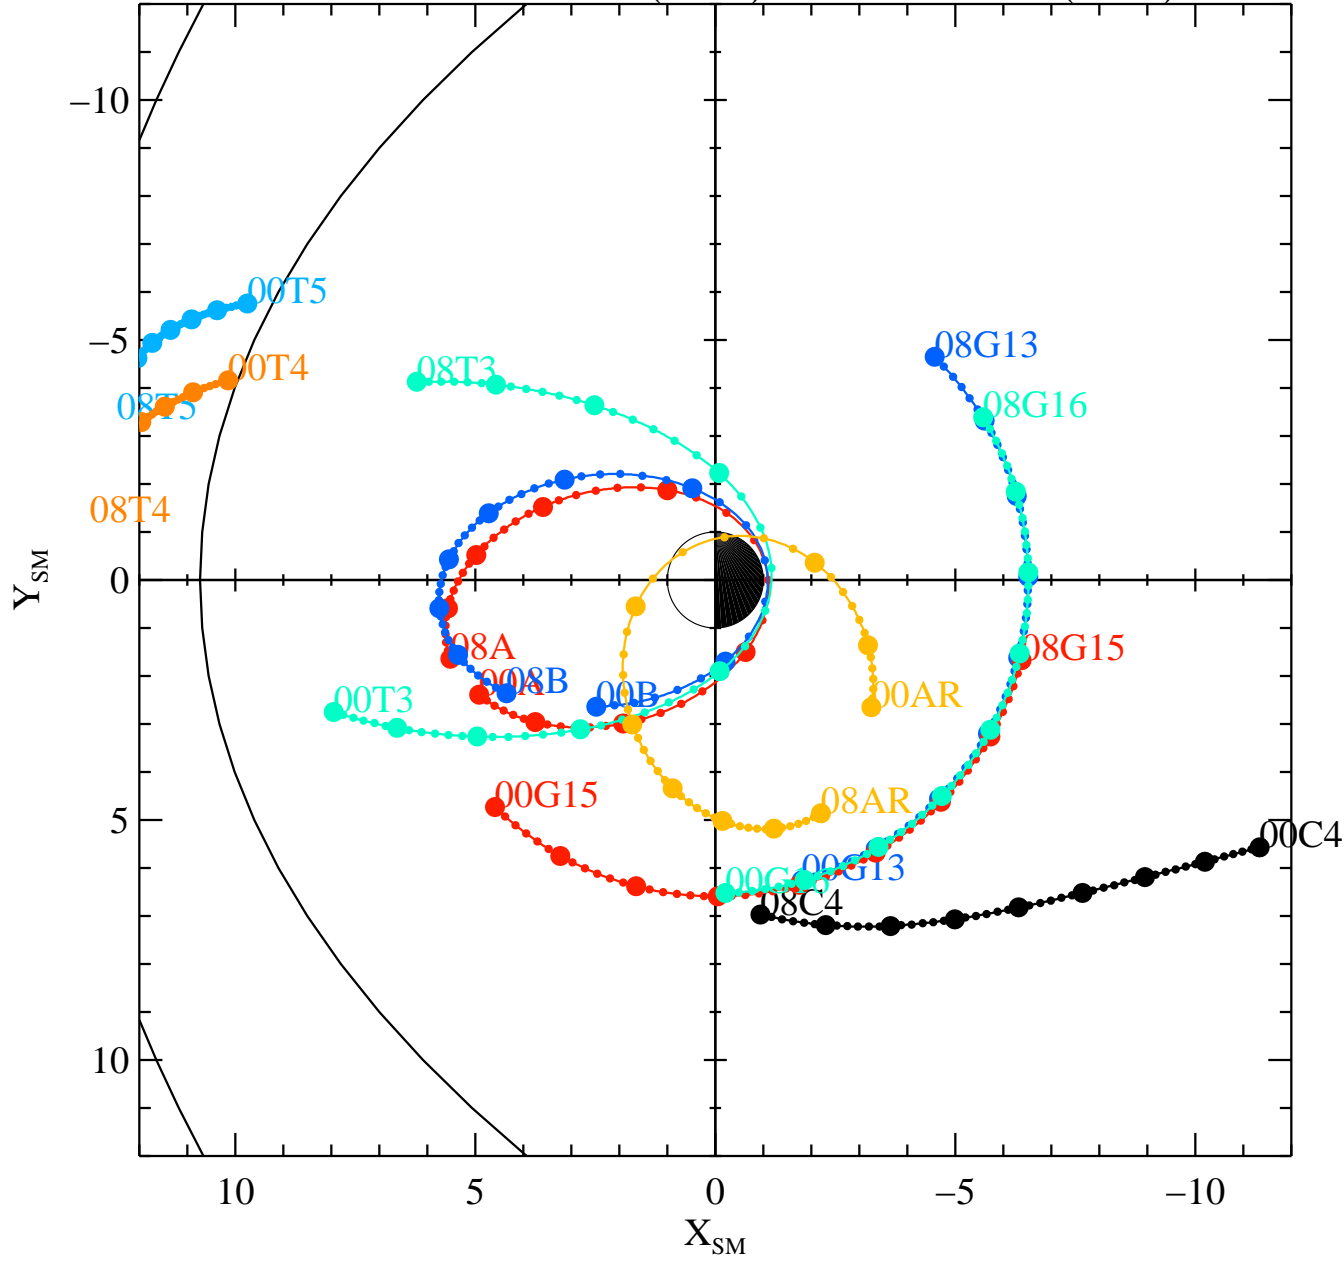

HELIO S/C ORBITS 2017 255 (09/12) 00:00 to 2017 255 (09/12) 08:00

Thu Oct 12 14:31:23 2017

RBSPA-A, RBSPB-B, THEMISA-T5, THEMISD-T3, THEMISE-T4, CLUSTER4-C4, GOES13-G13, GOES15-G15, GOES16-G16, MMS1-MM