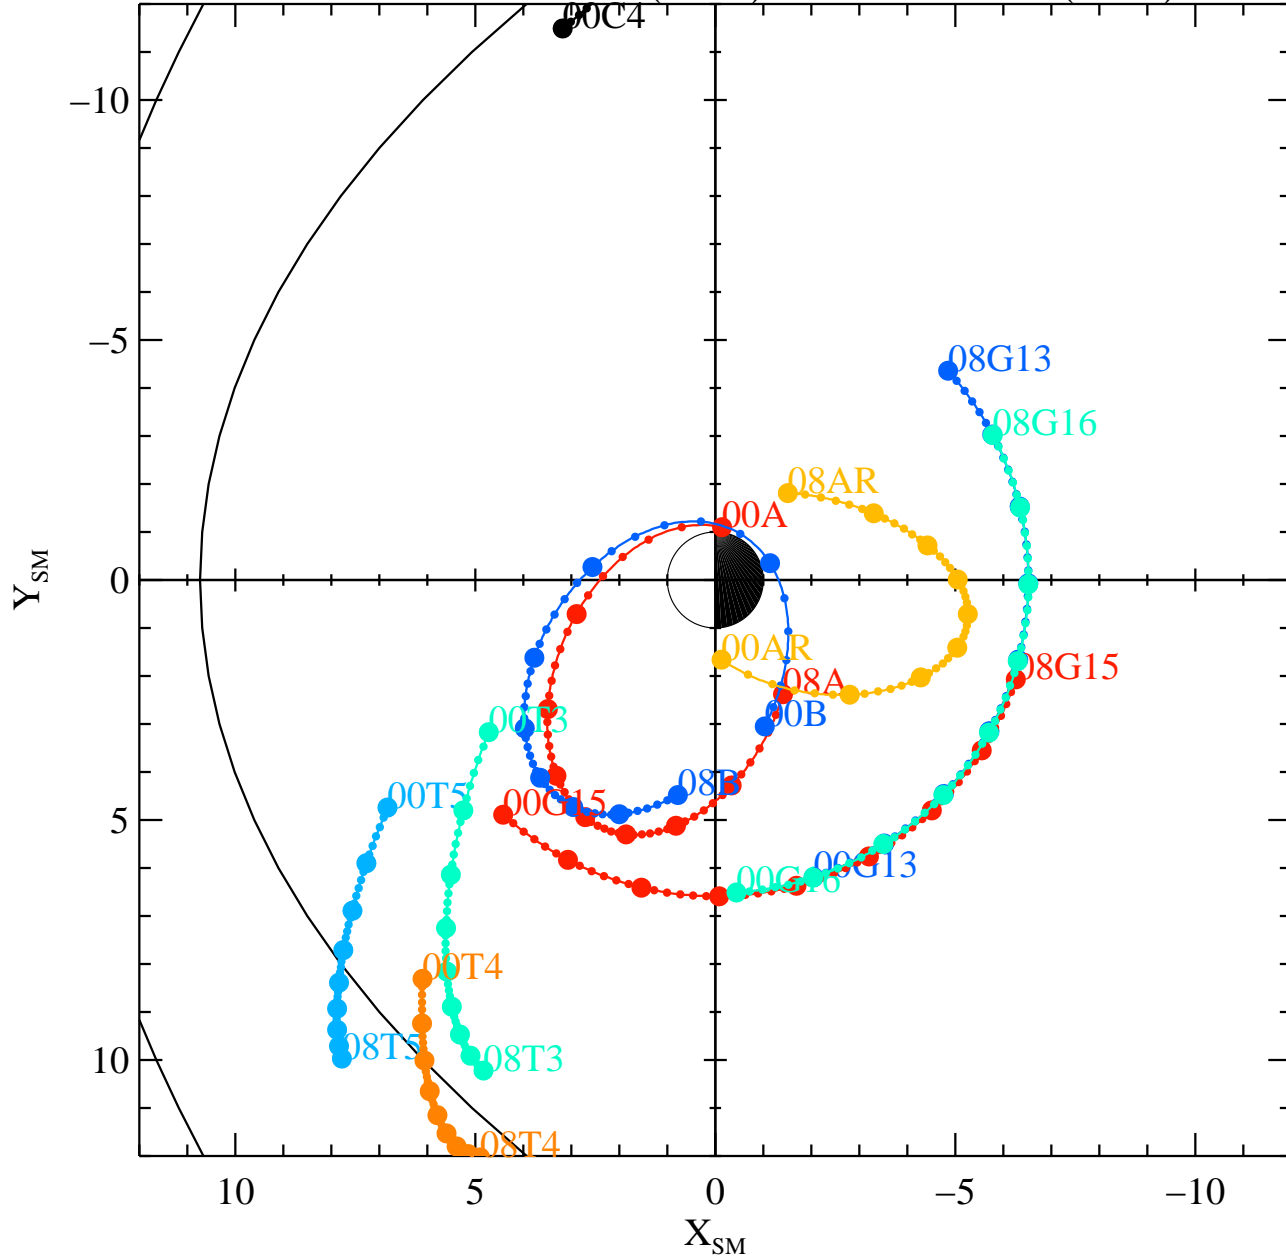

HELIO S/C ORBITS 2017 166 (06/15) 00:00 to 2017 166 (06/15) 08:00

00MMS1

08MMS1

Sat Jul 15 14:34:06 2017

RBSPA-A, RBSPB-B, THEMISA-T5, THEMISD-T3, THEMISE-T4, CLUSTER4-C4, GOES13-G13, GOES15-G15, GOES16-G16, MMS1-MMS1