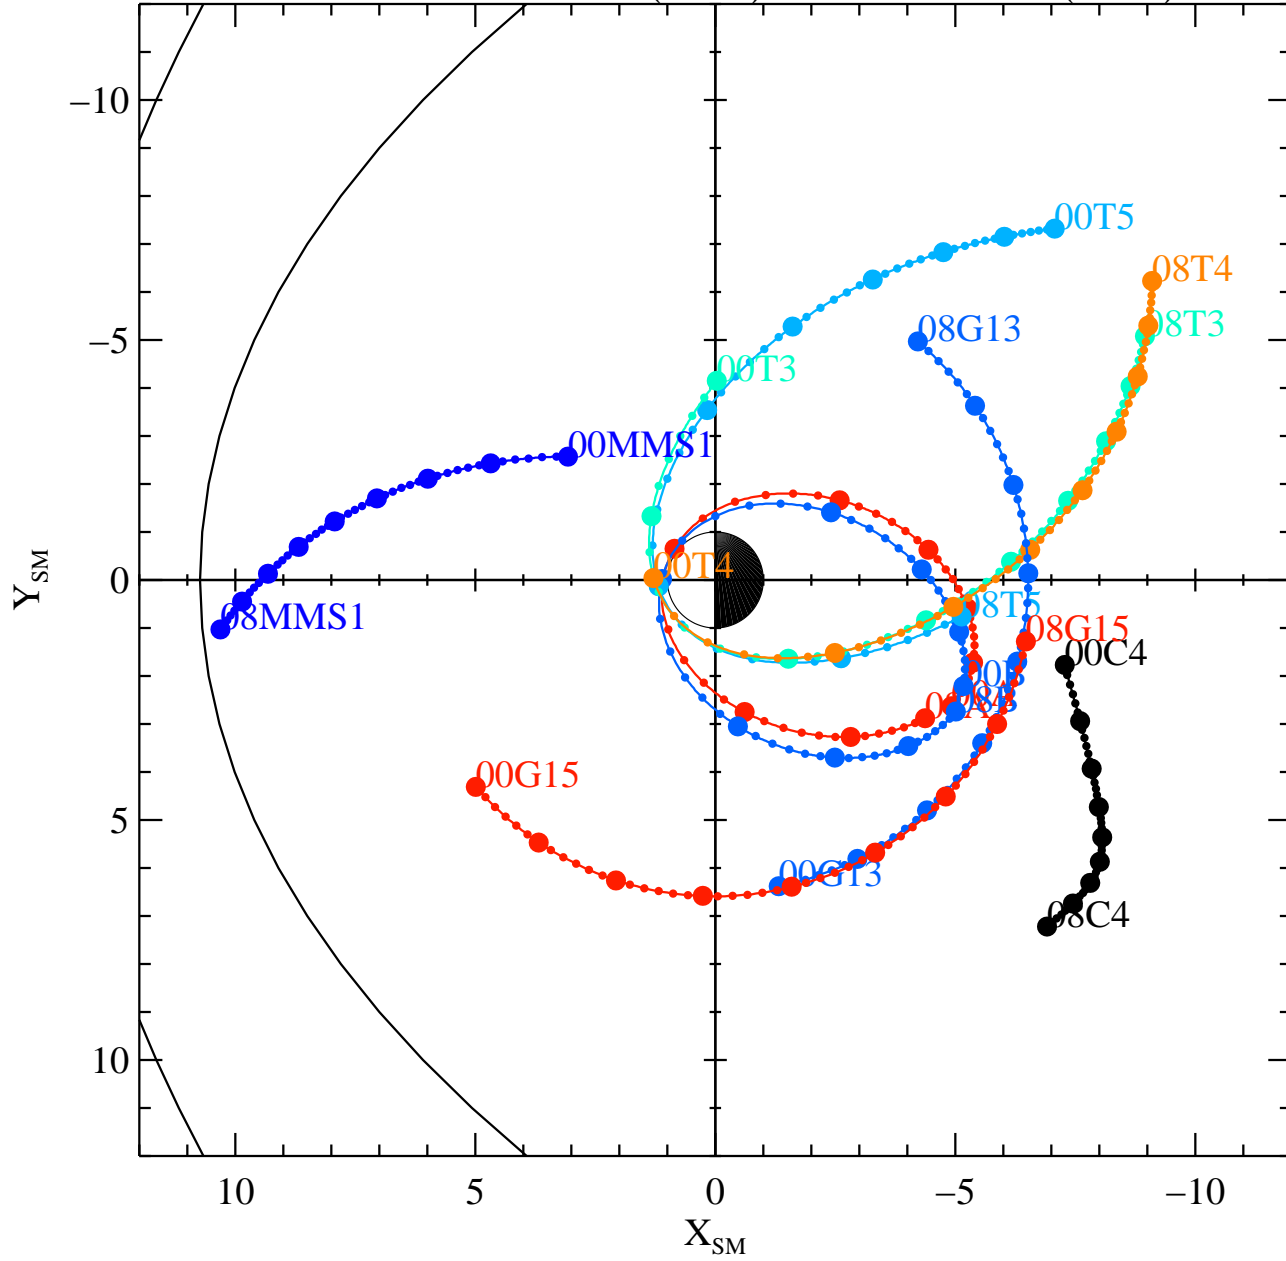

HELIO S/C ORBITS 2016 355 (12/20) 00:00 to 2016 355 (12/20) 08:00

Fri Mar 10 12:48:15 2017

RBSPA-A, RBSPB-B, THEMISA-T5, THEMISD-T3, THEMISE-T4, CLUSTER4-C4, GOES13-G13, GOES15-G15, MMS1-MMS1, GEOTAIL