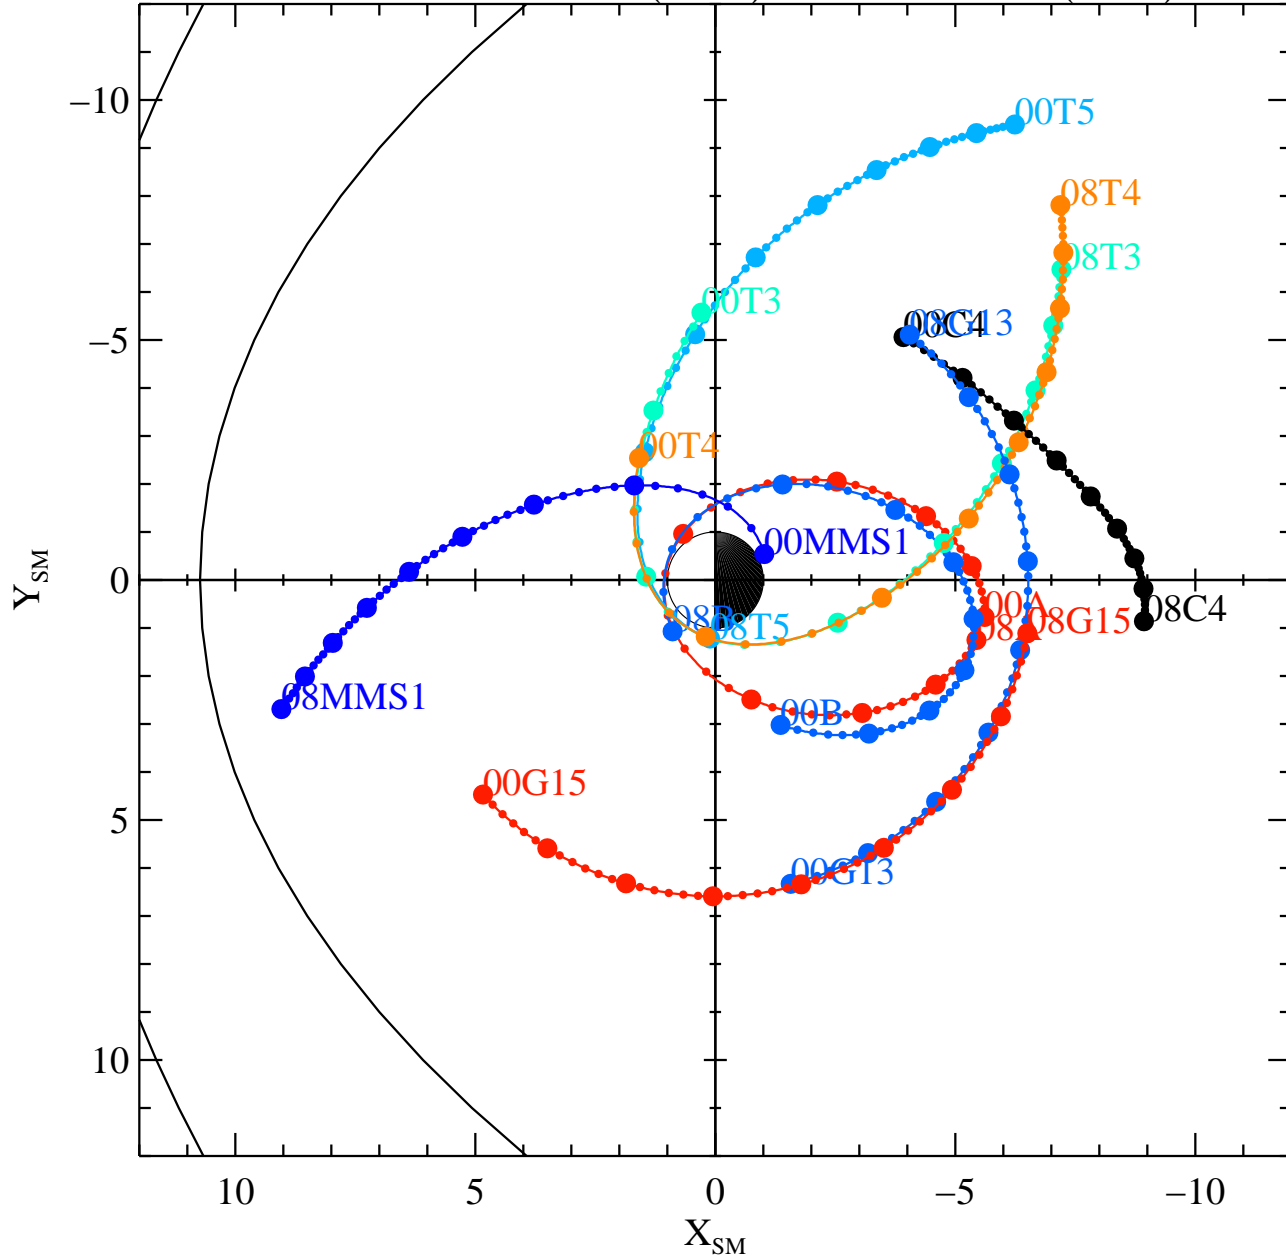

HELIO S/C ORBITS 2016 339 (12/04) 00:00 to 2016 339 (12/04) 08:00

Fri Mar 10 12:44:45 2017

RBSPA-A, RBSPB-B, THEMISA-T5, THEMISD-T3, THEMISE-T4, CLUSTER4-C4, GOES13-G13, GOES15-G15, MMS1-MMS1, GEOTAIL