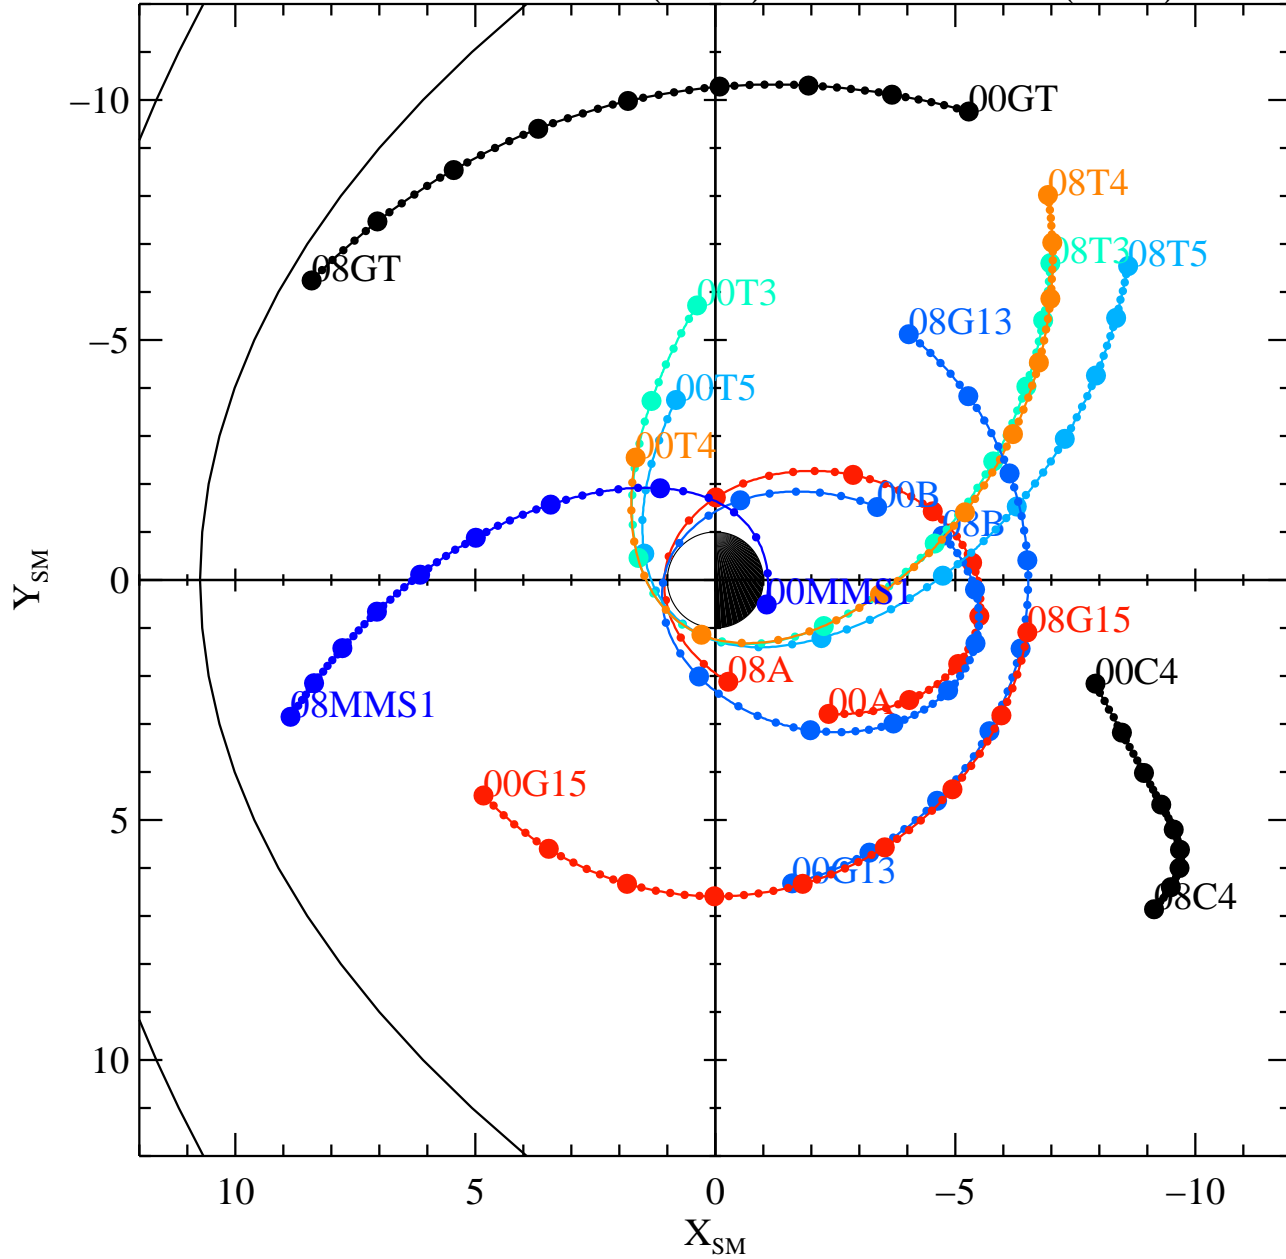

HELIO S/C ORBITS 2016 337 (12/02) 00:00 to 2016 337 (12/02) 08:00

Fri Mar 10 12:44:19 2017

RBSPA-A, RBSPB-B, THEMISA-T5, THEMISD-T3, THEMISE-T4, CLUSTER4-C4, GOES13-G13, GOES15-G15, MMS1-MMS1, GEOTAIL