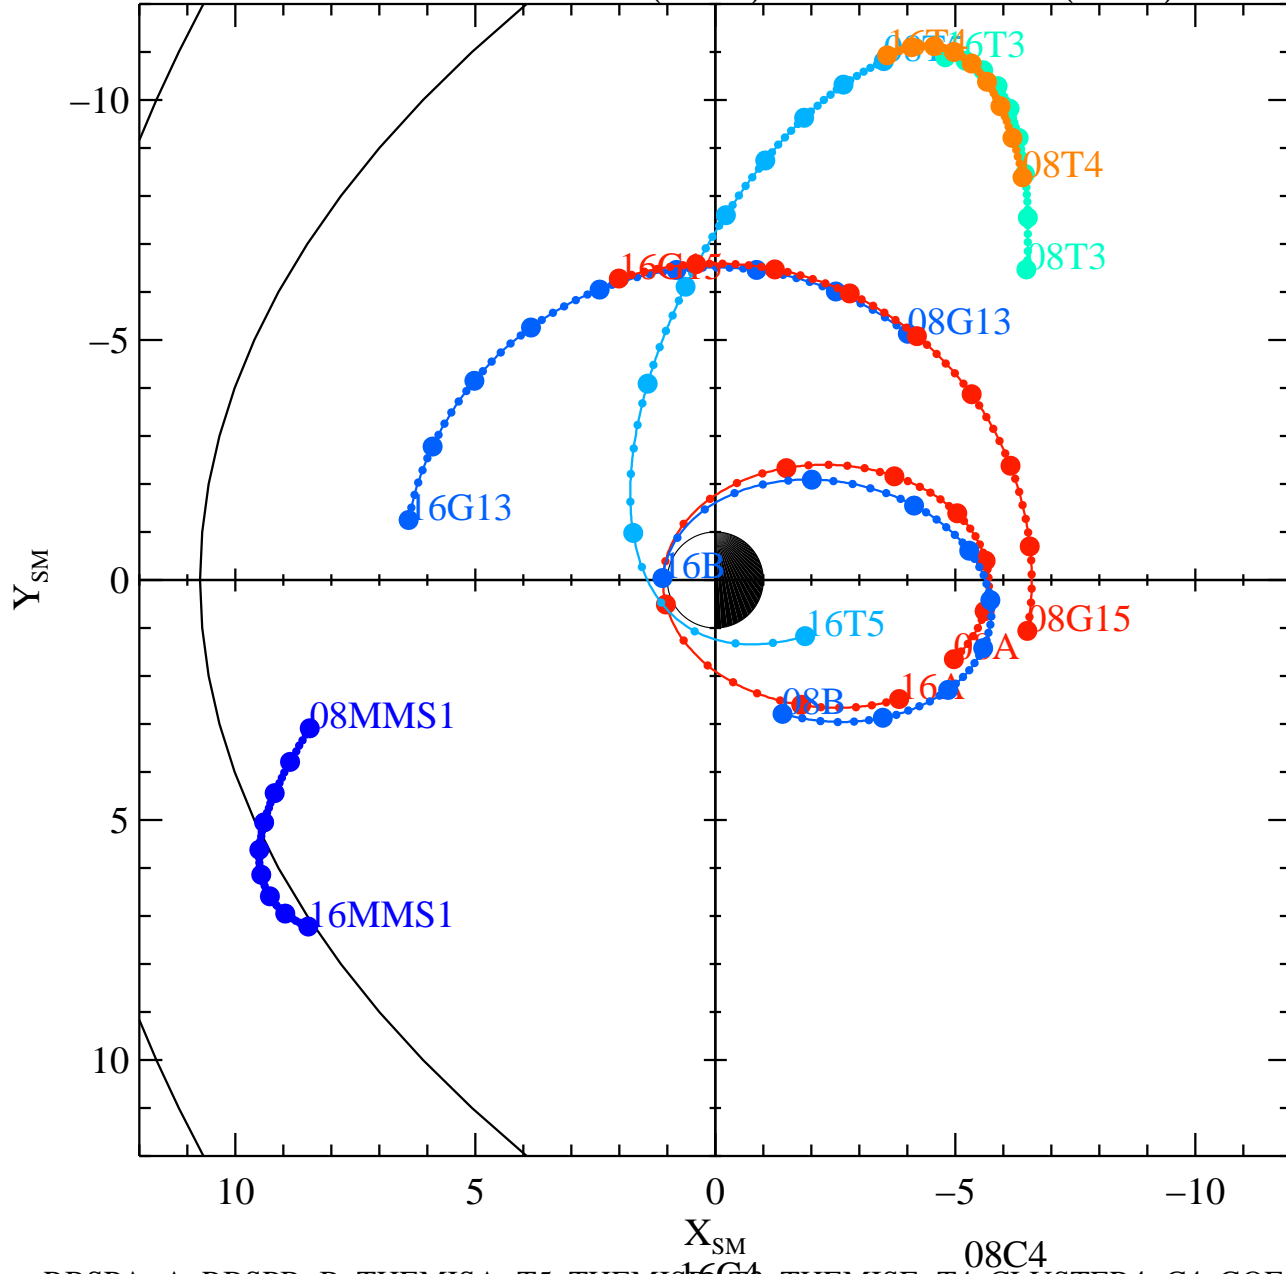

HELIO S/C ORBITS 2016 333 (11/28) 08:00 to 2016 333 (11/28) 16:00

Fri Mar 10 12:43:29 2017

RBSPA-A, RBSPB-B, THEMISA-T5, THEMISD-T3, THEMISE-T4, CLUSTER4-C4, GOES13-G13, GOES15-G15, MMS1-MMS1, GEOTAIL