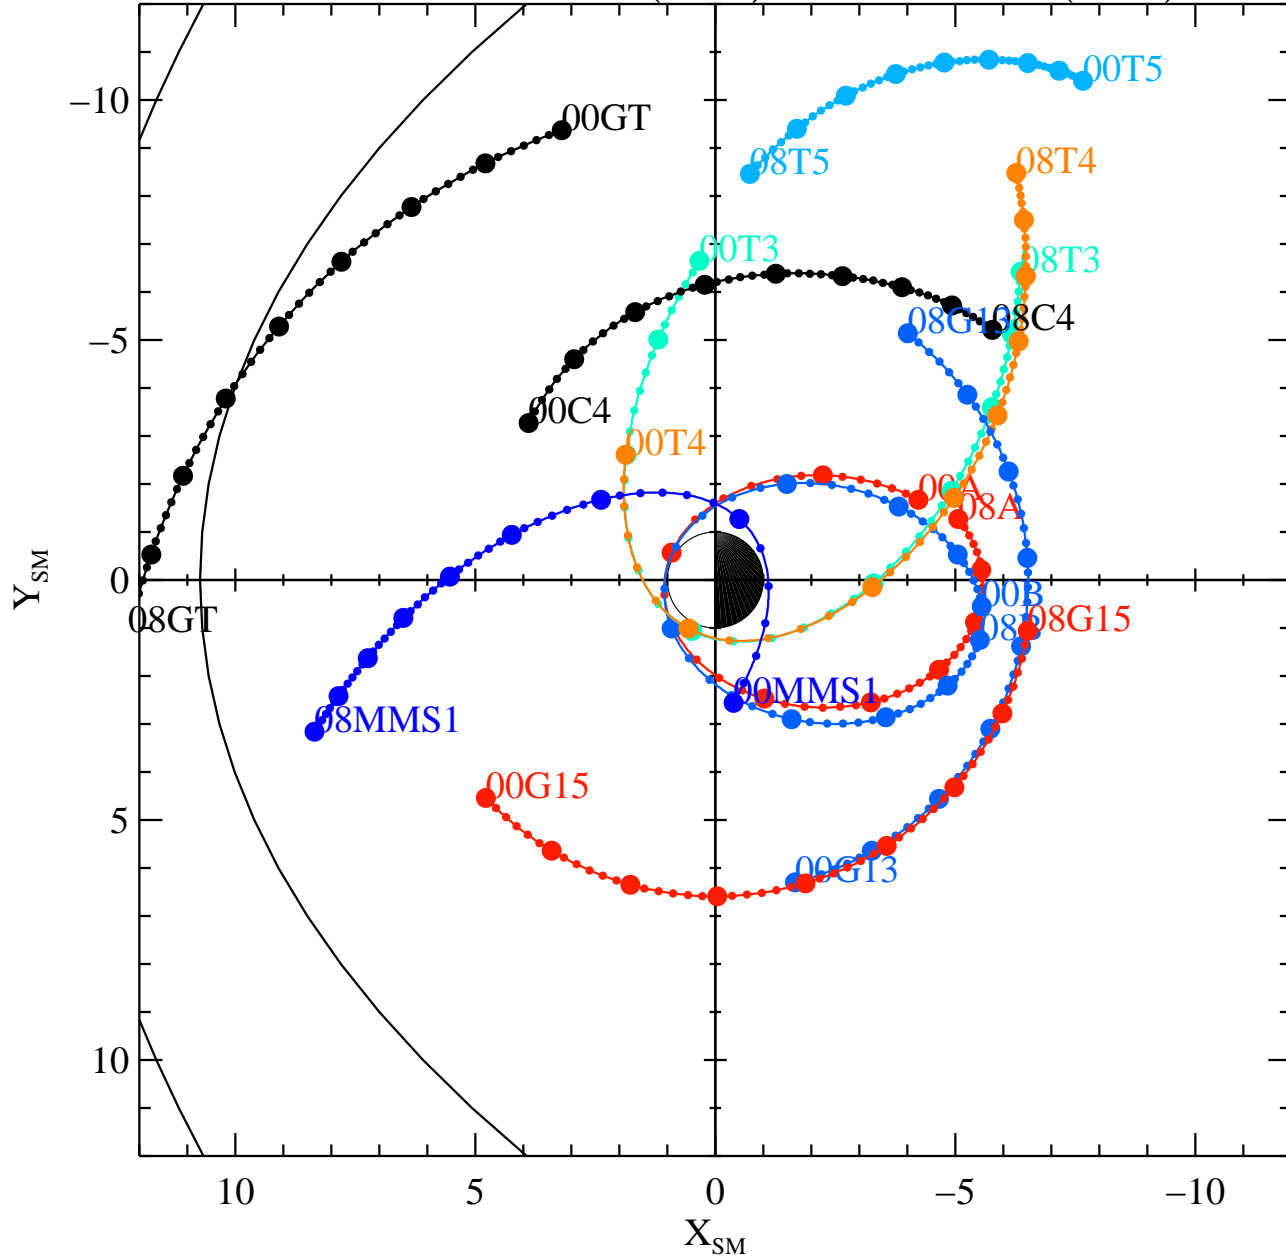

HELIO S/C ORBITS 2016 332 (11/27) 00:00 to 2016 332 (11/27) 08:00

RBSPA-A, RBSPB-B, THEMISA-T5, THEMISD-T3, THEMISE-T4, CLUSTER4-C4, GOES13-G13, GOES15-G15, MMS1-MMS1, GEOTAIL