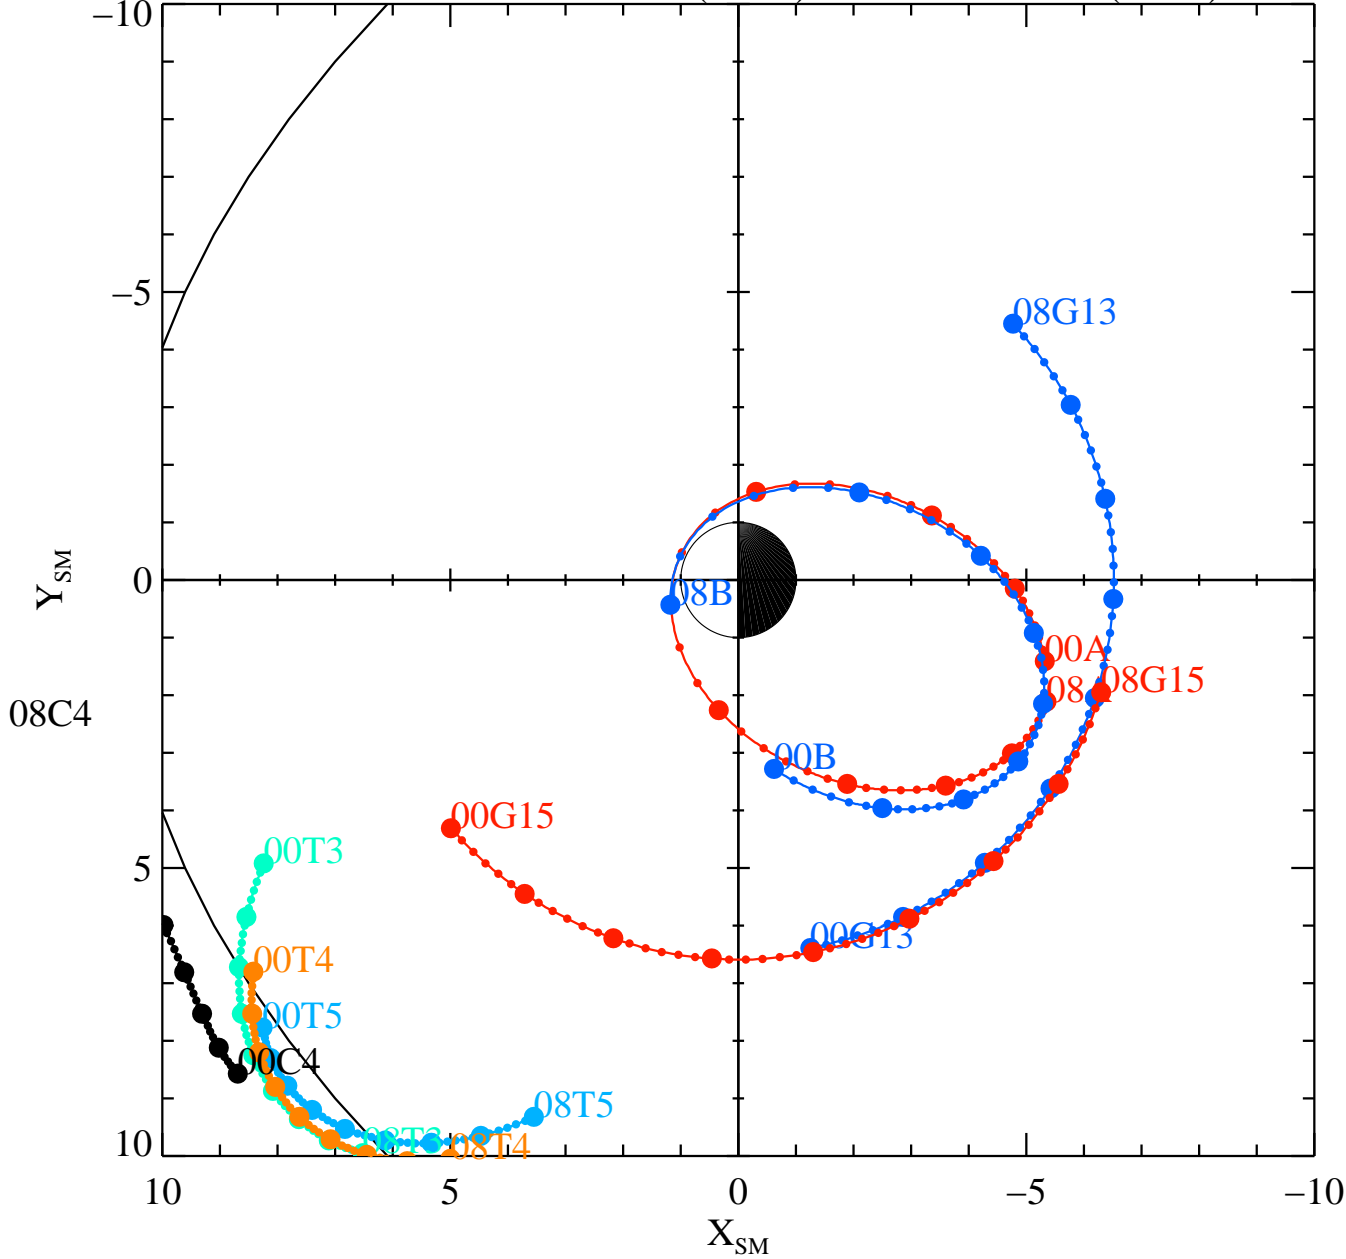

VAN ALLEN PROBES 2015 069 (03/10) 00:00 to 2015 069 (03/10) 08:00

Fri Mar 27 18:13:58 2015

RBSPA-A, RBSPB-B, THEMISA-T5, THEMISD-T3, THEMISE-T4, CLUSTER4-C4, GOES13-G13, GOES15-G15,