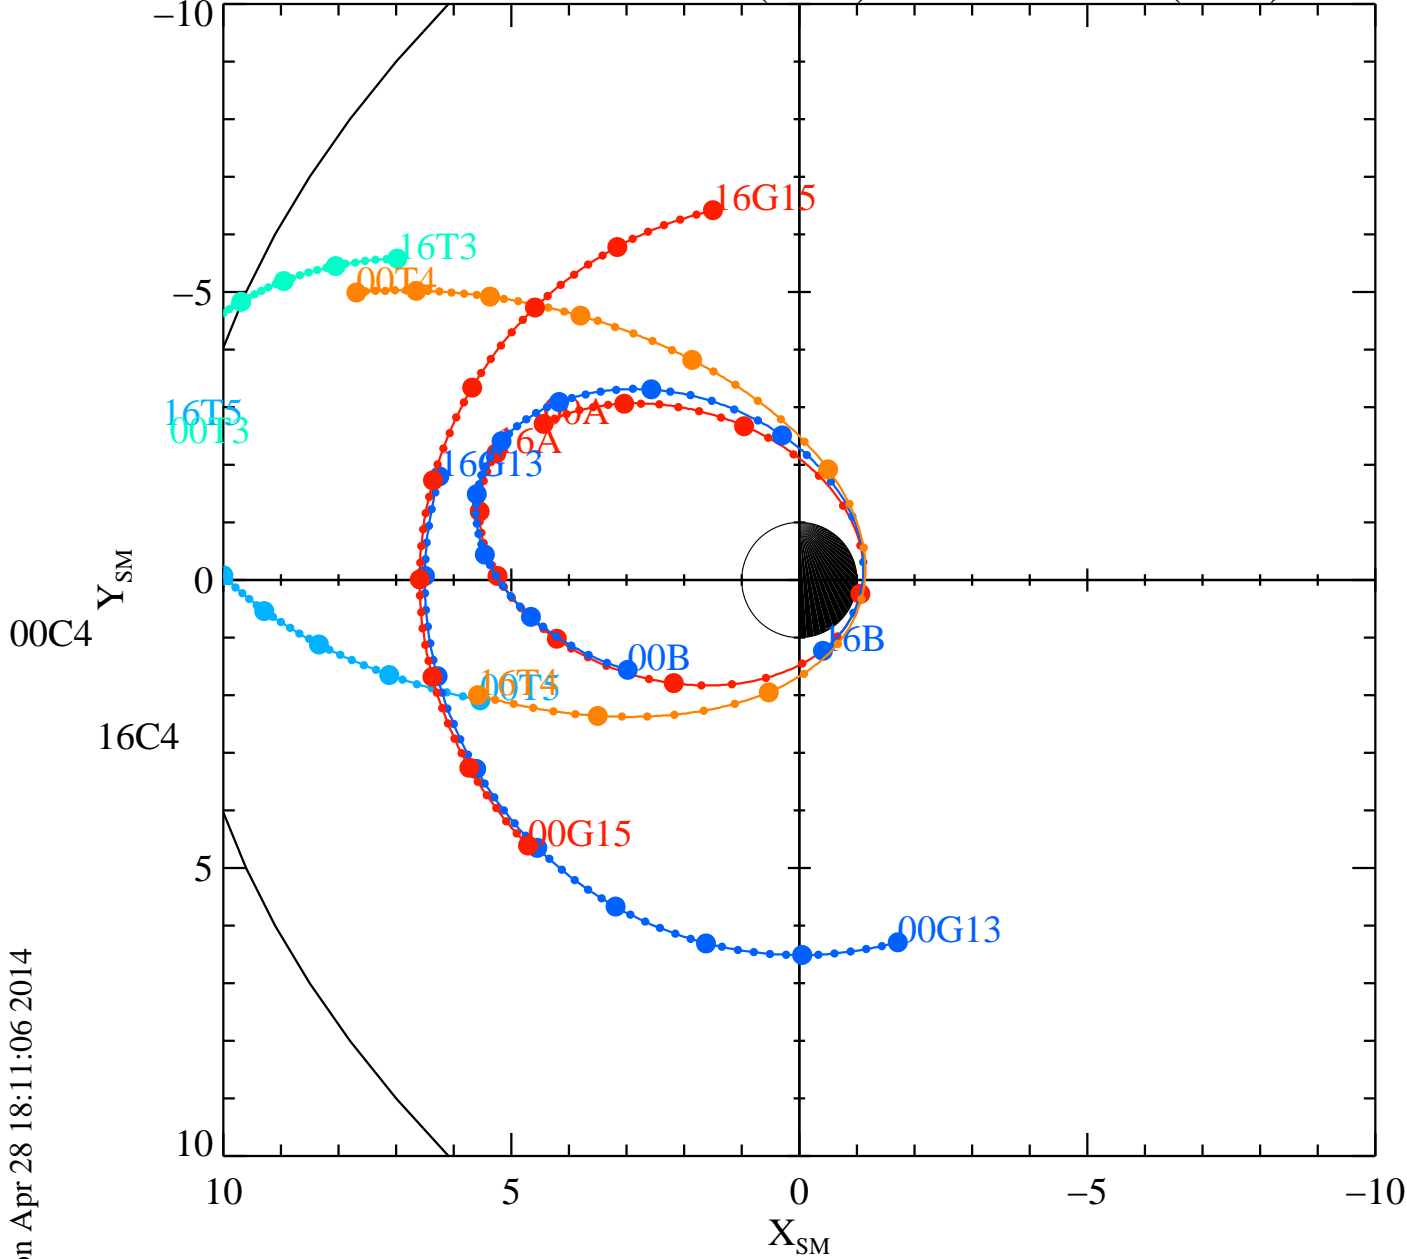

VAN ALLEN PROBES 2014 094 (04/04) 16:00 to 2014 095 (04/05) 00:00

Mon Apr 28 18:11:06 2014

RBSPA-A, RBSPB-B, THEMISA-T5, THEMISD-T3, THEMISE-T4, CLUSTER4-C4, GOES13-G13, GOES15-G15,