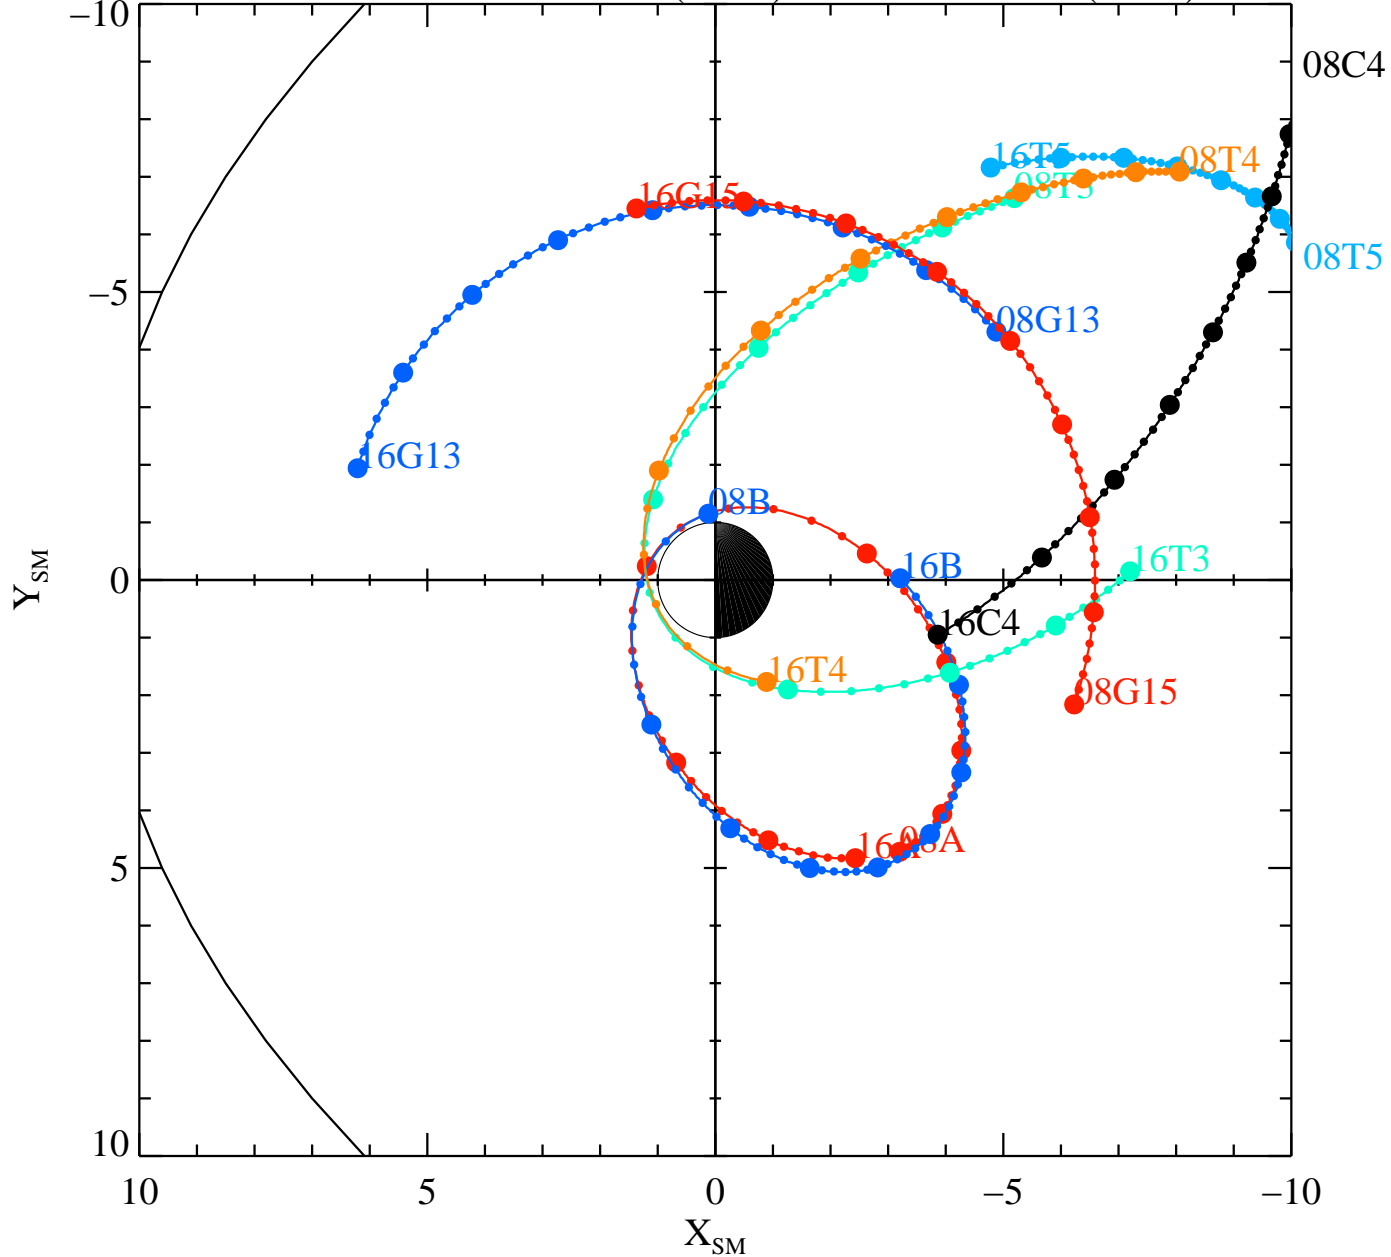

VAN ALLEN PROBES 2013 187 (07/06) 08:00 to 2013 187 (07/06) 16:00

Fri Aug 16 09:49:05 2013

RBSPA-A, RBSPB-B, THEMISA-T5, THEMISD-T3, THEMISE-T4, CLUSTER4-C4, GOES13-G13, GOES15-G15,