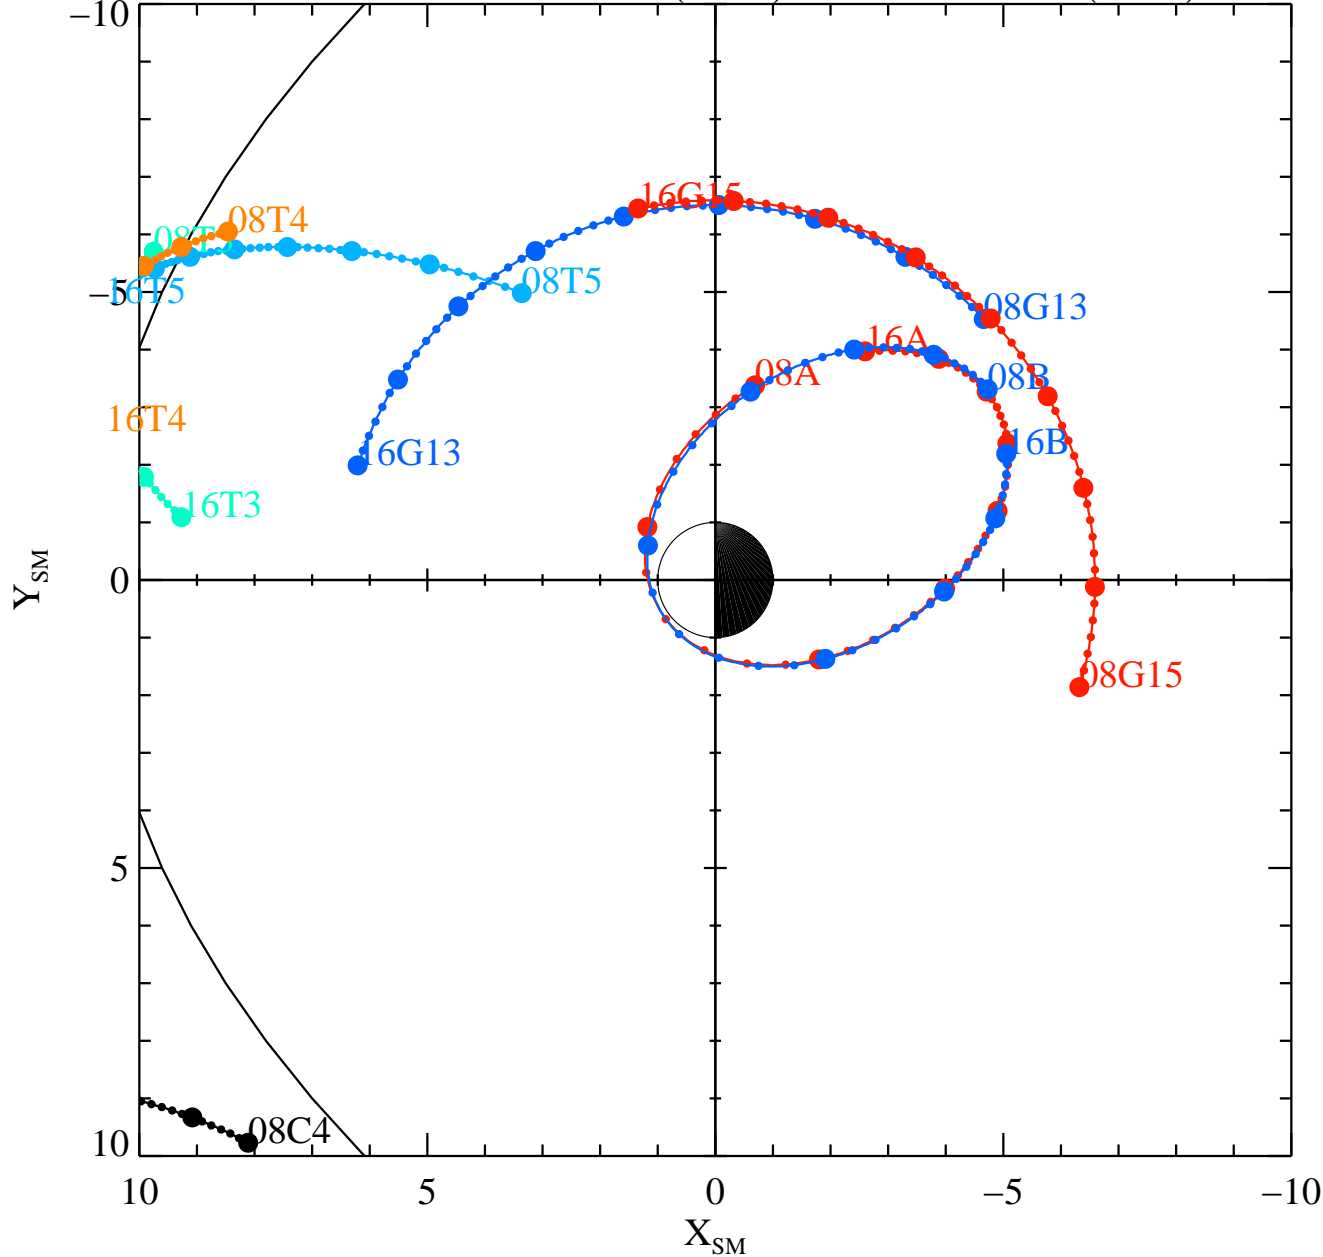

VAN ALLEN PROBES 2013 039 (02/08) 08:00 to 2013 039 (02/08) 16:00

RBSPA-A, RBSPB-B, THEMISA-T5, THEMISD-T3, THEMISE-T4, CLUSTER4-C4, GOES13-G13, GOES15-G15,

C4
Fri Aug 16 09:30:18 2013