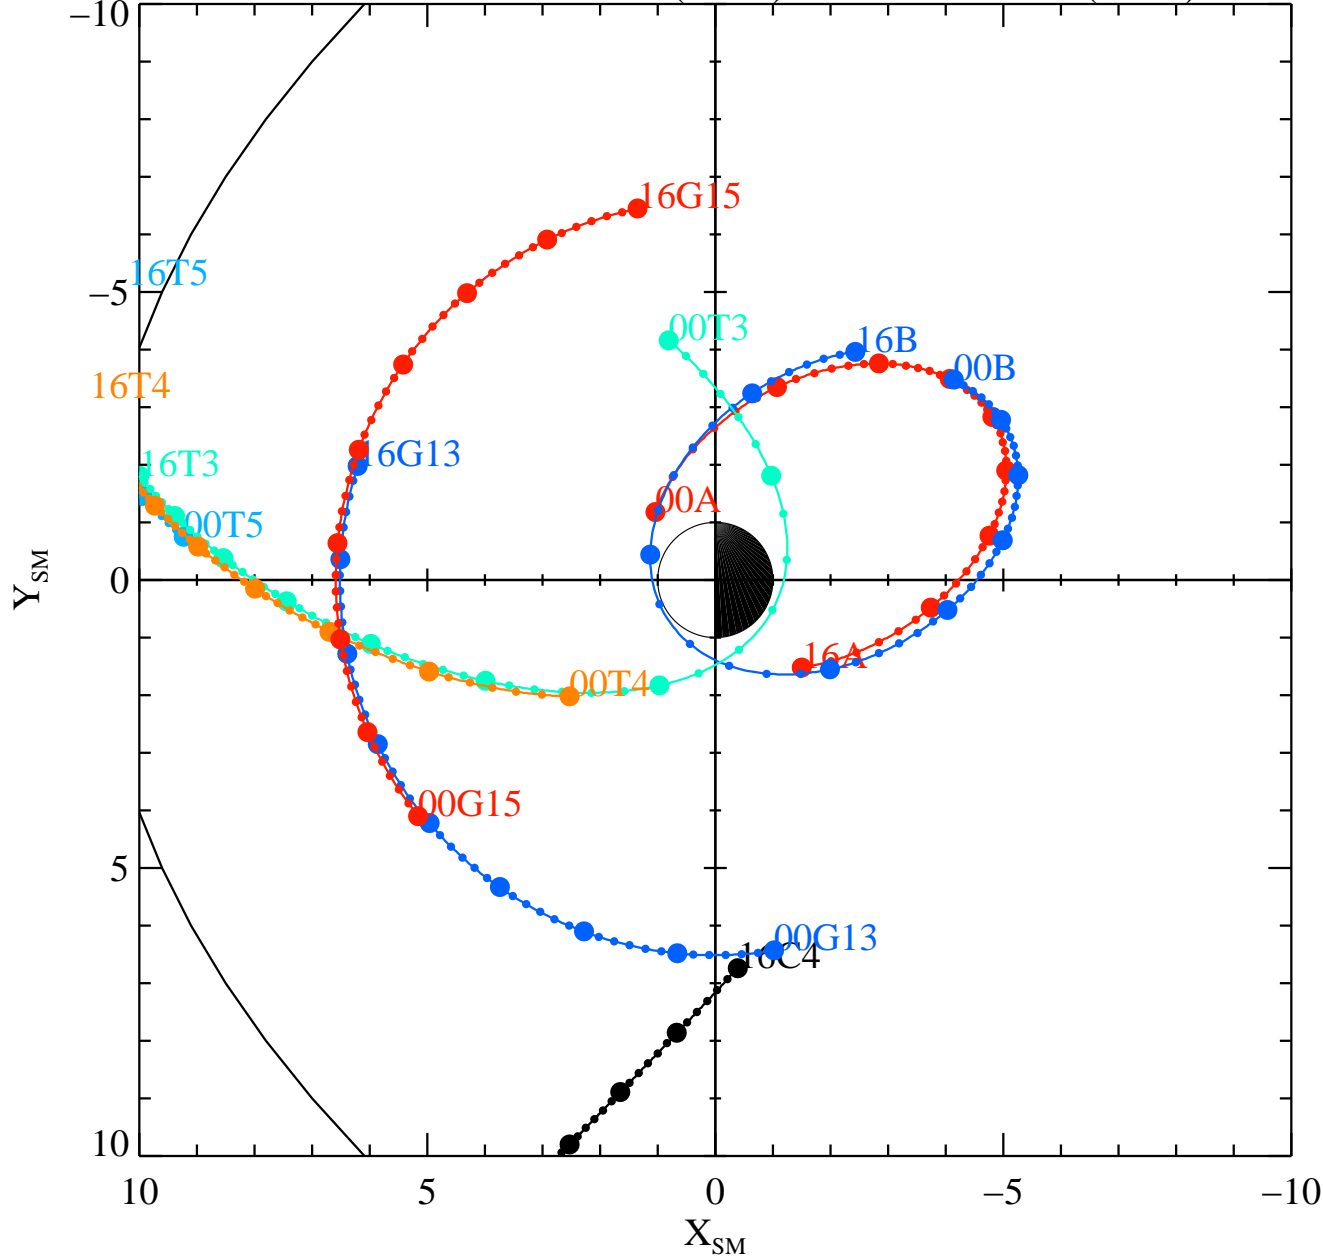

VAN ALLEN PROBES 2013 038 (02/07) 16:00 to 2013 039 (02/08) 00:00

RBSPA-A, RBSPB-B, THEMIS-A-T5, THEMISD-T3, THEMISE-T4, CLUSTER4-C4, GOES13-G13, GOES15-G15,