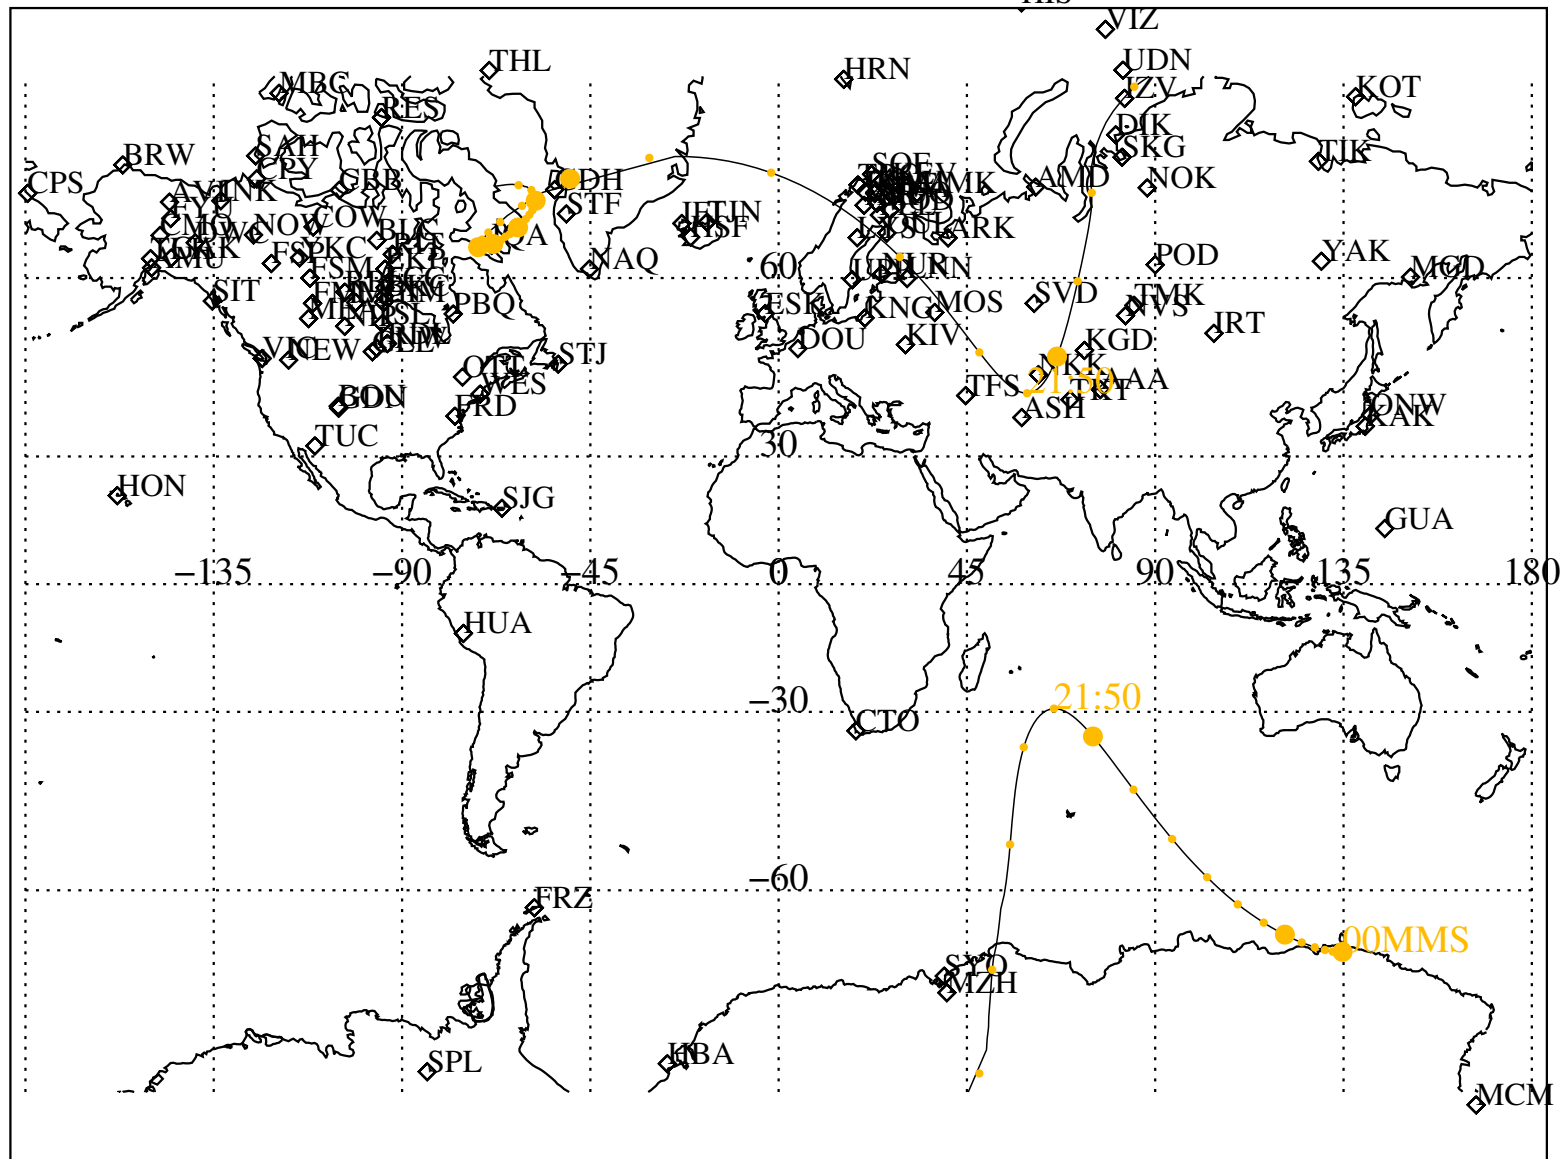

ALE  
**HELIO S/C ORBITS 2025 047 (02/16) 16:00 to 2025 048 (02/17) 00:00**

RBSPA-A, RBSPB-B, CNOFS-CN, MMS1-MMS,