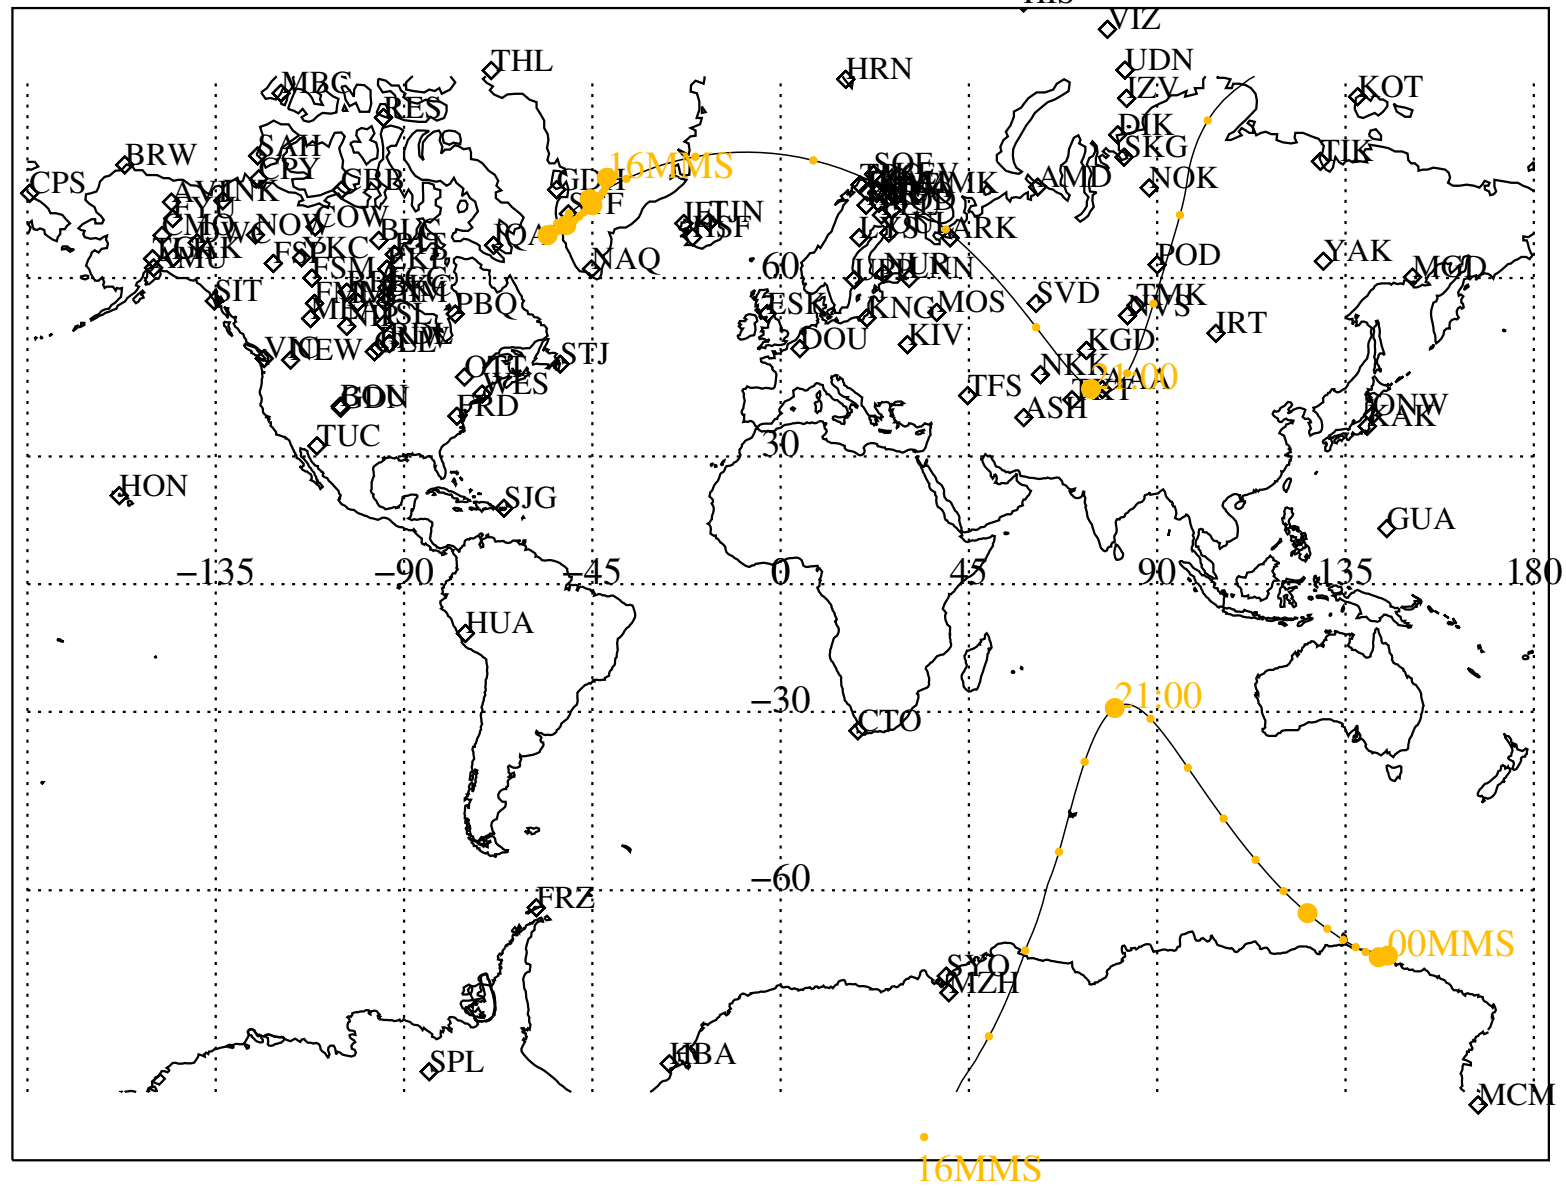

ALE  
**HELIO S/C ORBITS 2025 040 (02/09) 16:00 to 2025 041 (02/10) 00:00**

RBSPA-A, RBSPB-B, CNOFS-CN, MMS1-MMS,