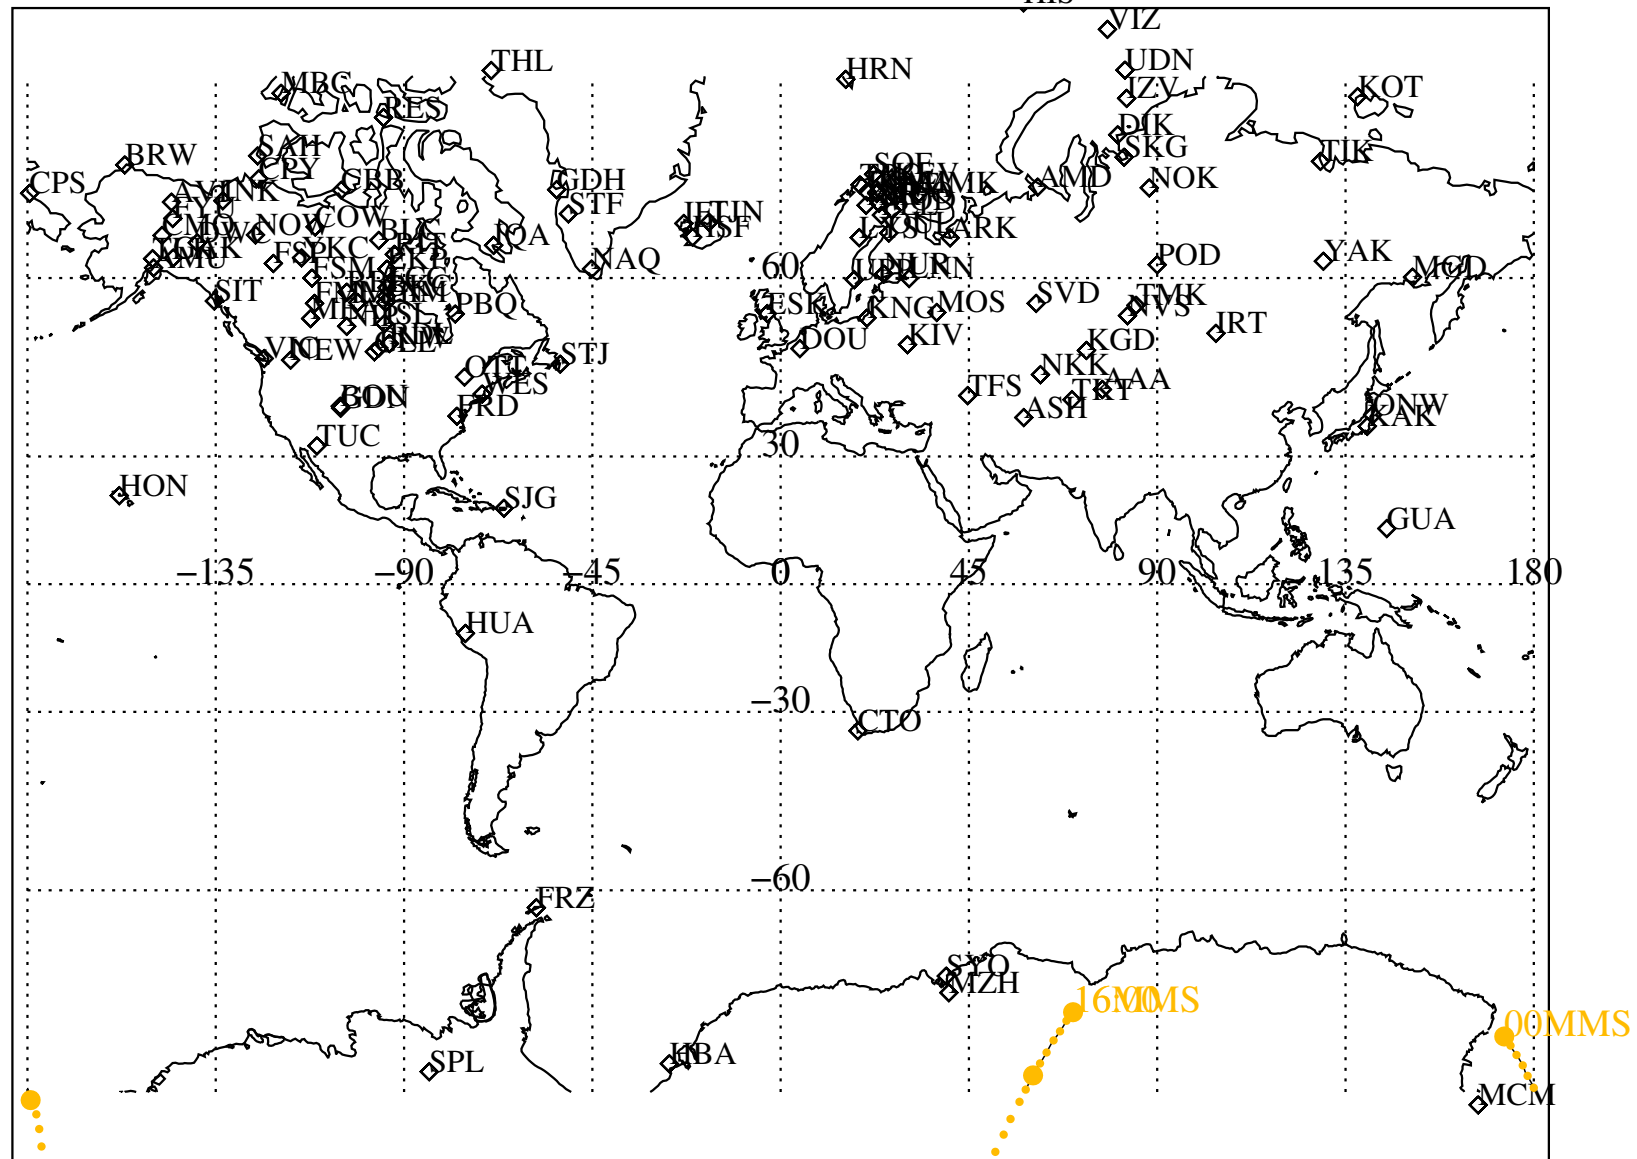

ALE
 HELIO S/C ORBITS 2022 280 (10/07) 16:00 to 2022 281 (10/08) 00:00

RBSPA-A, RBSPB-B, CNOFS-CN, MMS1-MMS,