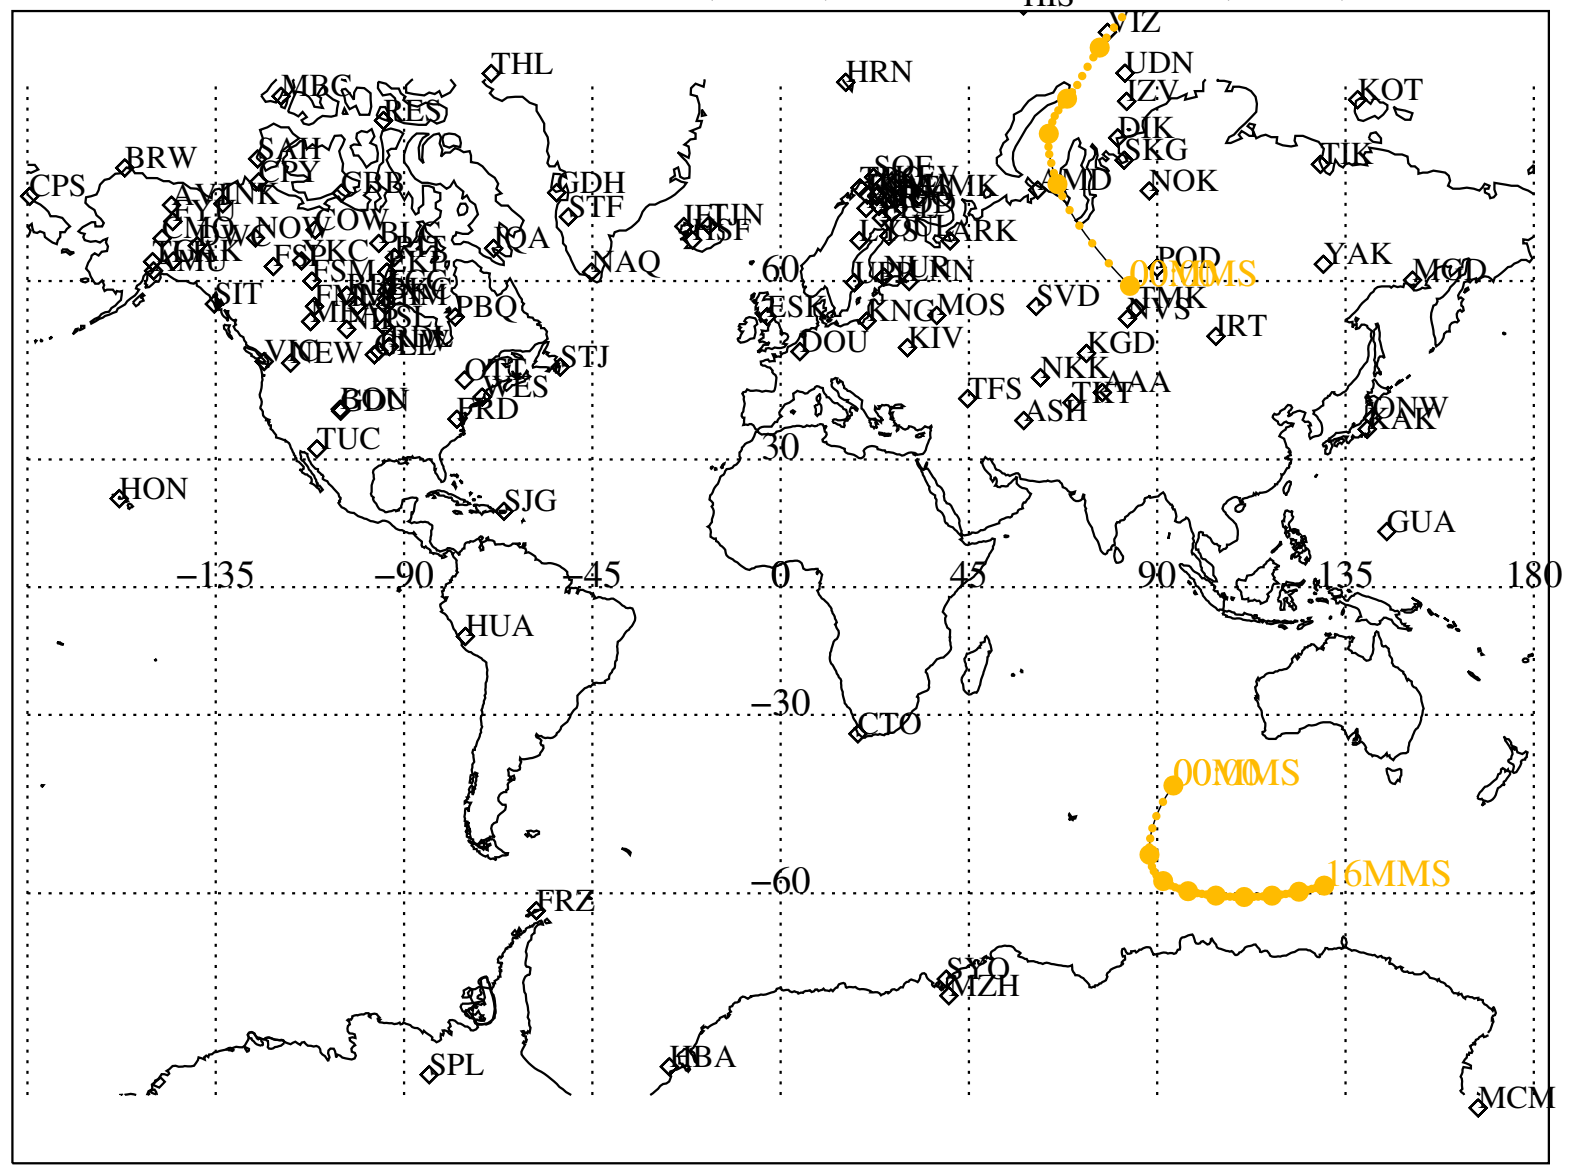

ALE  
**HELIO S/C ORBITS 2022 258 (09/15) 16:00 to 2022 259 (09/16) 00:00**  
16MMS

RBSPA-A, RBSPB-B, CNOFS-CN, MMS1-MMS,