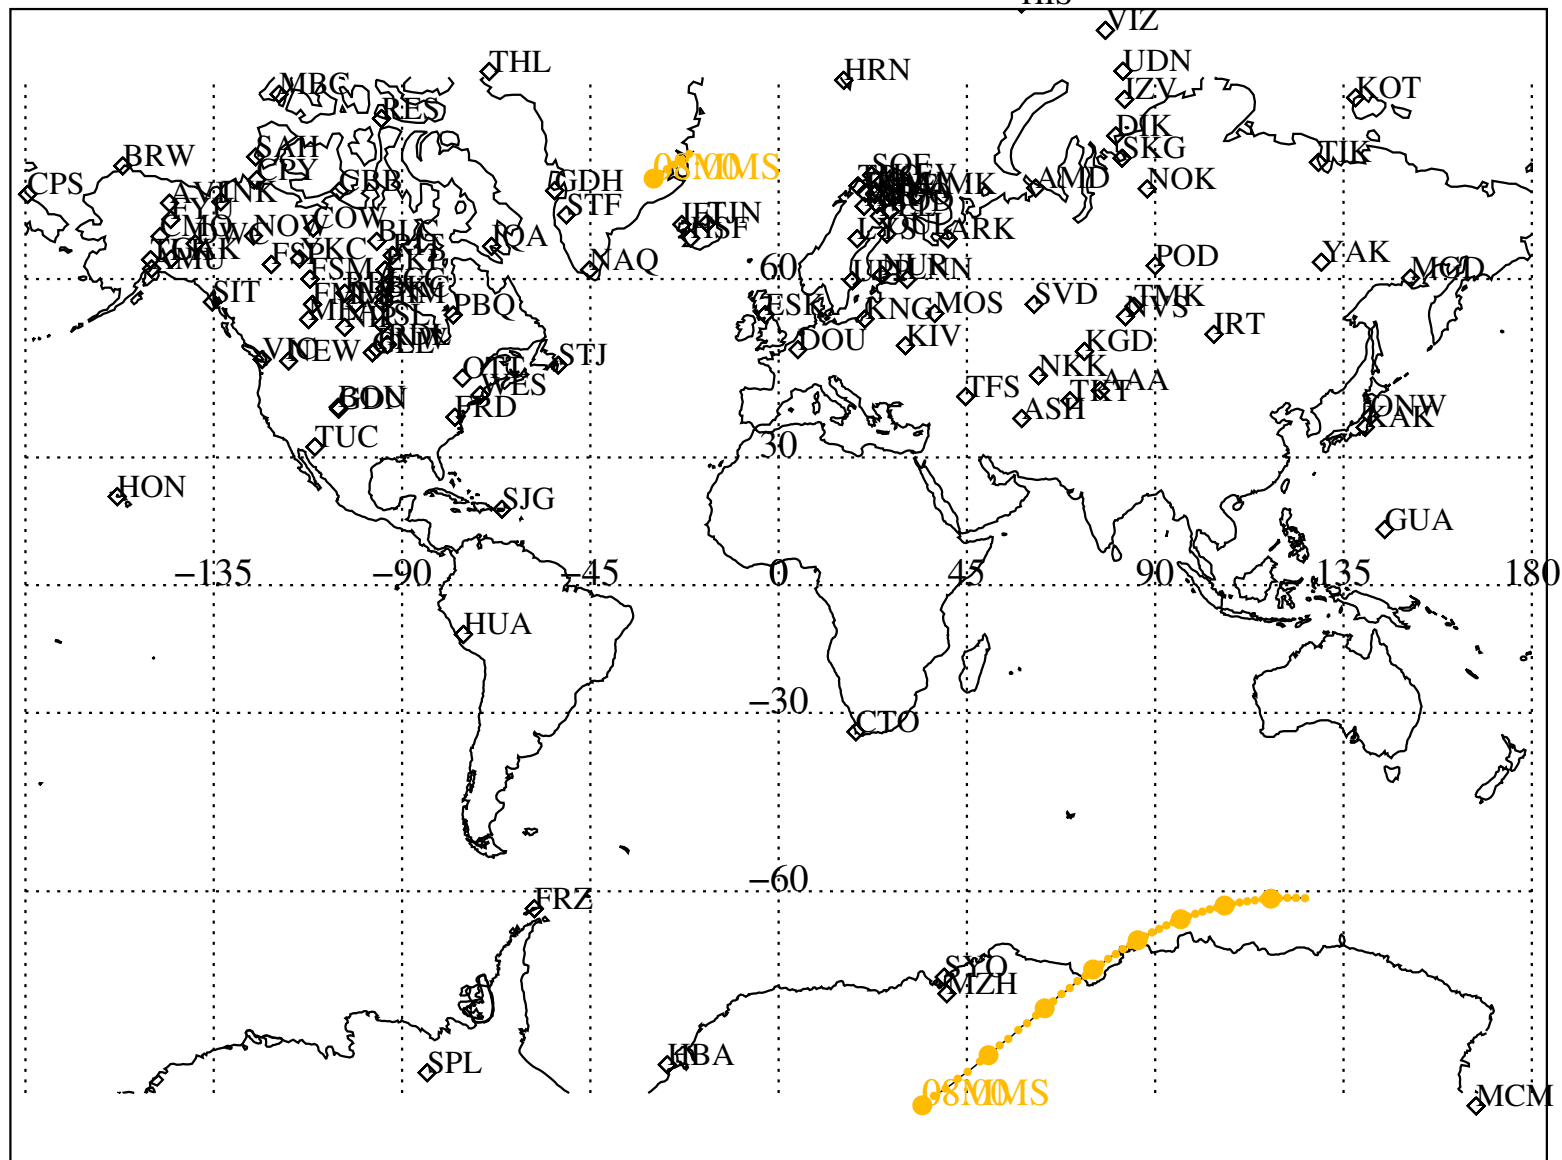

ALE  
 HELIO S/C ORBITS 2022 181 (06/30) 00:00 to 2022 181 (06/30) 08:00

RBSPA-A, RBSPB-B, CNOFS-CN, MMS1-MMS,