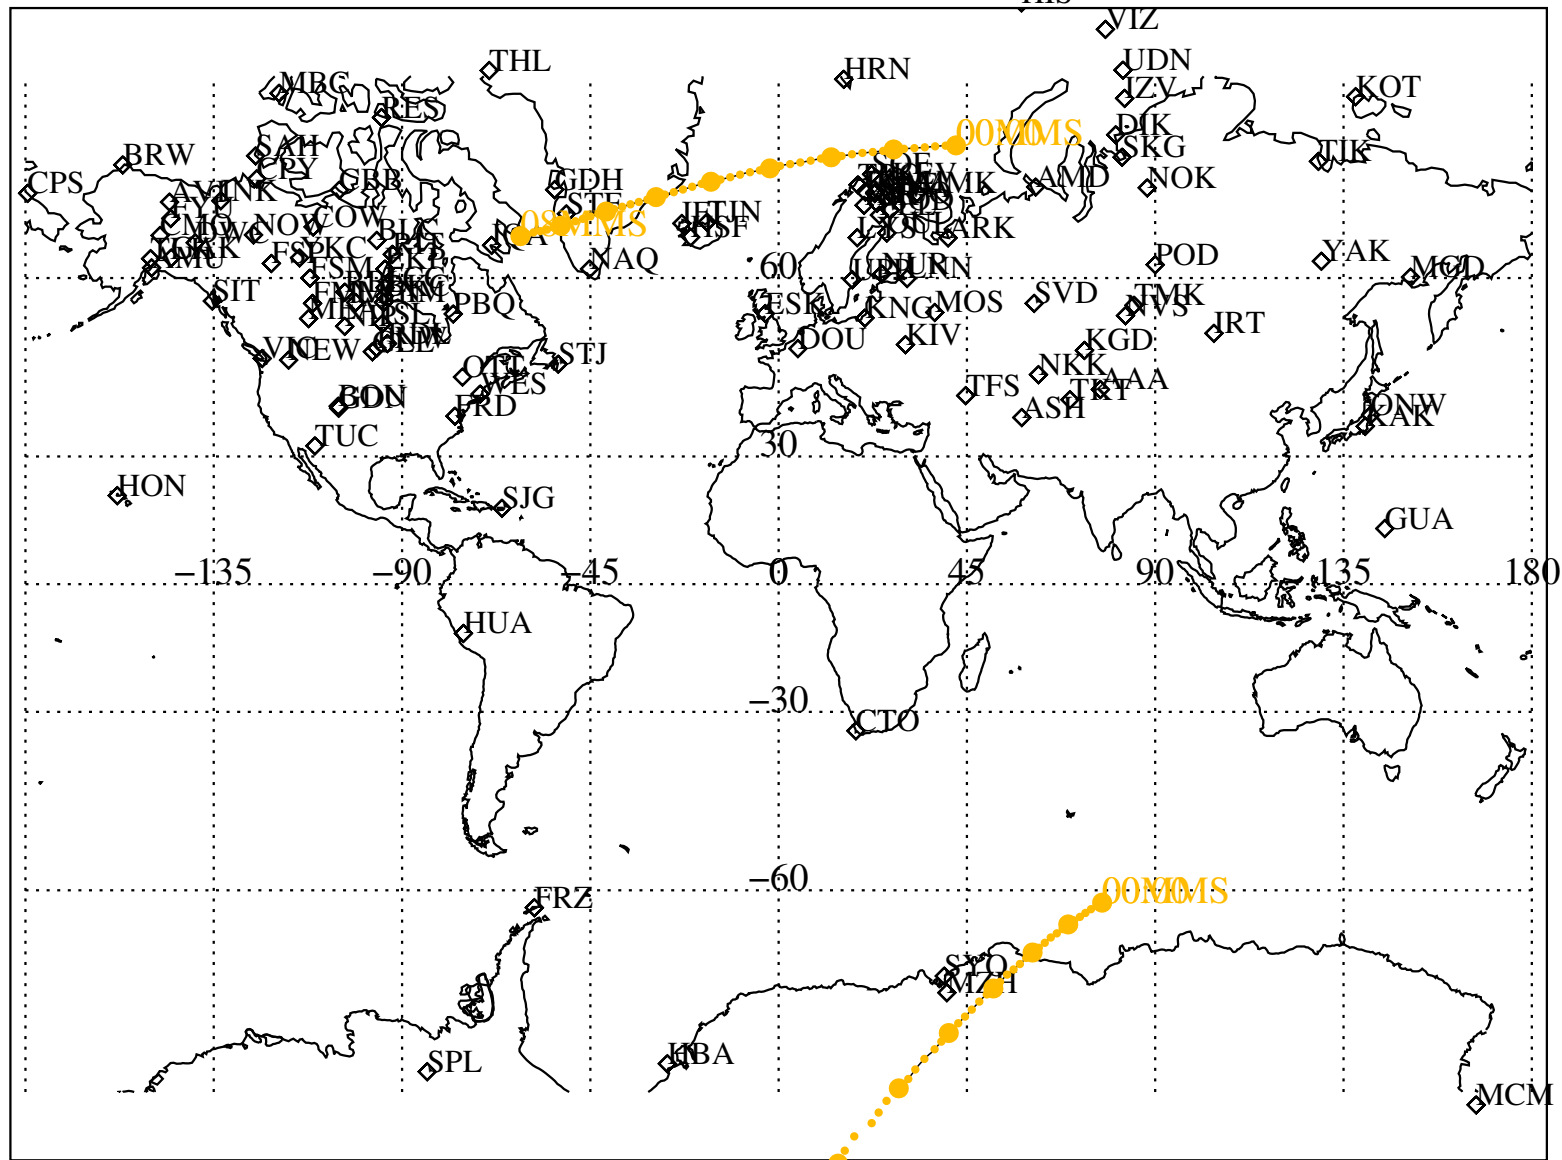

ALE  
HELIO S/C ORBITS 2022 168 (06/17) 00:00 to 2022 168 (06/17) 08:00

RBSPA-A, RBSPB-B, CNOFS-CN, MMS1-MMS,

08MMS