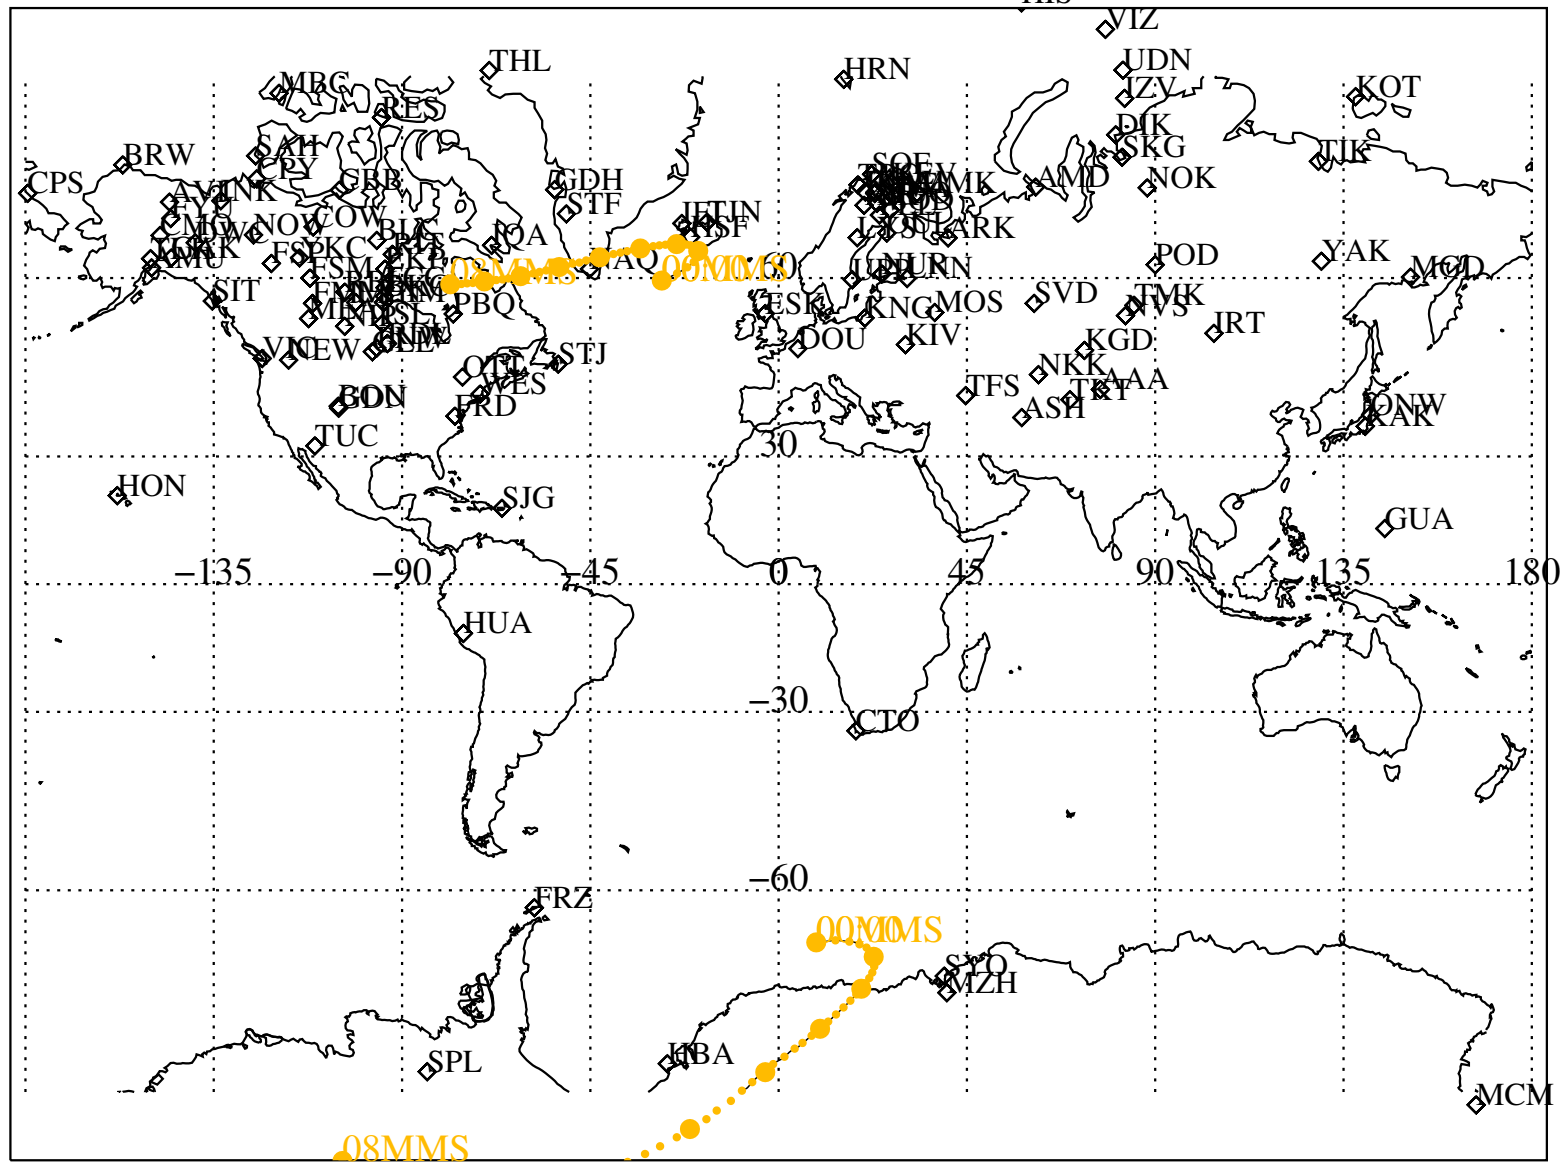

ALE
 HELIO S/C ORBITS 2022 164 (06/13) 00:00 to 2022 164 (06/13) 08:00

RBSPA-A, RBSPB-B, CNOFS-CN, MMS1-MMS,