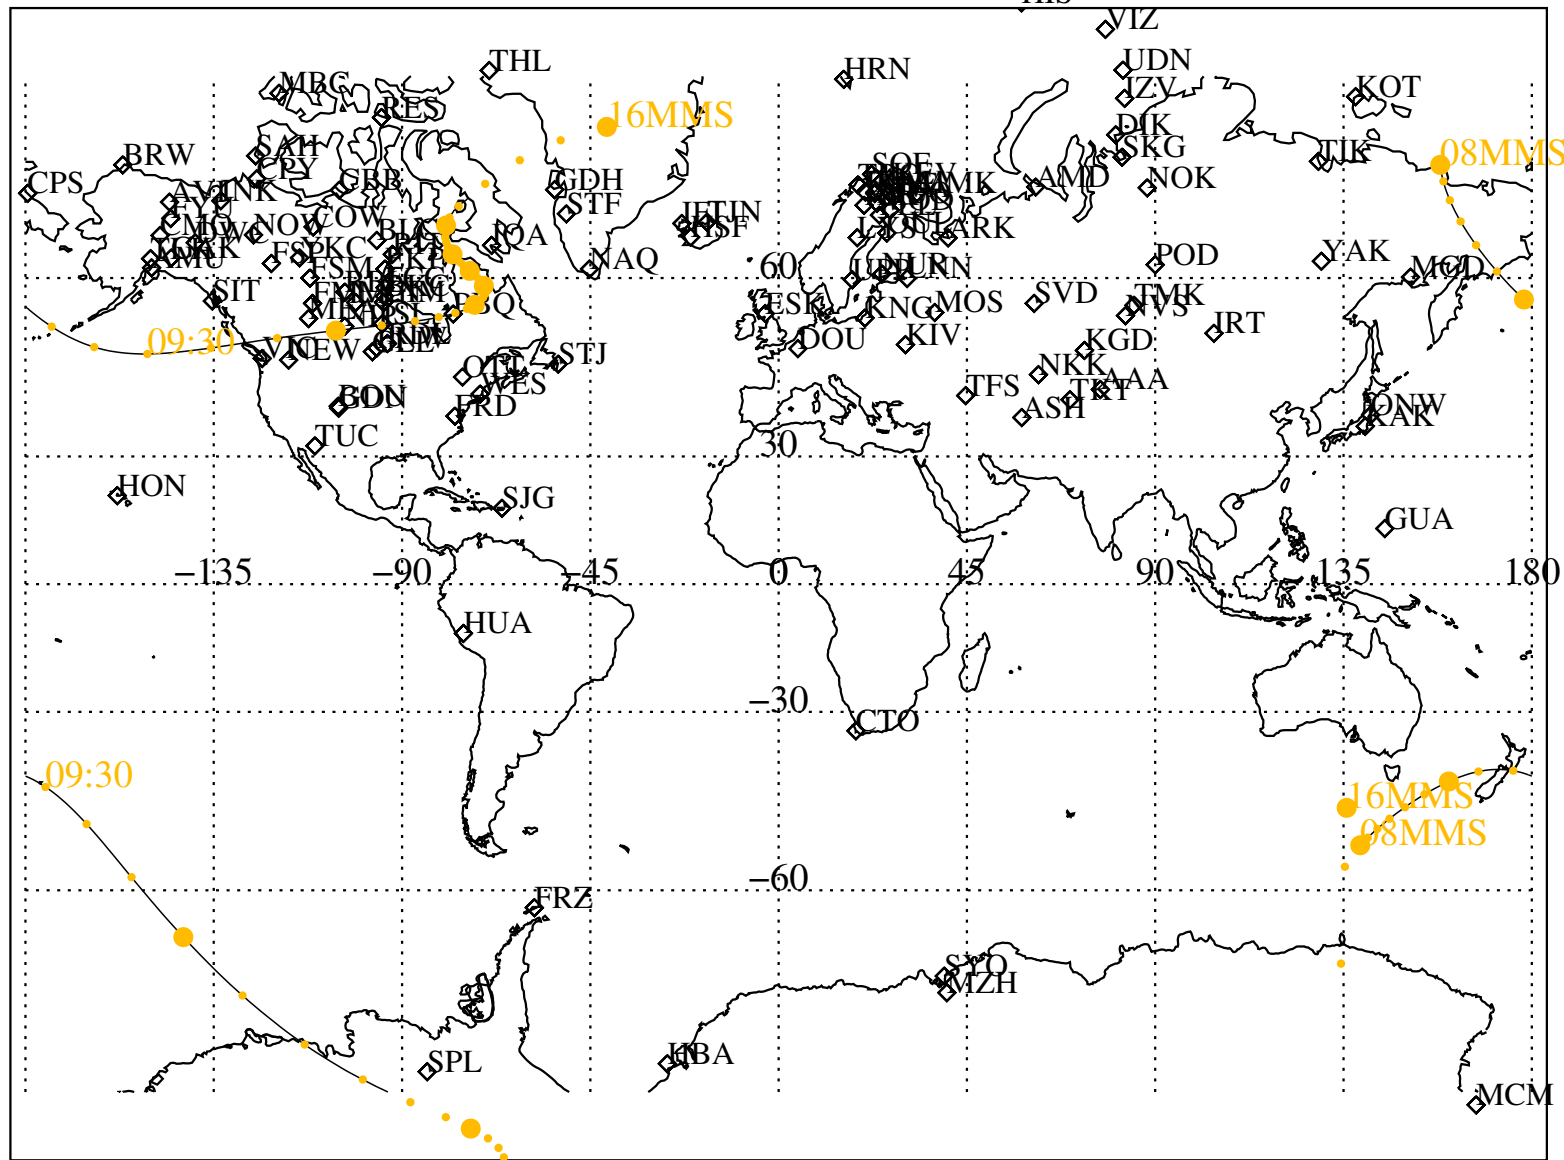

ALE  
**HELIO S/C ORBITS 2022 058 (02/27) 08:00 to 2022 058 (02/27) 16:00**

RBSPA-A, RBSPB-B, CNOFS-CN, MMS1-MMS,