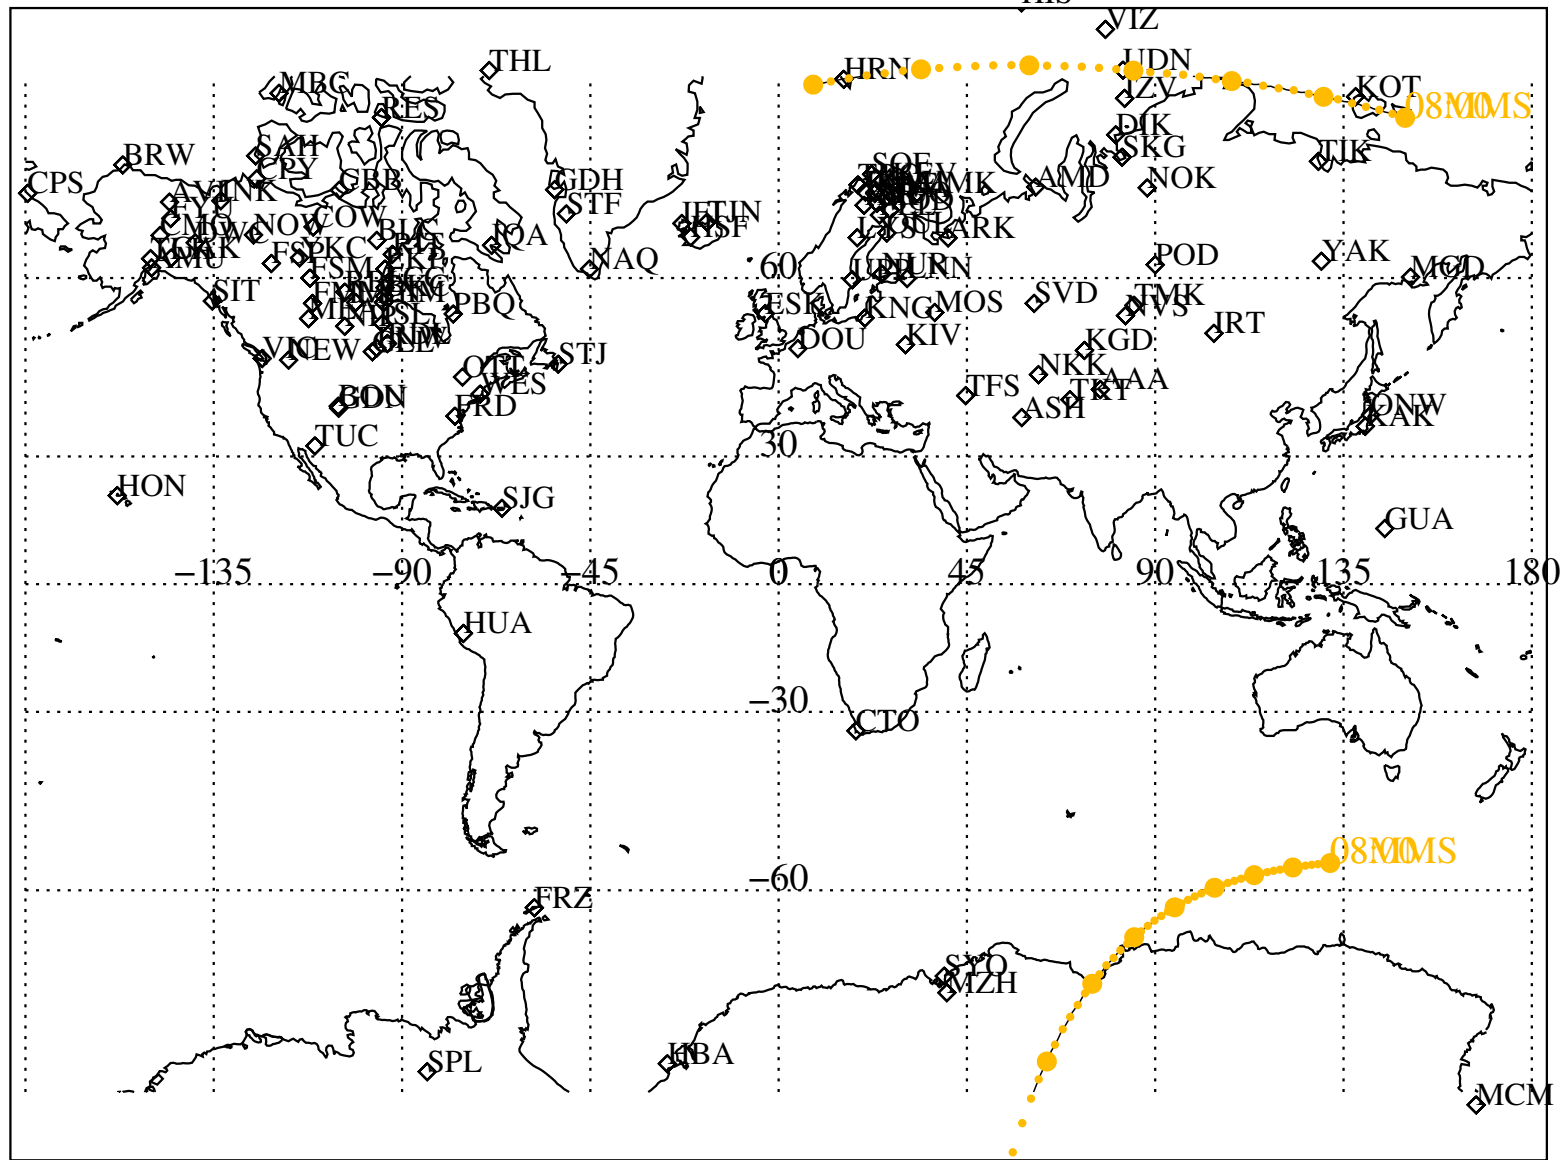

ALE
HELIO S/C ORBITS 2021 286 (10/13) 08:00 to 2021 286 (10/13) 16:00

16MMS

RBSPA-A, RBSPB-B, CNOFS-CN, MMS1-MMS,