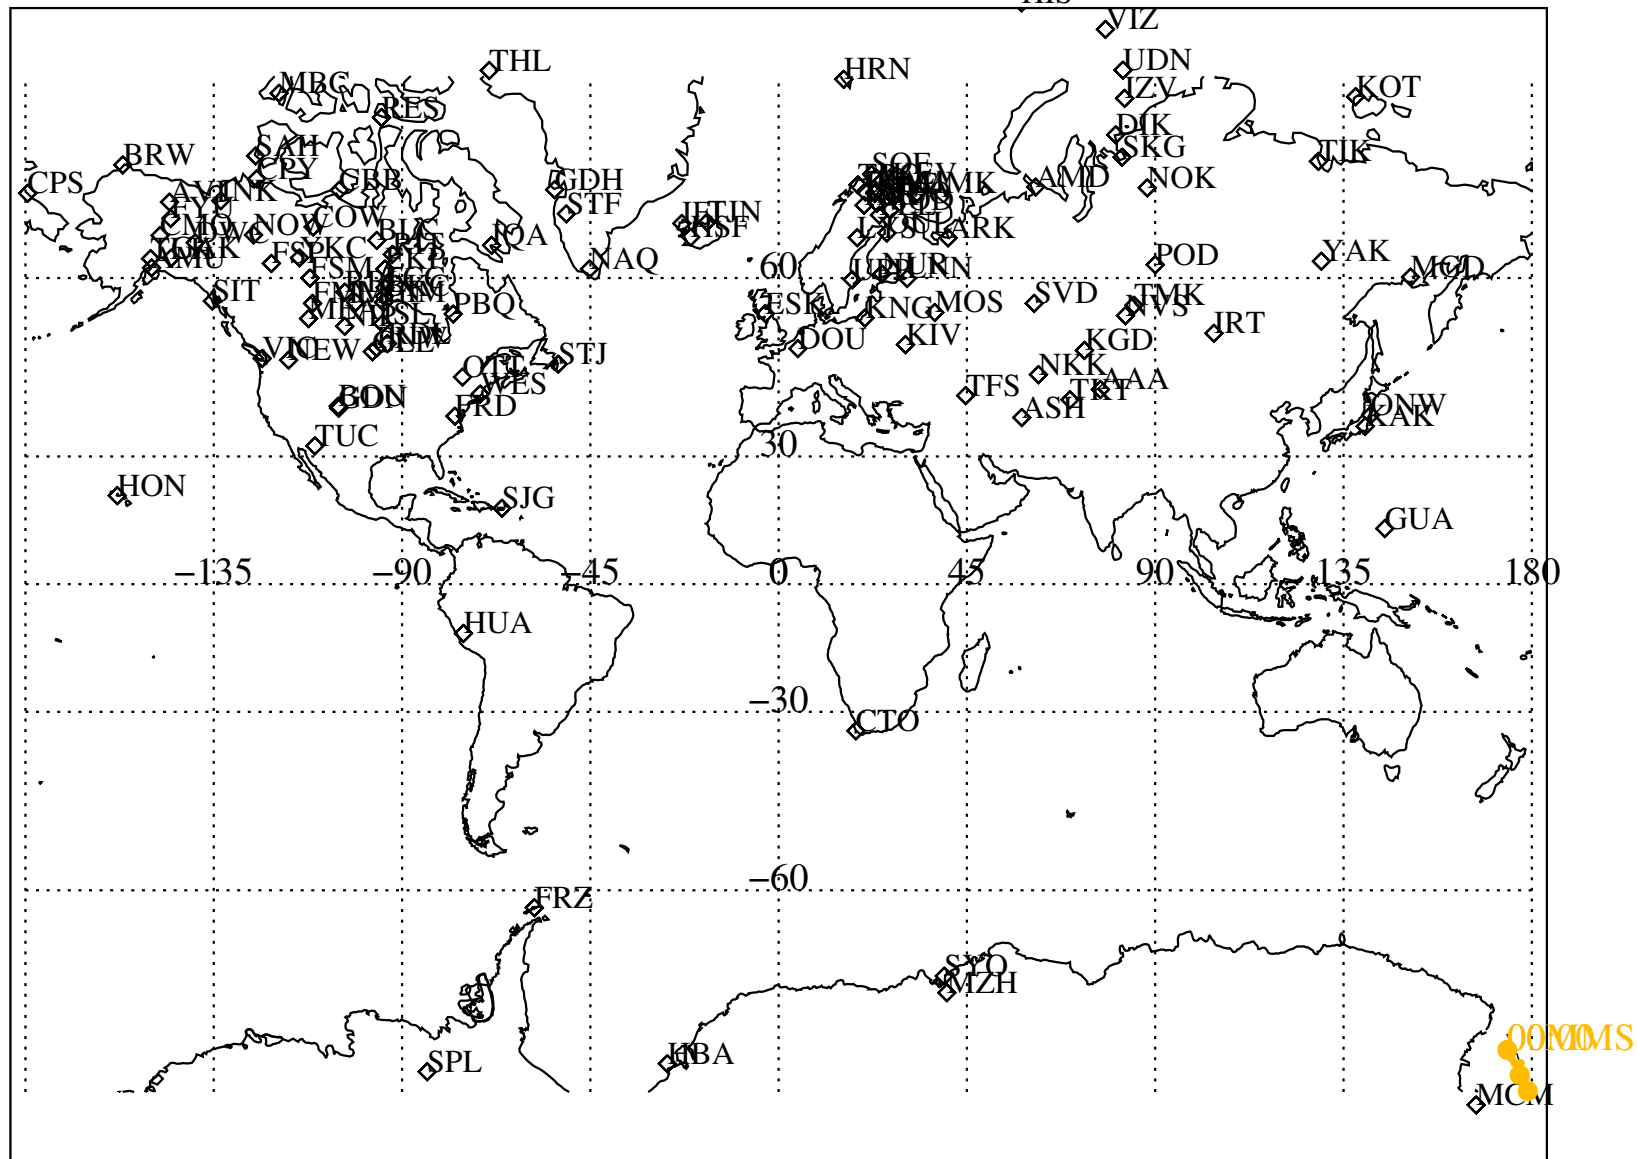

ALE
HELIO S/C ORBITS 2021 280 (10/07) 16:00 to 2021 281 (10/08) 00:00

RBSPA-A, RBSPB-B, CNOFS-CN, MMS1-MMS,