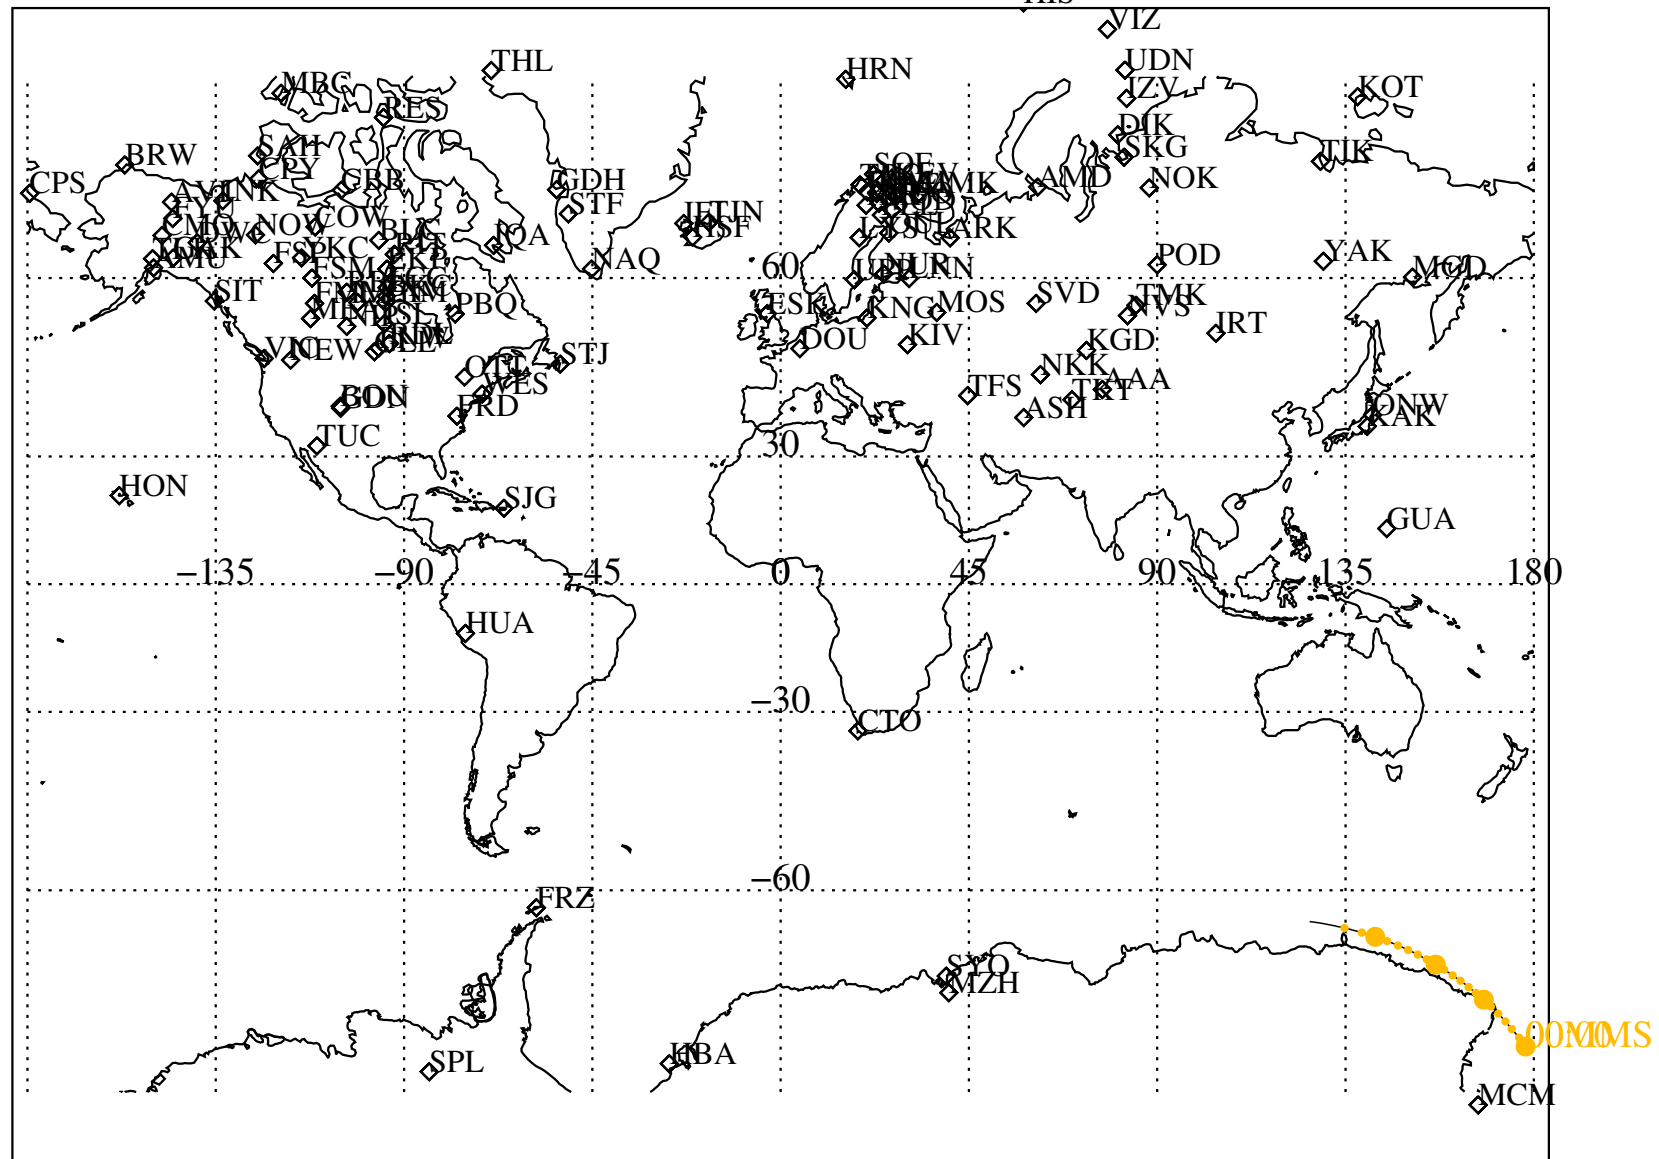

ALE  
HELIO S/C ORBITS 2021 280 (10/07) 00:00 to 2021 280 (10/07) 08:00

RBSPA-A, RBSPB-B, CNOFS-CN, MMS1-MMS,